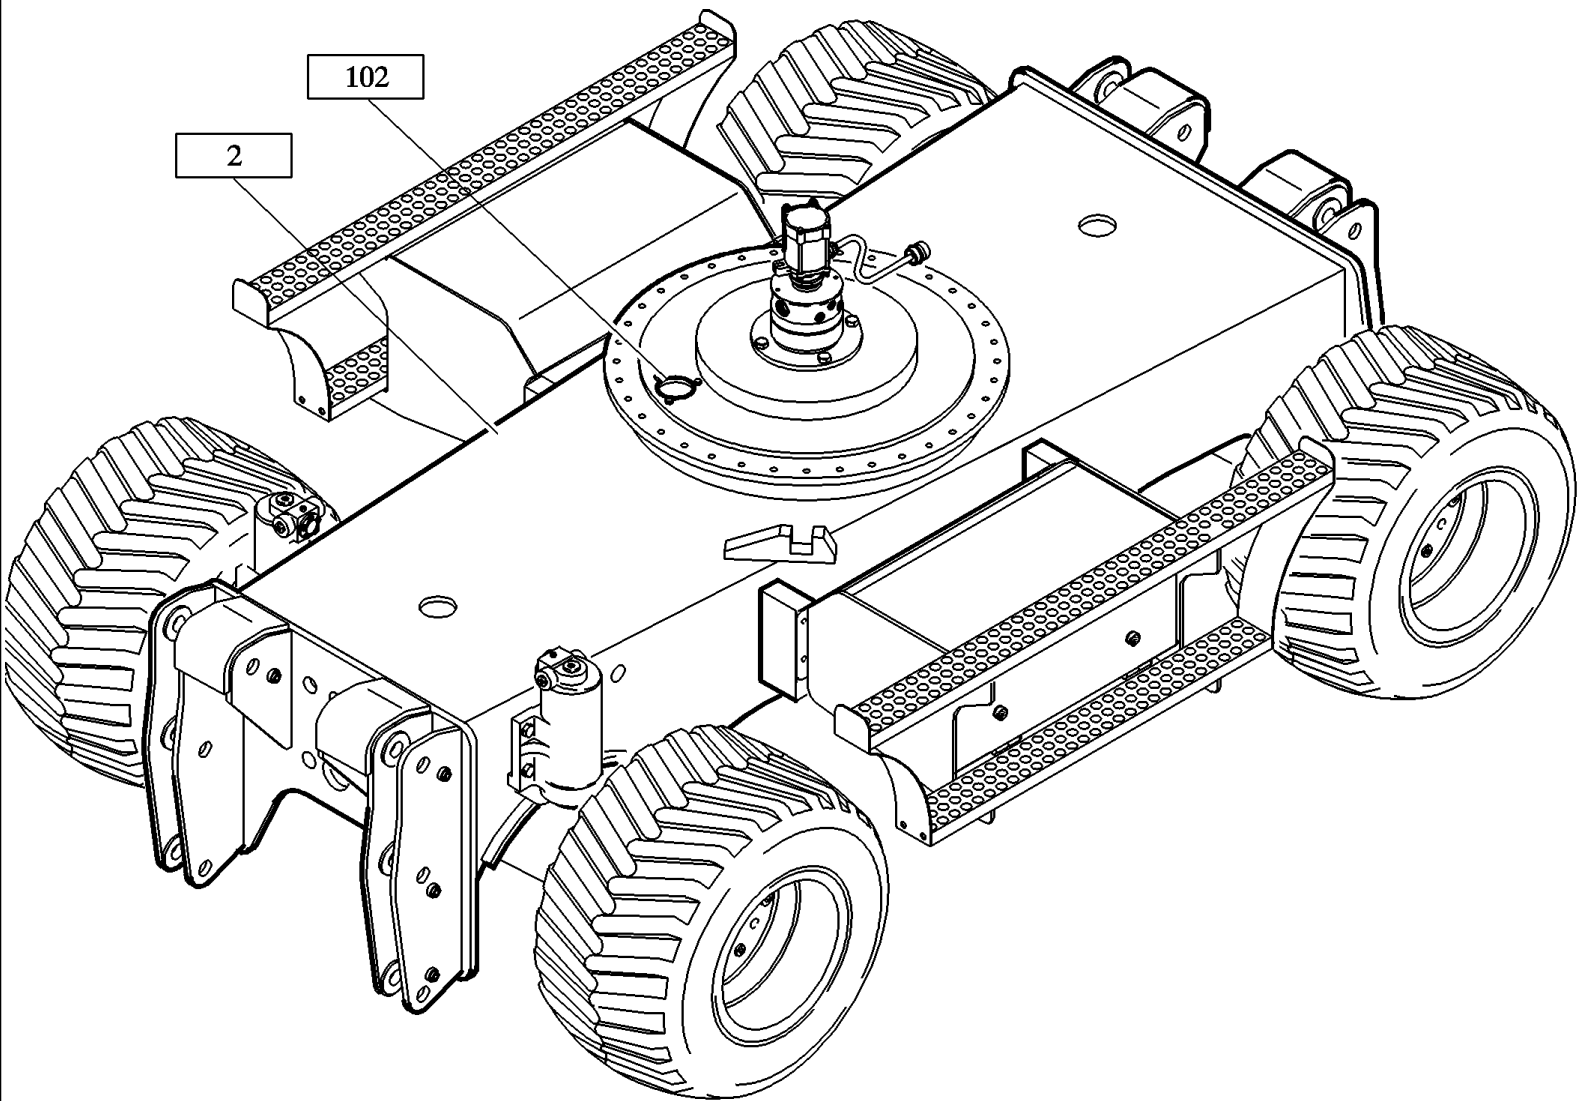

PARTS CATALOGUE

WHEEL EXCAVATOR
WX145

WX145 WHEELED EXCAVATOR (5/04-)

00.200(2988620000) LOWER CARRIAGE EXCAVATOR

Ref	Part Number	Qty	Description
2	NS	1	FRAME LOWER CARRIAGE WITH MOUNT. PARTS SEE FIGURE 01.200/2988268000
102	NS	1	FRAME LOWER CARRIAGE WITH MOUNT. PARTS SEE FIGURE 01.200/2945866000
990	8919654		AR LOWER CARRIAGE

2992642

WX145 WHEELED EXCAVATOR (5/04-)

00.200(2990469000) LOWER CARRIAGE EXCAVATOR

Ref	Part Number	Qty	Description
2	NS	1	FRAME LOWER CARRIAGE WITH MOUNT. PARTS SEE FIGURE 01.200/2988268000
3	NS	1	SUPPORT SEE FIGURE 04.012/2987492002
50	2900948	2	CATSEYE
990	8921361	AR	LOWER CARRIAGE