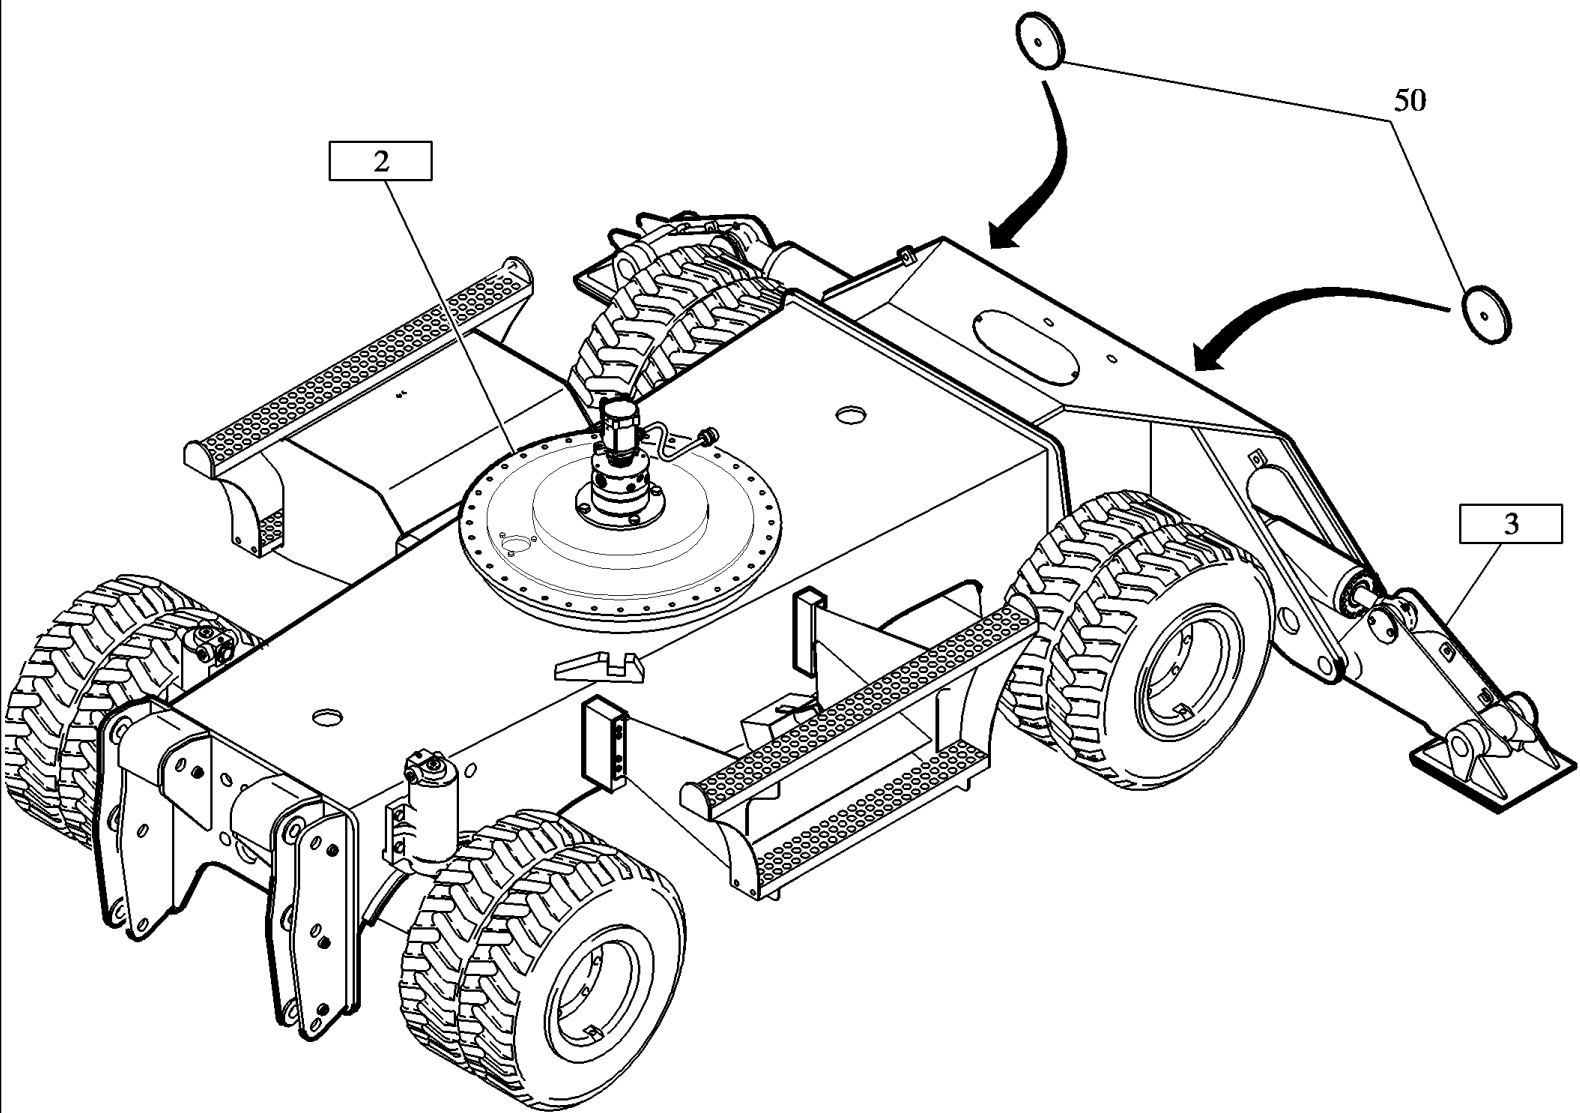

PARTS CATALOGUE

WHEEL EXCAVATOR
WX145

WX145 WHEELED EXCAVATOR (5/04-)

00.200(2988620000) LOWER CARRIAGE EXCAVATOR

Ref	Part Number	Qty	Description
2	NS	1	FRAME LOWER CARRIAGE WITH MOUNT. PARTS SEE FIGURE 01.200/2988268000
102	NS	1	FRAME LOWER CARRIAGE WITH MOUNT. PARTS SEE FIGURE 01.200/2945866000
990	8919654		AR LOWER CARRIAGE

2992642

WX145 WHEELED EXCAVATOR (5/04-)

00.200(2990469000) LOWER CARRIAGE EXCAVATOR

Ref	Part Number	Qty	Description
2	NS	1	FRAME LOWER CARRIAGE WITH MOUNT. PARTS SEE FIGURE 01.200/2988268000
3	NS	1	SUPPORT SEE FIGURE 04.012/2987492002
50	2900948	2	CATSEYE
990	8921361	AR	LOWER CARRIAGE