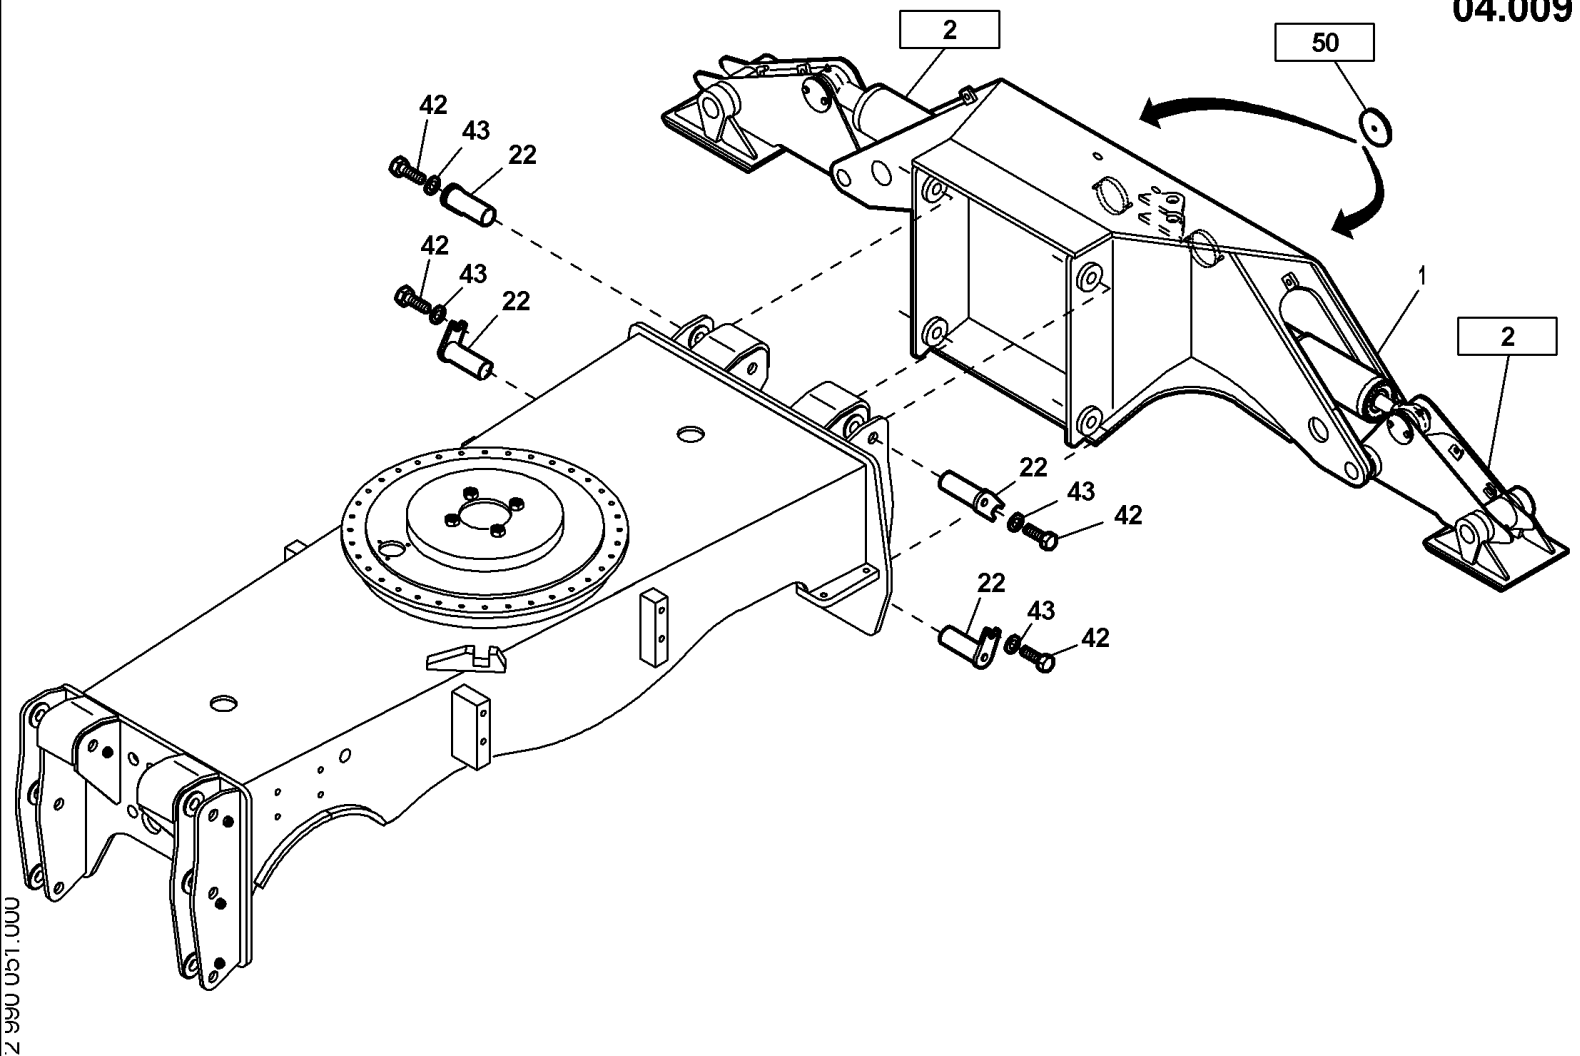

PARTS CATALOGUE

WX185
WHEELED EXCAVATOR

WX185 WHEELED EXCAVATOR (2/04-)

04.000(2988263000) SUPPORT

Ref	Part Number	Qty	Description
1	8919460	1	ARCH
2	NS	1	SUPPORT SEE FIGURE 04.012/2987492002
22	1731702	4	PIN
42	518161	4	HEXAGON BOLT
43	2247485	4	DISK/WASHER
50	NS	2	CATSEYE INSTALL.MATERIAL SEE FIGURE 35.050/1908959000
990	8919459	AR	SUPPORT

04.009

0001.000
2 990 051 000 Z

WX185 WHEELED EXCAVATOR (2/04-)

04.000(2990051000) SUPPORT MIT BOLZEN

Ref	Part Number	Qty	Description
1	8922001	1	ARCH
2	NS	1	SUPPORT SEE FIGURE 04.012/2987492002
22	1731702	4	PIN
42	518161	4	HEXAGON BOLT
43	2247485	4	DISK/WASHER
50	NS	2	CATSEYE INSTALL.MATERIAL SEE FIGURE 35.050/1908959000
990	8922003	AR	SUPPORT