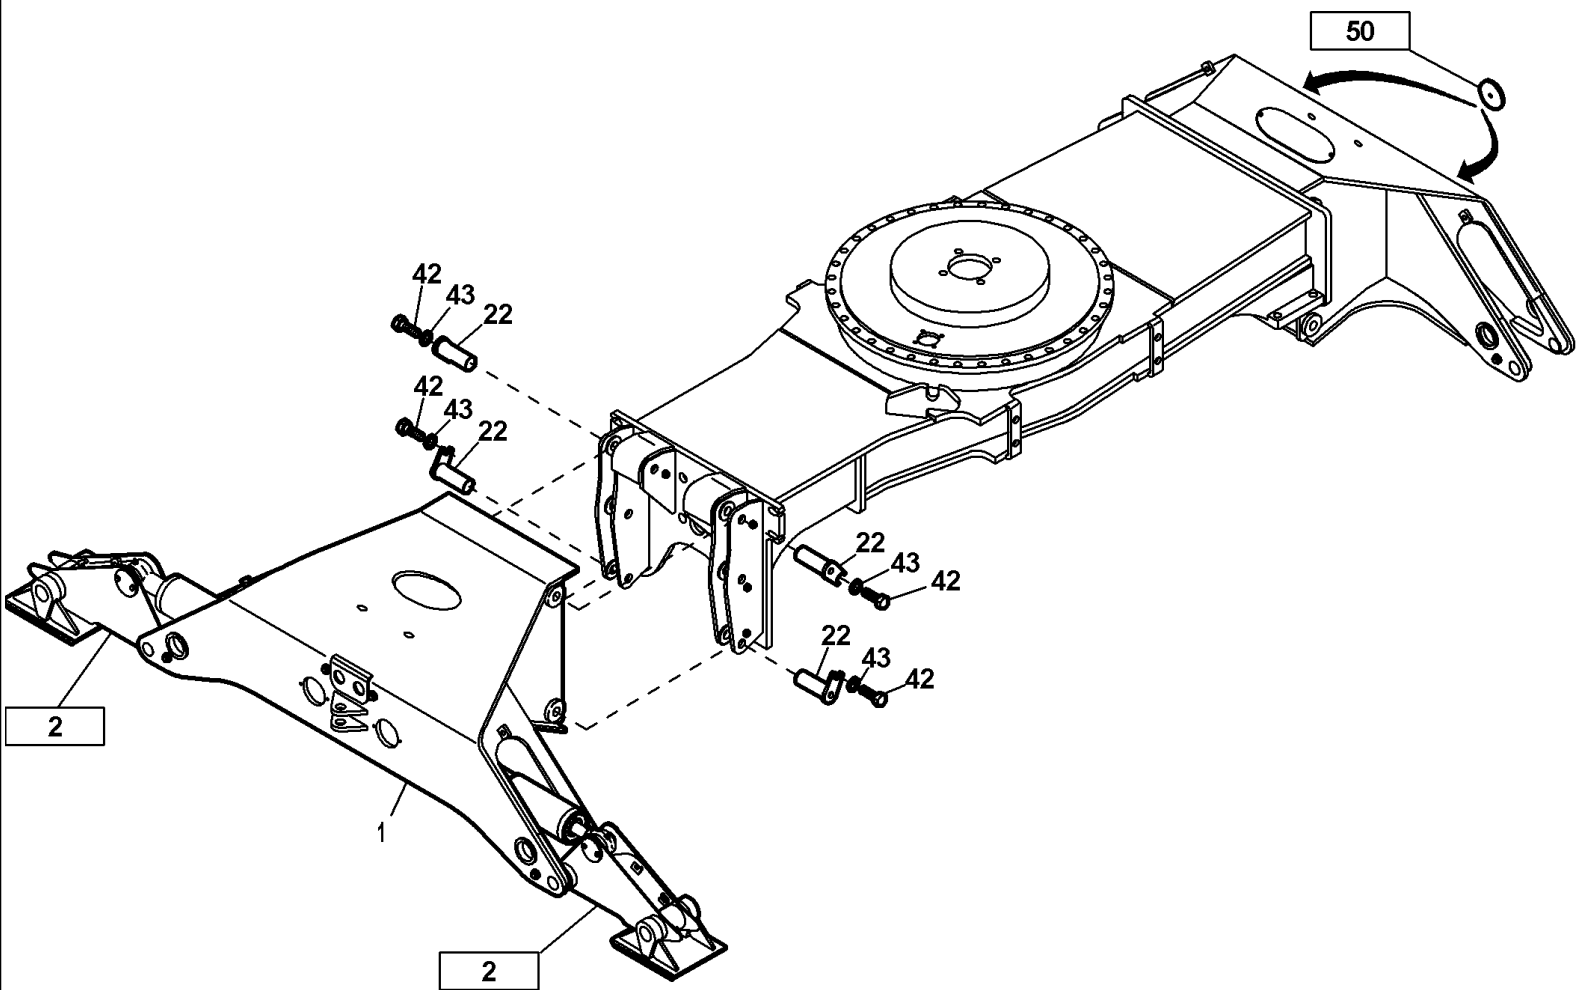

PARTS CATALOGUE

WX185
WHEELED EXCAVATOR

WX185 WHEELED EXCAVATOR (2/04-)

04.000(2988263000) SUPPORT

Ref	Part Number	Qty	Description
1	8919460	1	ARCH
2	NS	1	SUPPORT SEE FIGURE 04.012/2987492002
22	1731702	4	PIN
42	518161	4	HEXAGON BOLT
43	2247485	4	DISK/WASHER
50	NS	2	CATSEYE INSTALL.MATERIAL SEE FIGURE 35.050/1908959000
990	8919459	AR	SUPPORT

04.009

0001.000
2 990 051 000 Z

WX185 WHEELED EXCAVATOR (2/04-)

04.000(2990051000) SUPPORT MIT BOLZEN

Ref	Part Number	Qty	Description
1	8922001	1	ARCH
2	NS	1	SUPPORT SEE FIGURE 04.012/2987492002
22	1731702	4	PIN
42	518161	4	HEXAGON BOLT
43	2247485	4	DISK/WASHER
50	NS	2	CATSEYE INSTALL.MATERIAL SEE FIGURE 35.050/1908959000
990	8922003	AR	SUPPORT