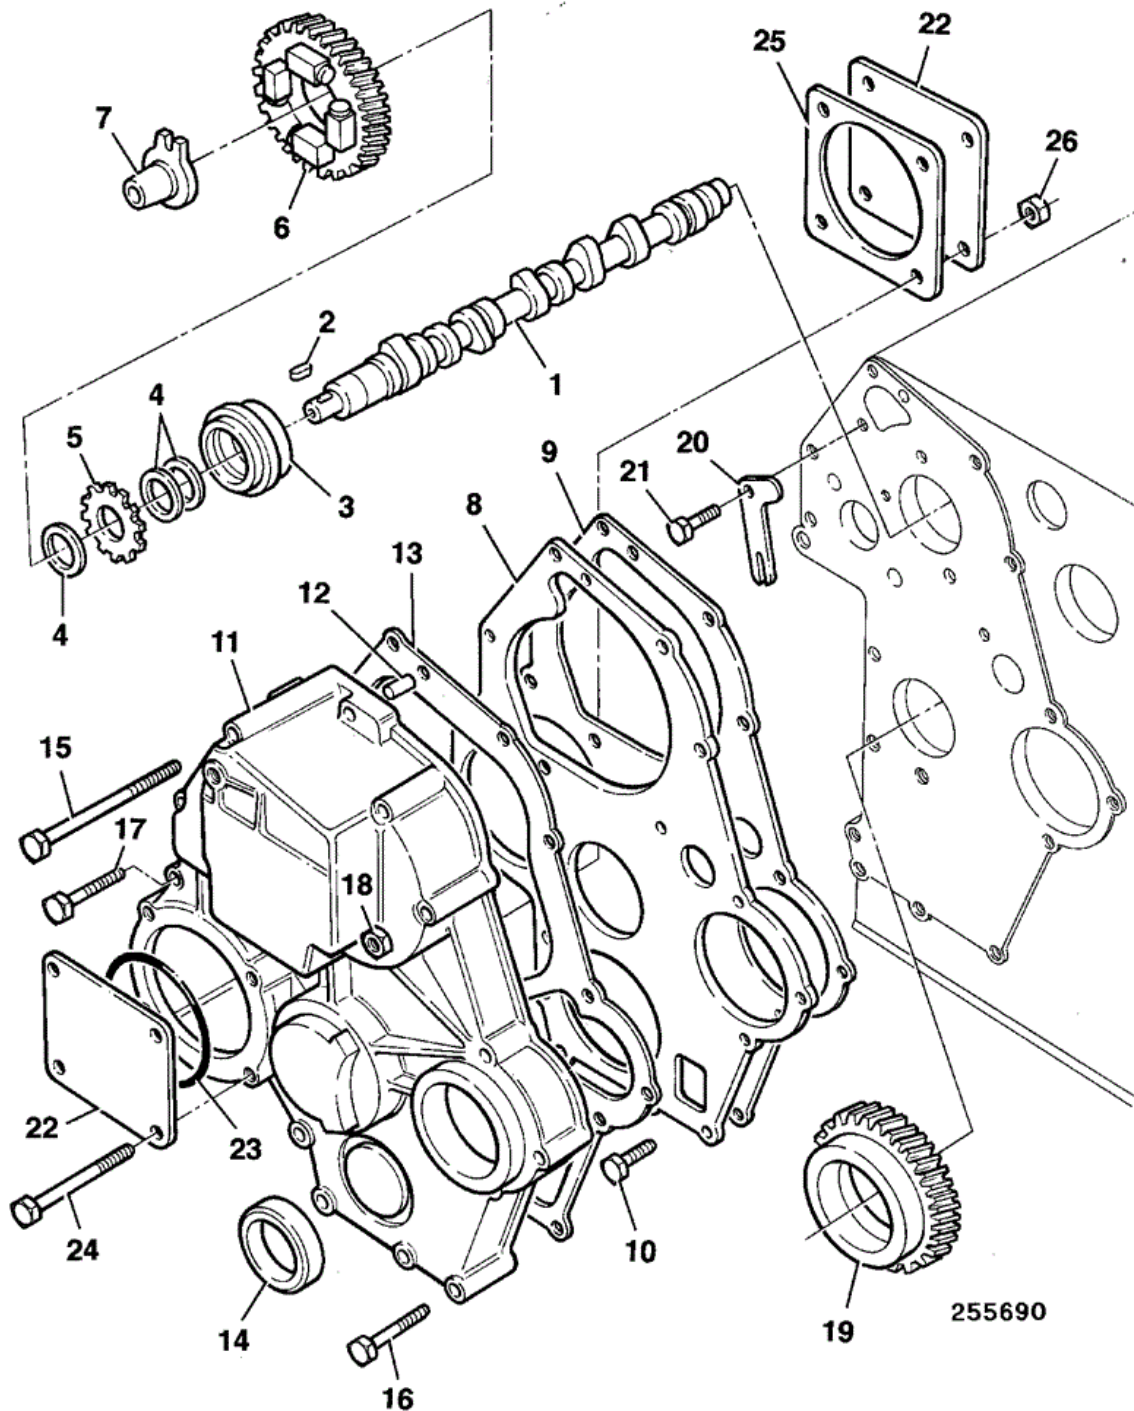

## 9802/4530 L1-5-1 FANS, PULLEYS & FAN BELT KR BUILD

Item	Part #	Change No	Description	Usage Code	QTY
1	02/634088		Pulley crankshaft		1
2	02/630778		Nut		1

3	02/630779		Washer	1
4	02/630068		Key	1
5	02/630835		Pulley water pump	1
6	30/925410		Fan cooling 4 Blade	1
6A	30/925411		Fan cooling 8 Blade <i>OPTIONAL - HIGH AMBIENT</i>	1
7	02/634075		Plate	1
8	02/634076		Screw	4
9	02/634154		Belt fan L=1010mm	1
10	02/102012		Pulley single D=83mm	1
11	02/201382		Spacer alternator pulley	1
12	02/200452		Fan alternator	1
13	714/20405		Kit-sundry parts	1

**JCB** 9802/4530 L1-6-1 TIMING CASE CAMSHAFT & GEARS KR  
 BUILD

Item	Part #	Change No	Description	Usage Code	QTY
1	02/634033		Camshaft		1

2	02/630068		Key	1
3	02/634032		Bearing	1
4	02/630082		Spacer	1
5	02/630083		Gear	1
6	02/630768		Gear	1
7	02/630085		Tappet	1
8	02/630767		Plate	1
9	02/630766		Gasket	1
10	02/630172		Bolt	2
11	02/634031		Casing timing	1
12	02/630089		Pin	1
13	02/630764		Gasket	1
14	02/630763		Seal front oil	1
15	02/630762		Screw	6
16	02/630093		Screw	2
17	02/630095		Screw	5
18	02/630096		Nut	1
19	****		'See Remark' <i>SEE OIL PUMP, L5-2-1</i>	1
20	02/634087		Plate	1
21	02/630102		Screw	2
22	02/630097		Plate	2
23	02/630079		O Ring	1
24	02/634105		Screw	4
25	02/630098		Gasket	1
26	02/630078		Nut	4