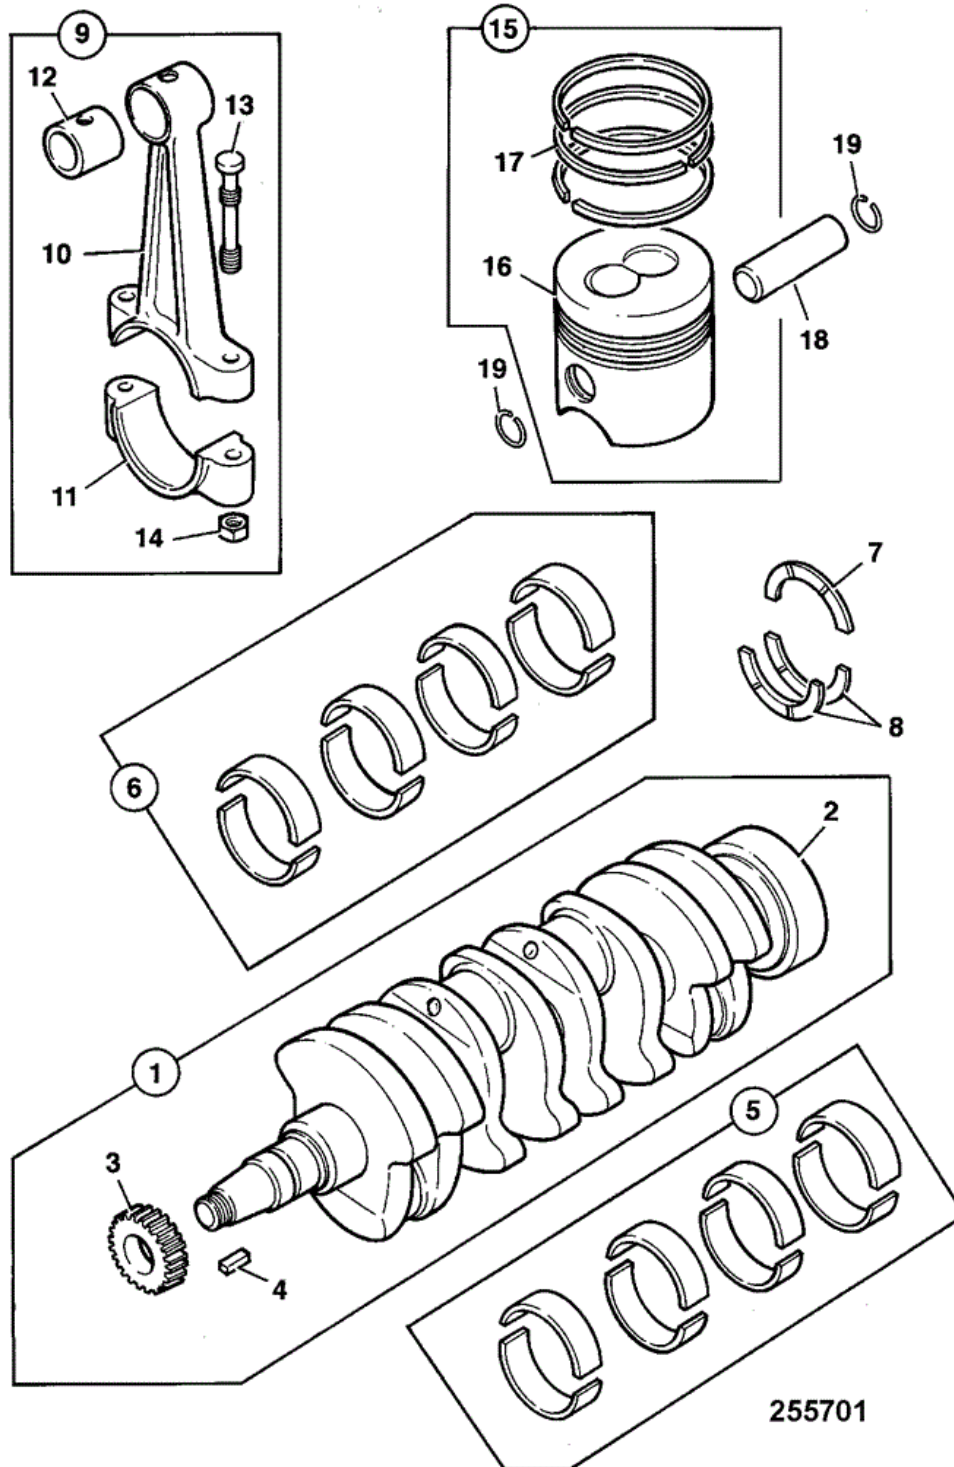

JCB 9802/4530 L1-4-1 CRANKSHAFT, BEARINGS PISTONS &
CON-RODS KR BUILD

255701

Item	Part #	Change No	Description	Usage Code	QTY
1	02/634020		Crankshaft assembly		1