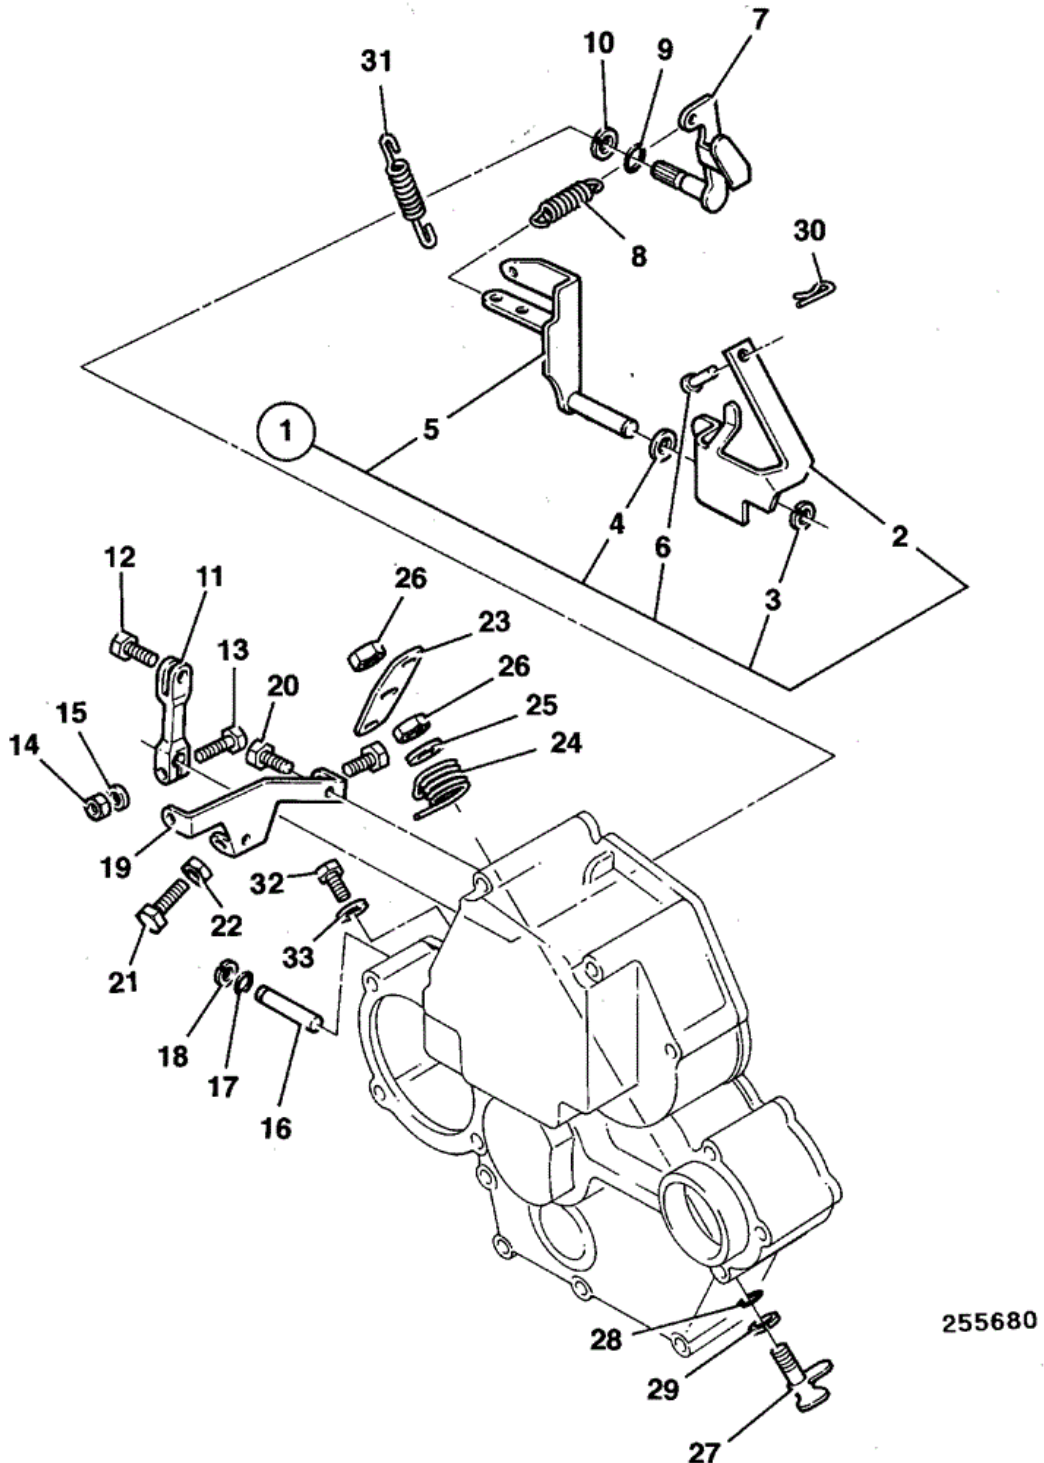

9802/4530 L1-6-2 TIMING LEVERS ARMS & SPRINGS KR

BUILD

Item	Part #	Change No	Description	Usage Code	QTY
1	02/634050		Lever		1