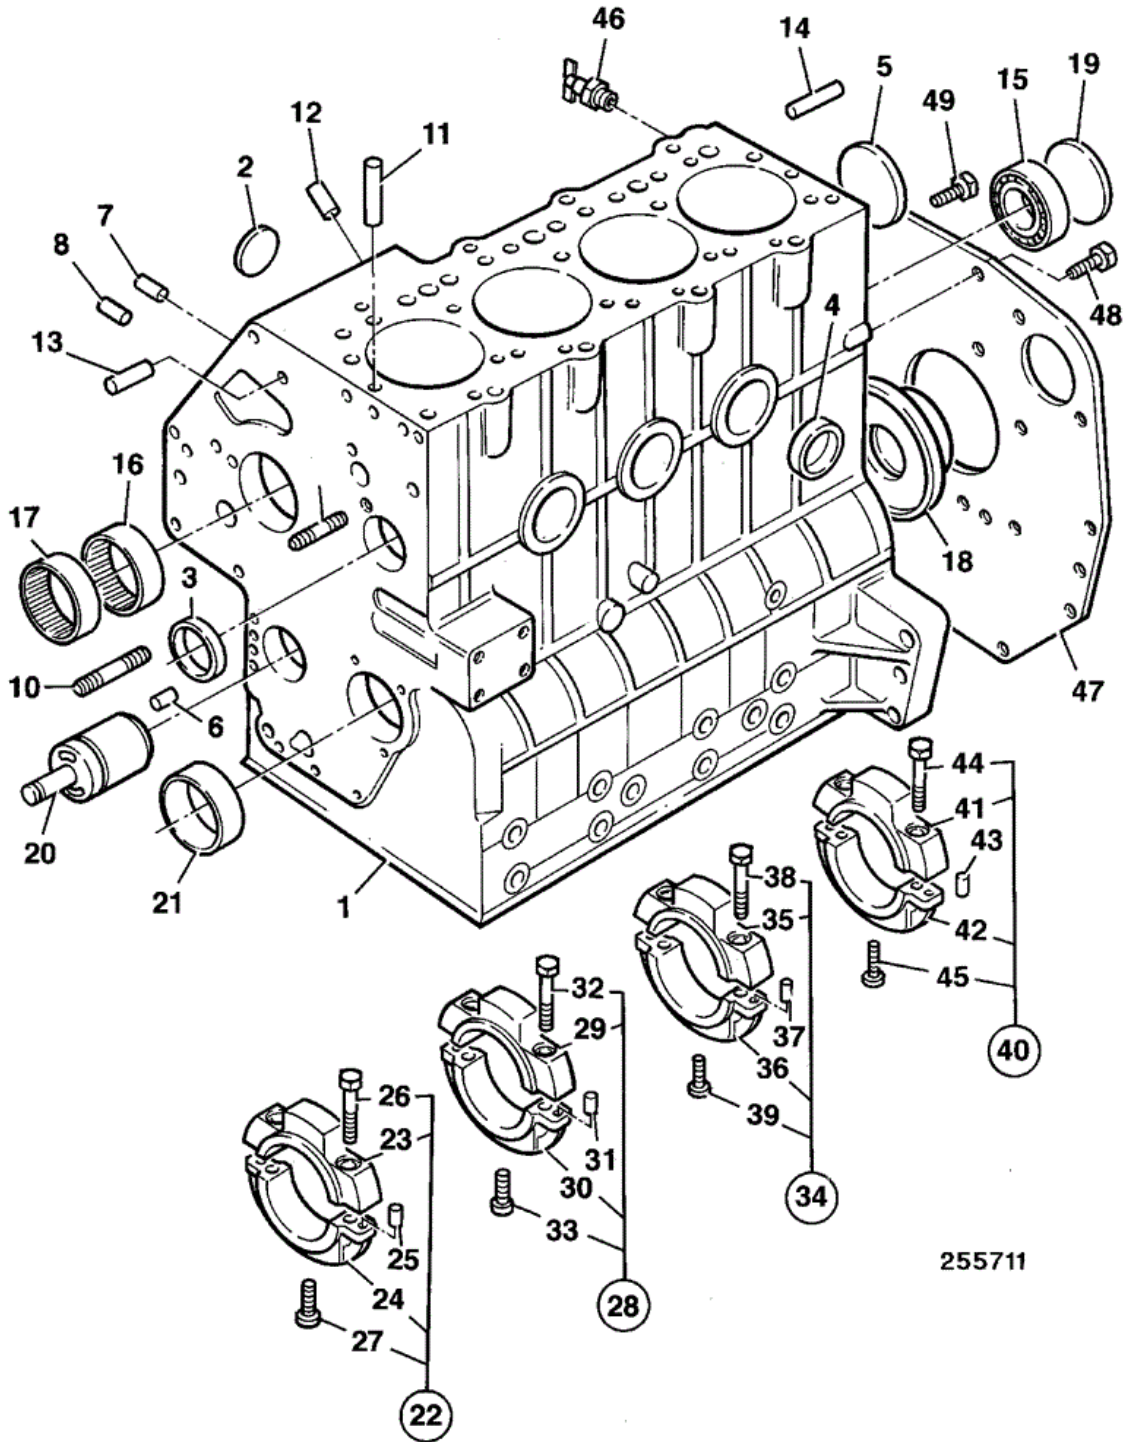

## 9802/4530 L1-2-1 ENGINE, SHORT KR BUILD

255720

Item	Part #	Change No	Description	Usage Code	QTY
1	02/634100		Engine short		1

# 9802/4530 L1-3-1 BLOCK ASSEMBLY KR BUILD

255711

Item	Part #	Change No	Description	Usage Code	QTY
1	02/634000		Block cylinder assembly		1
2	:02/630002		Plug D=25		2

3	:02/630004	Plug D=40mm	1
4	:02/630004	Plug D=40mm	3
5	:02/630004	Plug D=40mm	1
6	:02/630007	Plug 8.4mm	3
7	:02/630702	Plug 10.4mm	4
8	:02/630006	Plug 6.5mm	4
9	02/630021	Stud	1
10	02/630022	Stud	1
11	02/630019	Pin	2
12	02/630024	Dowel	2
13	02/630017	Dowel	2
14	02/630018	Dowel	2
15	02/630013	Bearing	1
16	02/634002	Bearing needle	1
17	02/634001	Bearing needle	1
18	02/634013	Seal rear oil	1
19	02/630014	Plug core D=45mm	1
20	02/630703	Hub	1
21	02/630704	Bush	1
21	02/630705	Bush oversize - 0.25mm	0
21	02/630706	Bush oversize - 0.50mm	0
22	02/634004	Cap bearing assembly	1
23	****	None serviced part	1
24	****	None serviced part	1
25	:02/630024	Dowel	2
26	:02/634005	Screw	2
27	02/634006	Screw	1
28	02/634007	Cap bearing assembly	1
29	****	None serviced part	1
30	****	None serviced part	1
31	:02/630024	Dowel	2
32	:02/634005	Screw	2
33	02/634006	Screw	1
34	02/634008	Cap bearing assembly	1
35	****	None serviced part	1
36	****	None serviced part	1
37	:02/630024	Dowel	2
38	:02/634005	Screw	2
39	02/634006	Screw	1
40	02/634009	Cap bearing assembly	1
41	****	None serviced part	1
42	****	None serviced part	1
43	:02/630024	Dowel	2
44	:02/634005	Screw	2
45	02/630714	Screw	2
46	02/630031	Tap drain	1
47	02/634010	Plate	1
48	02/634011	Screw	10
49	02/634012	Screw	2