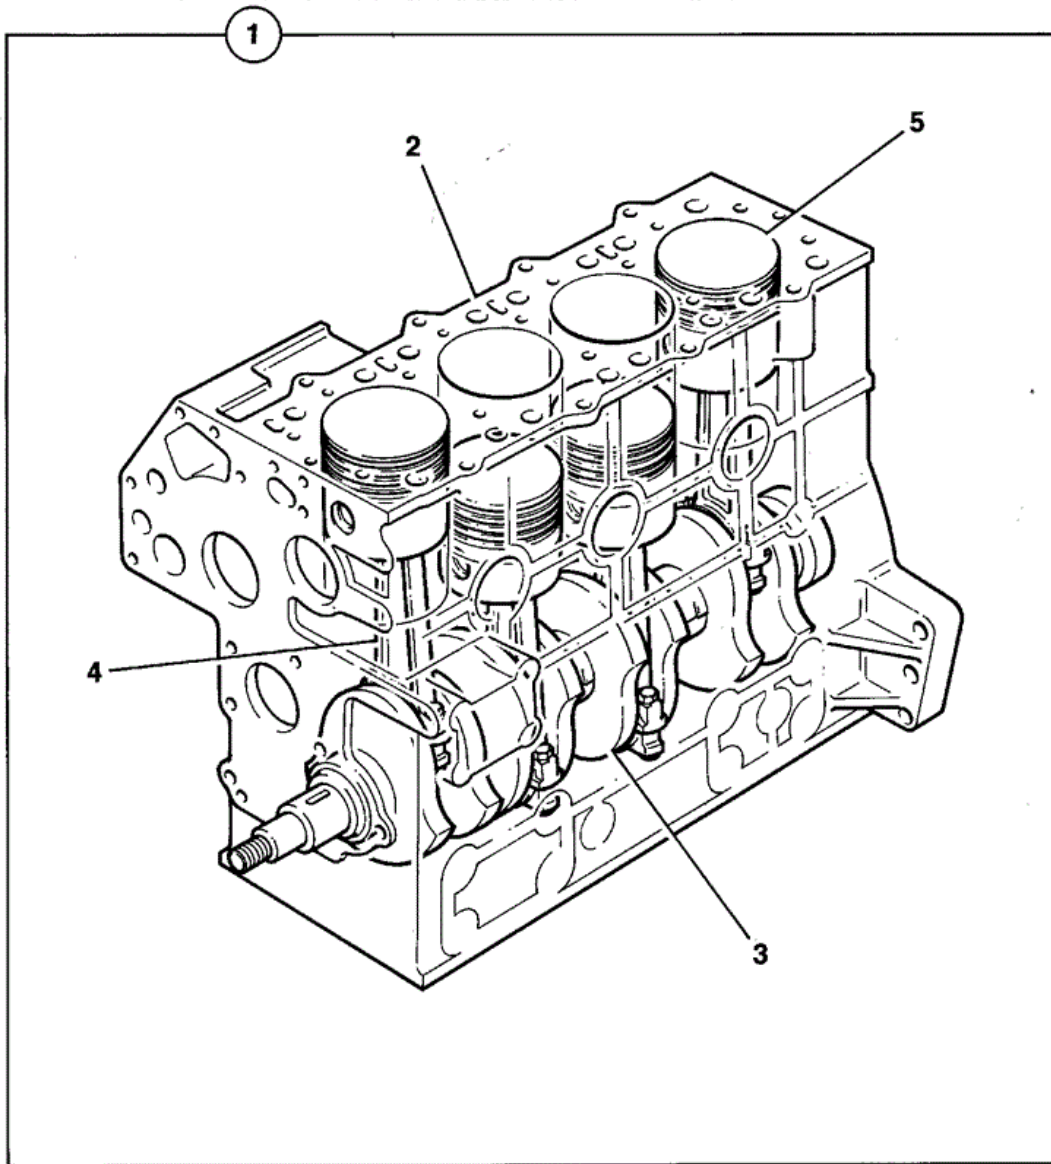

## 9802/4530 L1-2-1 ENGINE, SHORT KR BUILD

255720

Item	Part #	Change No	Description	Usage Code	QTY
1	02/634100		Engine short		1

# 9802/4530 L1-3-1 BLOCK ASSEMBLY KR BUILD

255711

Item	Part #	Change No	Description	Usage Code	QTY
1	02/634000		Block cylinder assembly		1
2	:02/630002		Plug D=25		2

3	:02/630004	Plug D=40mm	1
4	:02/630004	Plug D=40mm	3
5	:02/630004	Plug D=40mm	1
6	:02/630007	Plug 8.4mm	3
7	:02/630702	Plug 10.4mm	4
8	:02/630006	Plug 6.5mm	4
9	02/630021	Stud	1
10	02/630022	Stud	1
11	02/630019	Pin	2
12	02/630024	Dowel	2
13	02/630017	Dowel	2
14	02/630018	Dowel	2
15	02/630013	Bearing	1
16	02/634002	Bearing needle	1
17	02/634001	Bearing needle	1
18	02/634013	Seal rear oil	1
19	02/630014	Plug core D=45mm	1
20	02/630703	Hub	1
21	02/630704	Bush	1
21	02/630705	Bush oversize - 0.25mm	0
21	02/630706	Bush oversize - 0.50mm	0
22	02/634004	Cap bearing assembly	1
23	****	None serviced part	1
24	****	None serviced part	1
25	:02/630024	Dowel	2
26	:02/634005	Screw	2
27	02/634006	Screw	1
28	02/634007	Cap bearing assembly	1
29	****	None serviced part	1
30	****	None serviced part	1
31	:02/630024	Dowel	2
32	:02/634005	Screw	2
33	02/634006	Screw	1
34	02/634008	Cap bearing assembly	1
35	****	None serviced part	1
36	****	None serviced part	1
37	:02/630024	Dowel	2
38	:02/634005	Screw	2
39	02/634006	Screw	1
40	02/634009	Cap bearing assembly	1
41	****	None serviced part	1
42	****	None serviced part	1
43	:02/630024	Dowel	2
44	:02/634005	Screw	2
45	02/630714	Screw	2
46	02/630031	Tap drain	1
47	02/634010	Plate	1
48	02/634011	Screw	10
49	02/634012	Screw	2