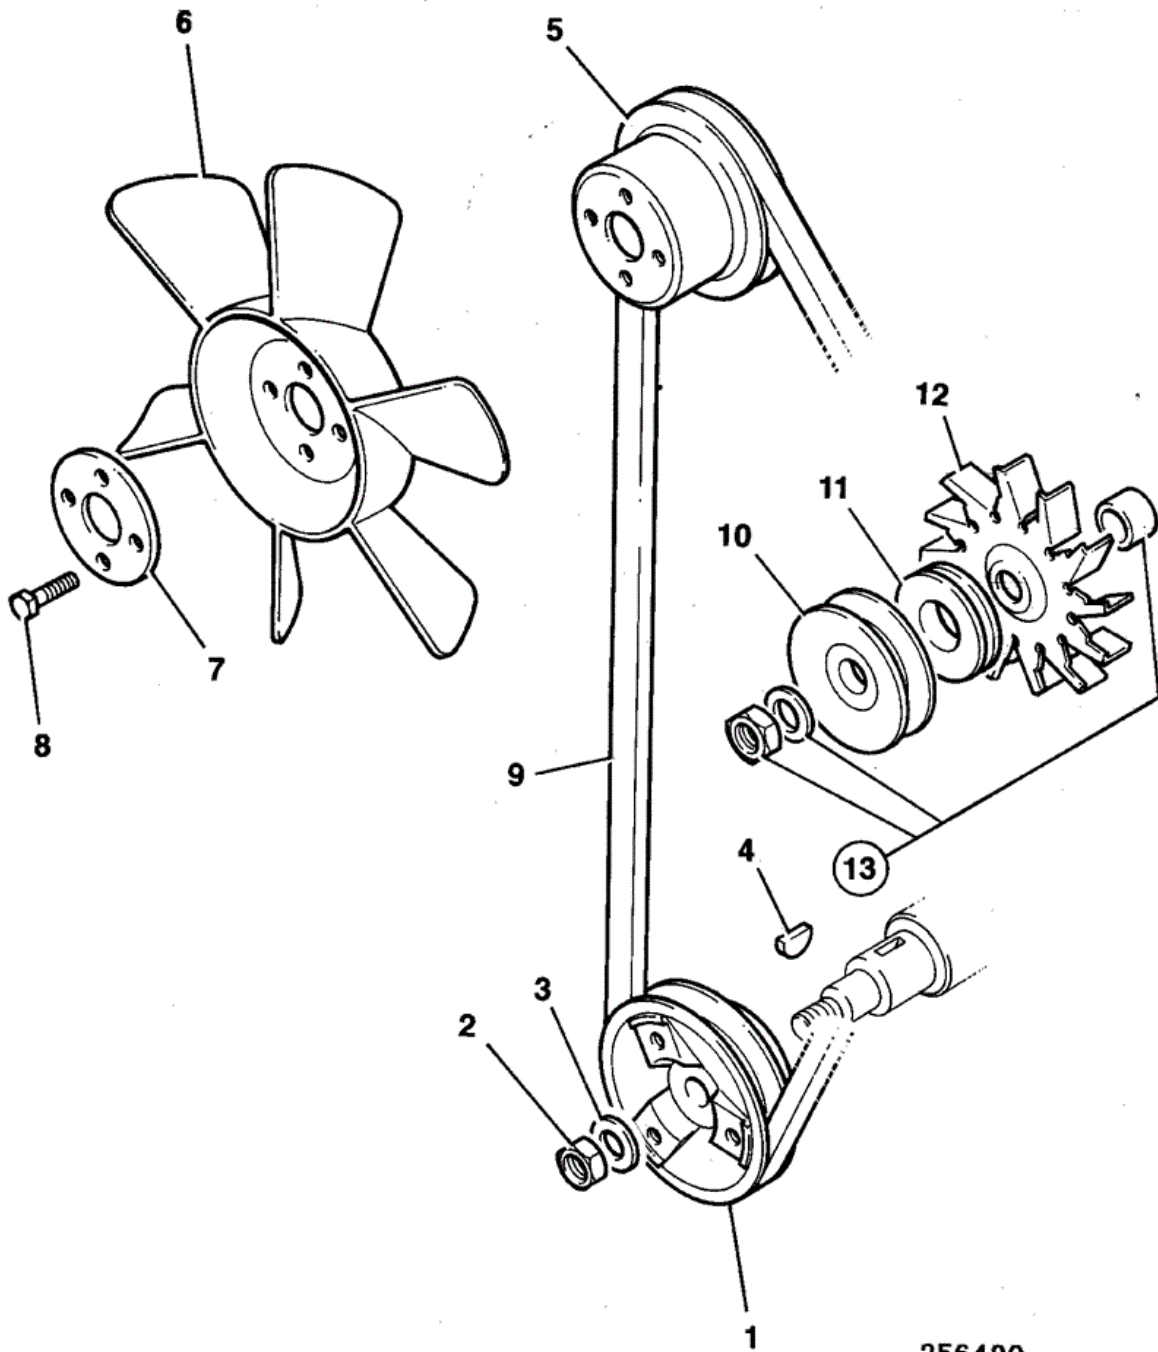

9802/4530 L1-5-1 FANS, PULLEYS & FAN BELT KR BUILD

Item	Part #	Change No	Description	Usage Code	QTY
1	02/634088		Pulley crankshaft		1
2	02/630778		Nut		1