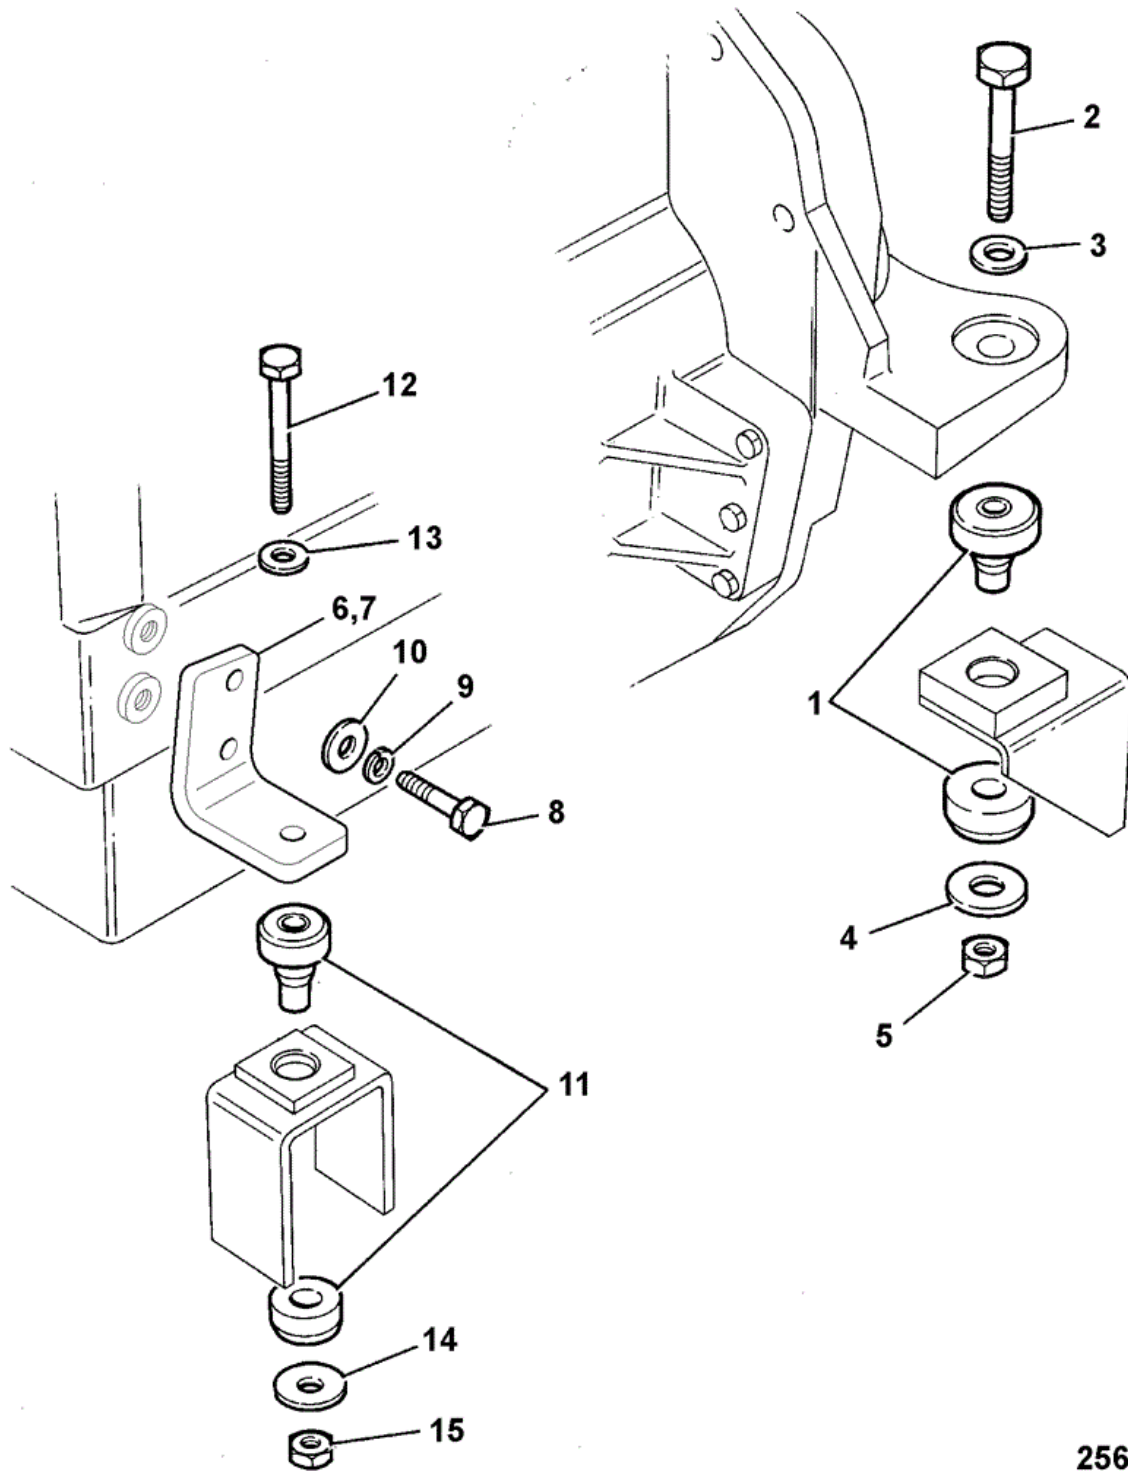

9802/4530 L1-8-1 ENGINE MOUNTINGS KR BUILD

256511

Item	Part #	Change No	Description	Usage Code	QTY
1	242/00392		Mount Engine		2
2	1315/3722Z		Bolt M16 x 120		2