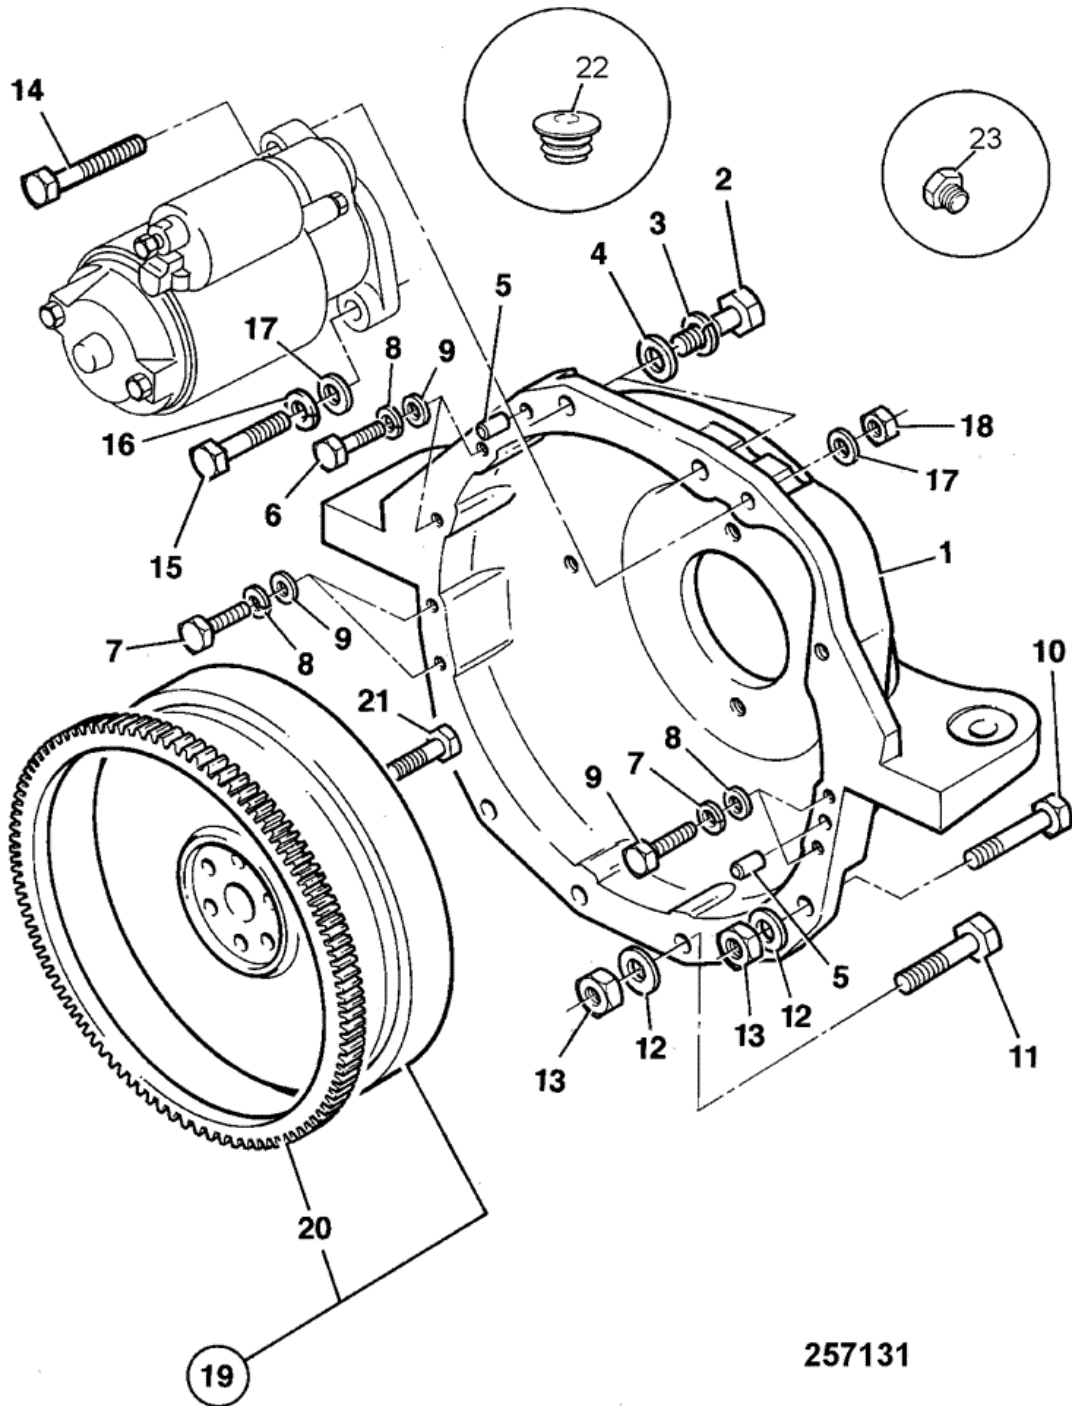

9802/4530 L1-7-1 FLYWHEEL & HOUSING KR BUILD

257131

Item	Part #	Change No	Description	Usage Code	QTY
1	242/00082		Housing flywheel		1
2	1315/0509Z		Setscrew M12 x 35mm		2