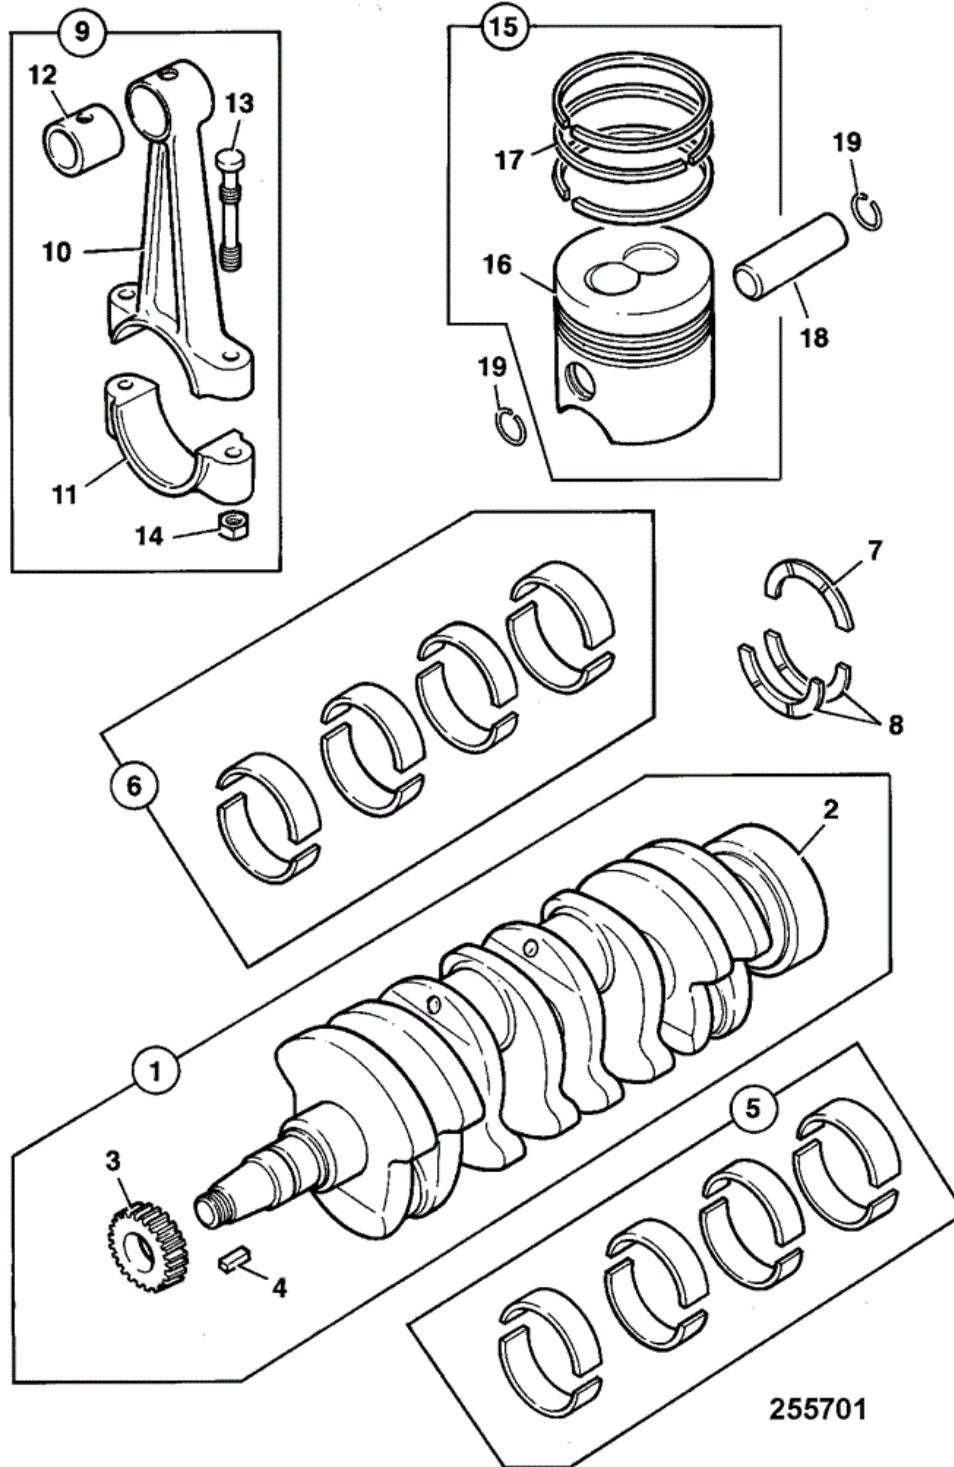

JCB 9802/4530 L1-4-10 CRANKSHAFT, BEARINGS PISTONS &
CON-RODS KR BUILD

255701

Item	Part #	Change No	Description	Usage Code	QTY
1	02/634020		Crankshaft assembly		1