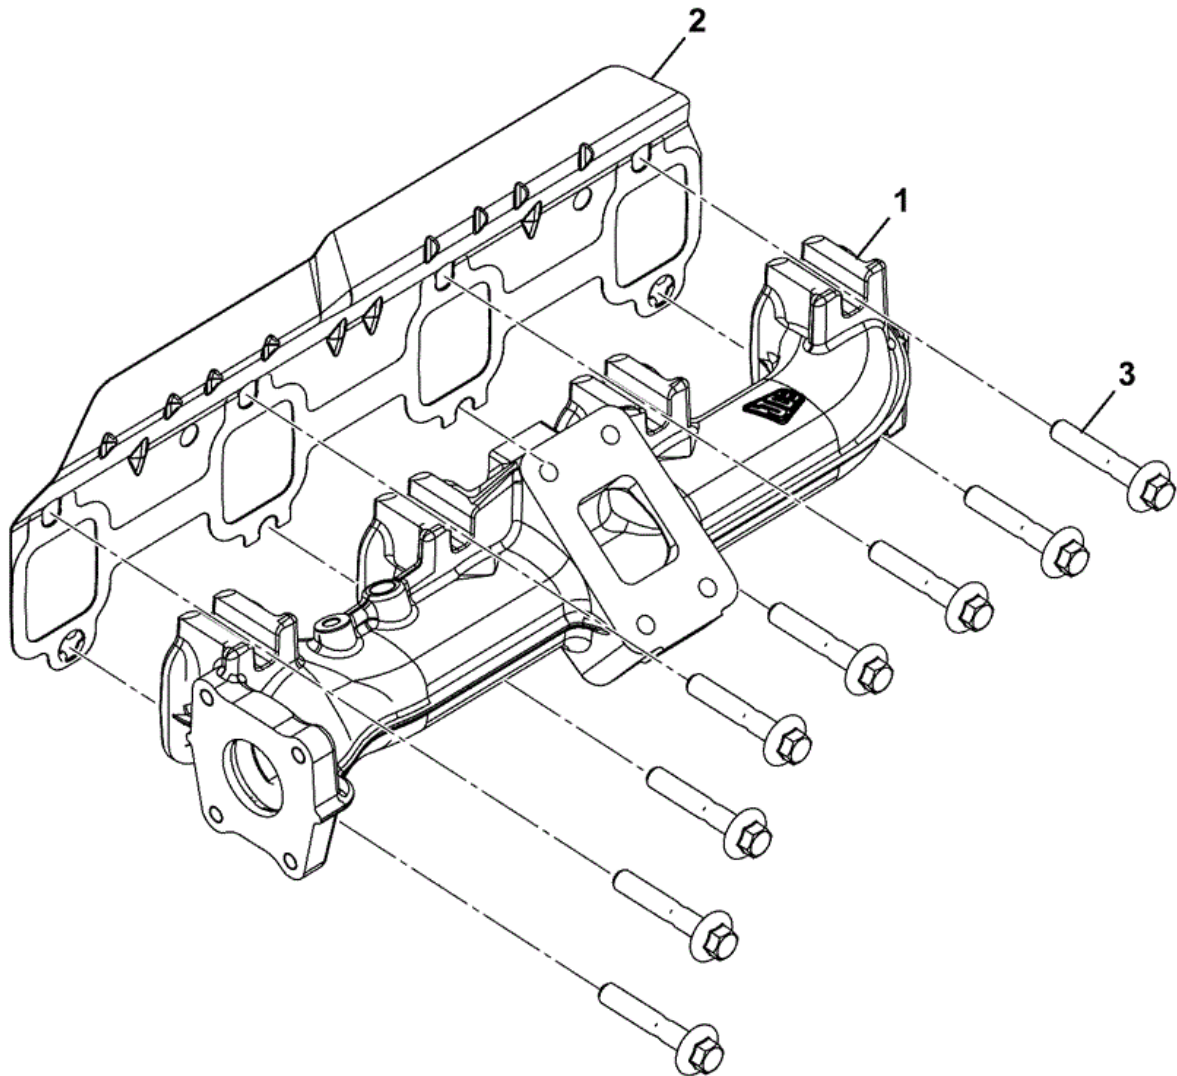

9822/0075 V320-1-1 AIR INTAKE HEATER 12V

320-20079-4

Item	Part #	Change No	Description	Usage Code	QTY
1	320/05693		Heater air intake -12v		1
2	320/05567		Gasket intake heater		1

JCB 9822/0075 V320-50-1 INTAKE HEATER BLANKING PLATES
ASSEMBLY,320/21093,TIER 4

320-21093-1

Item	Part #	Change No	Description	Usage Code	QTY
1	320/05511		Plate blanking intake heater		1

2	320/05567	Gasket intake heater	1
3	1317/3307Z	Bolt flanged M8 x 25 Flange Reduced Hex	2

JCB 9822/0075 V330-50-1 EXHAUST MANIFOLD ASSEMBLY
320/20904, TIER 4

320-20904-2

Item	Part #	Change No	Description	Usage Code	QTY
1	320/06180		Manifold exhaust machined		1

2	320/06249		Gasket /heatshield	1
3	320/06045		Bolt M10 x 57	8

9822/0075 V410-0-1 WATER PUMP ASSEMBLY

734450

Item	Part #	Change No	Description	Usage Code	QTY
1	320/04542		Pump water assembly		1
2	:320/04510		Gasket water pump		1
3	:320/04514		Screw pan head M8 x 25		4

JCB 9822/0075 V420-50-1 THERMOSTAT - WATER AND
OULET,320/21099,TIER 4