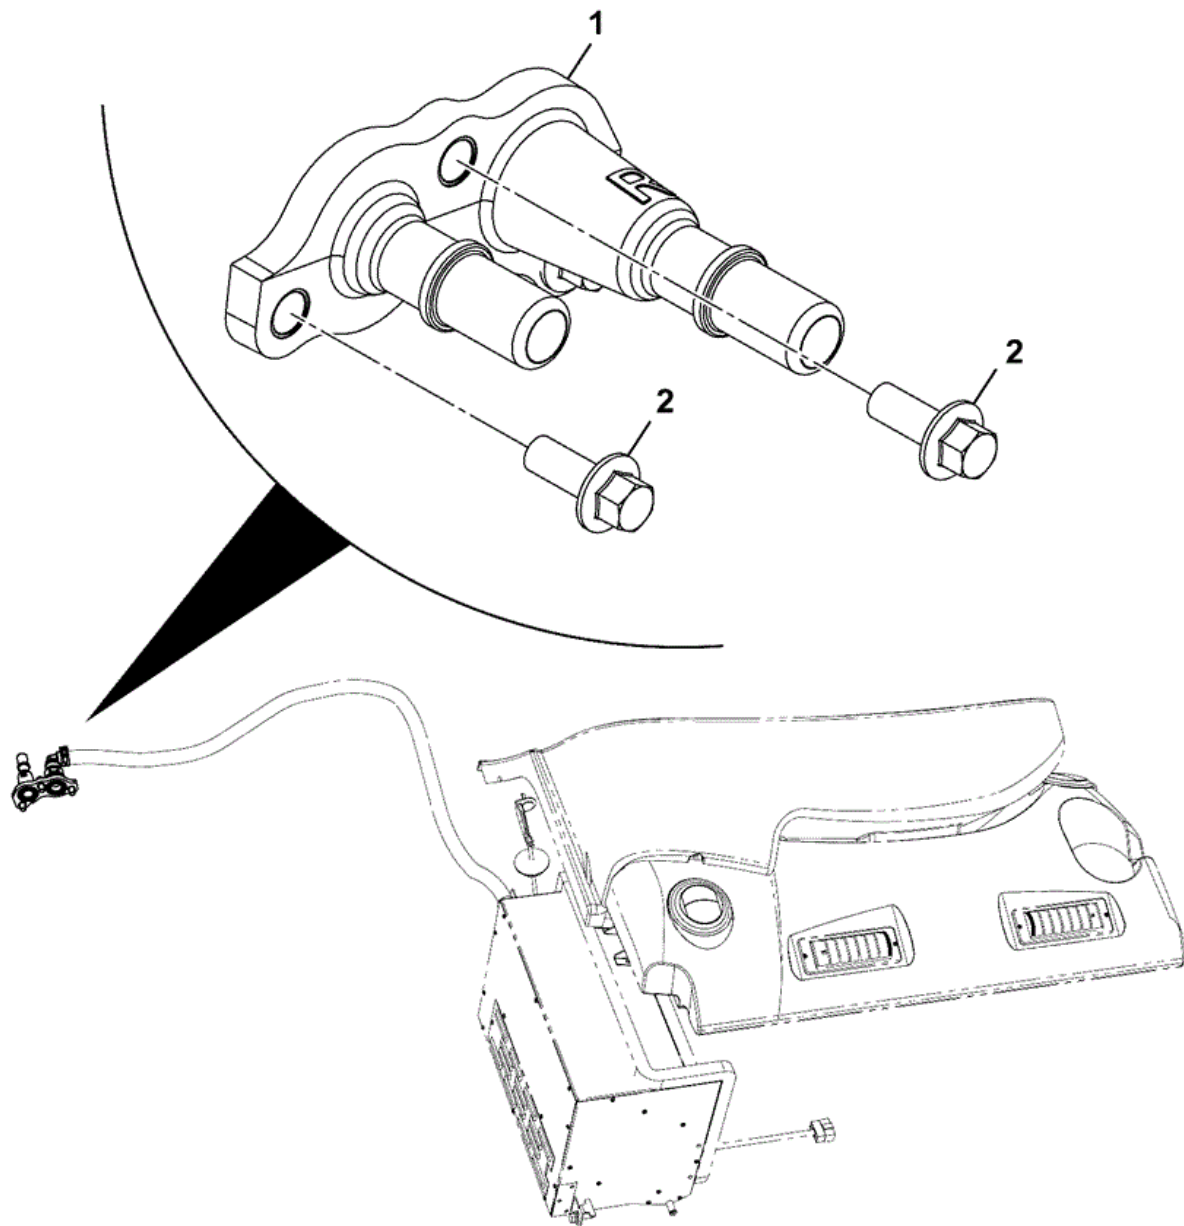

JCB 9822/0075 V470-50-1 COOLING SYSTEM HEATER
SPIGOT,320/20987,TIER 4

320-20987-1

Item	Part #	Change No	Description	Usage Code	QTY
1	320/04888		Heater Spigot <i>Includes seals</i>		1