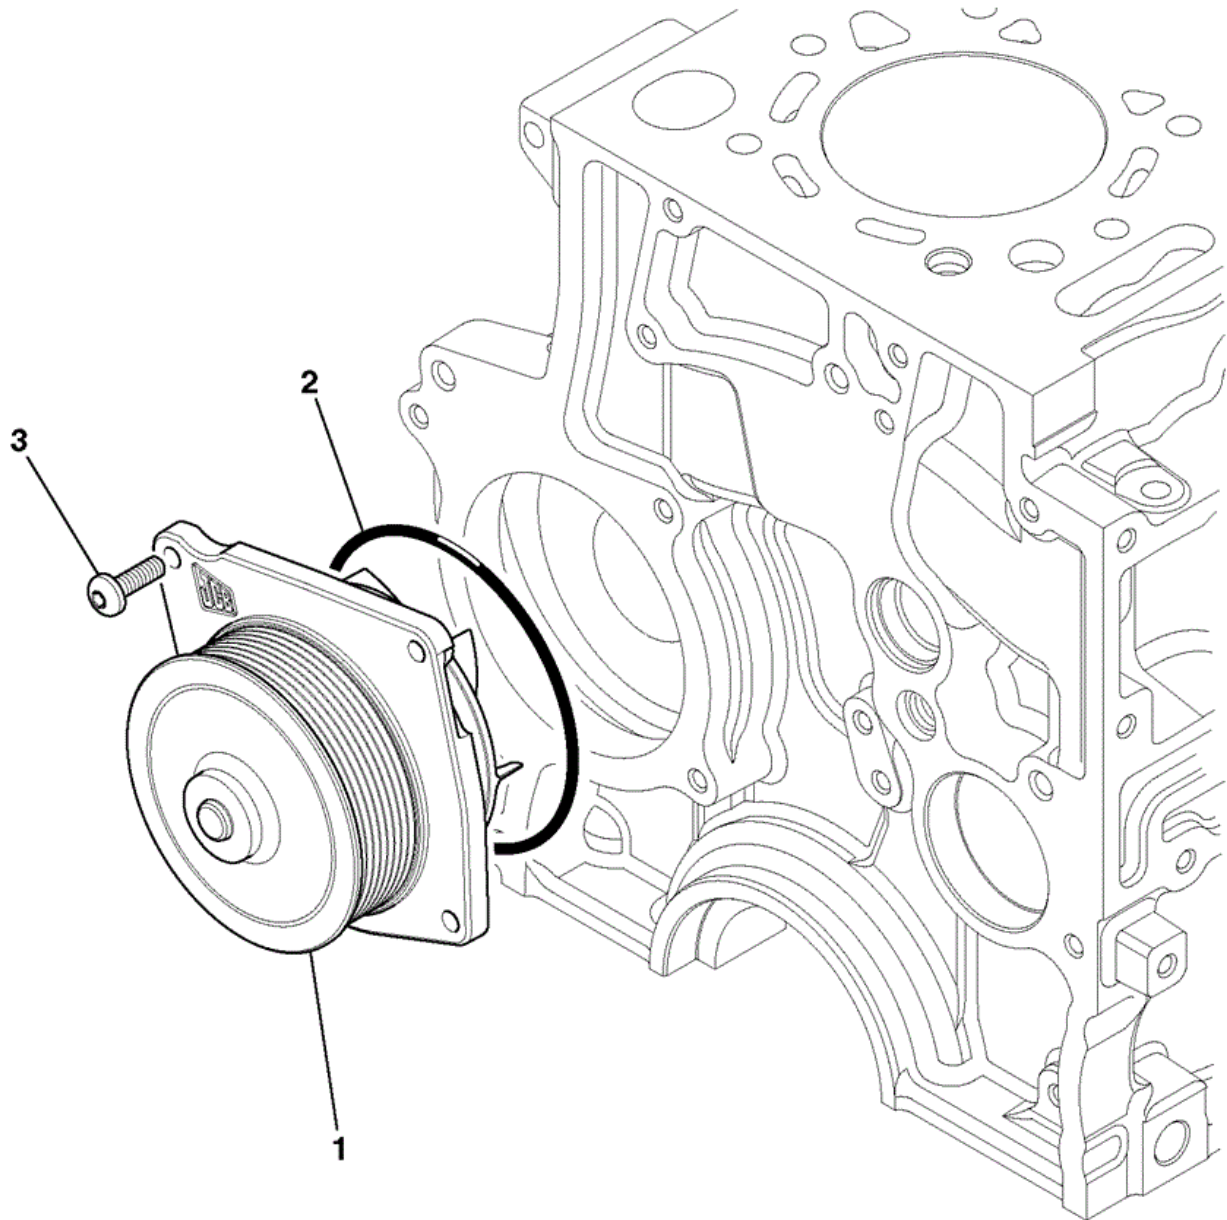

9822/0075 V320-1-1 AIR INTAKE HEATER 12V

320-20079-4

Item	Part #	Change No	Description	Usage Code	QTY
1	320/05693		Heater air intake -12v		1
2	320/05567		Gasket intake heater		1

JCB 9822/0075 V320-50-1 INTAKE HEATER BLANKING PLATES
ASSEMBLY,320/21093,TIER 4

320-21093-1

Item	Part #	Change No	Description	Usage Code	QTY
1	320/05511		Plate blanking intake heater		1

2	320/05567	Gasket intake heater	1
3	1317/3307Z	Bolt flanged M8 x 25 Flange Reduced Hex	2

JCB 9822/0075 V330-50-1 EXHAUST MANIFOLD ASSEMBLY
320/20904, TIER 4

320-20904-2

Item	Part #	Change No	Description	Usage Code	QTY
1	320/06180		Manifold exhaust machined		1

2	320/06249		Gasket /heatshield	1
3	320/06045		Bolt M10 x 57	8

9822/0075 V410-0-1 WATER PUMP ASSEMBLY

734450

Item	Part #	Change No	Description	Usage Code	QTY
1	320/04542		Pump water assembly		1
2	:320/04510		Gasket water pump		1
3	:320/04514		Screw pan head M8 x 25		4

JCB 9822/0075 V420-50-1 THERMOSTAT - WATER AND
OULET,320/21099,TIER 4