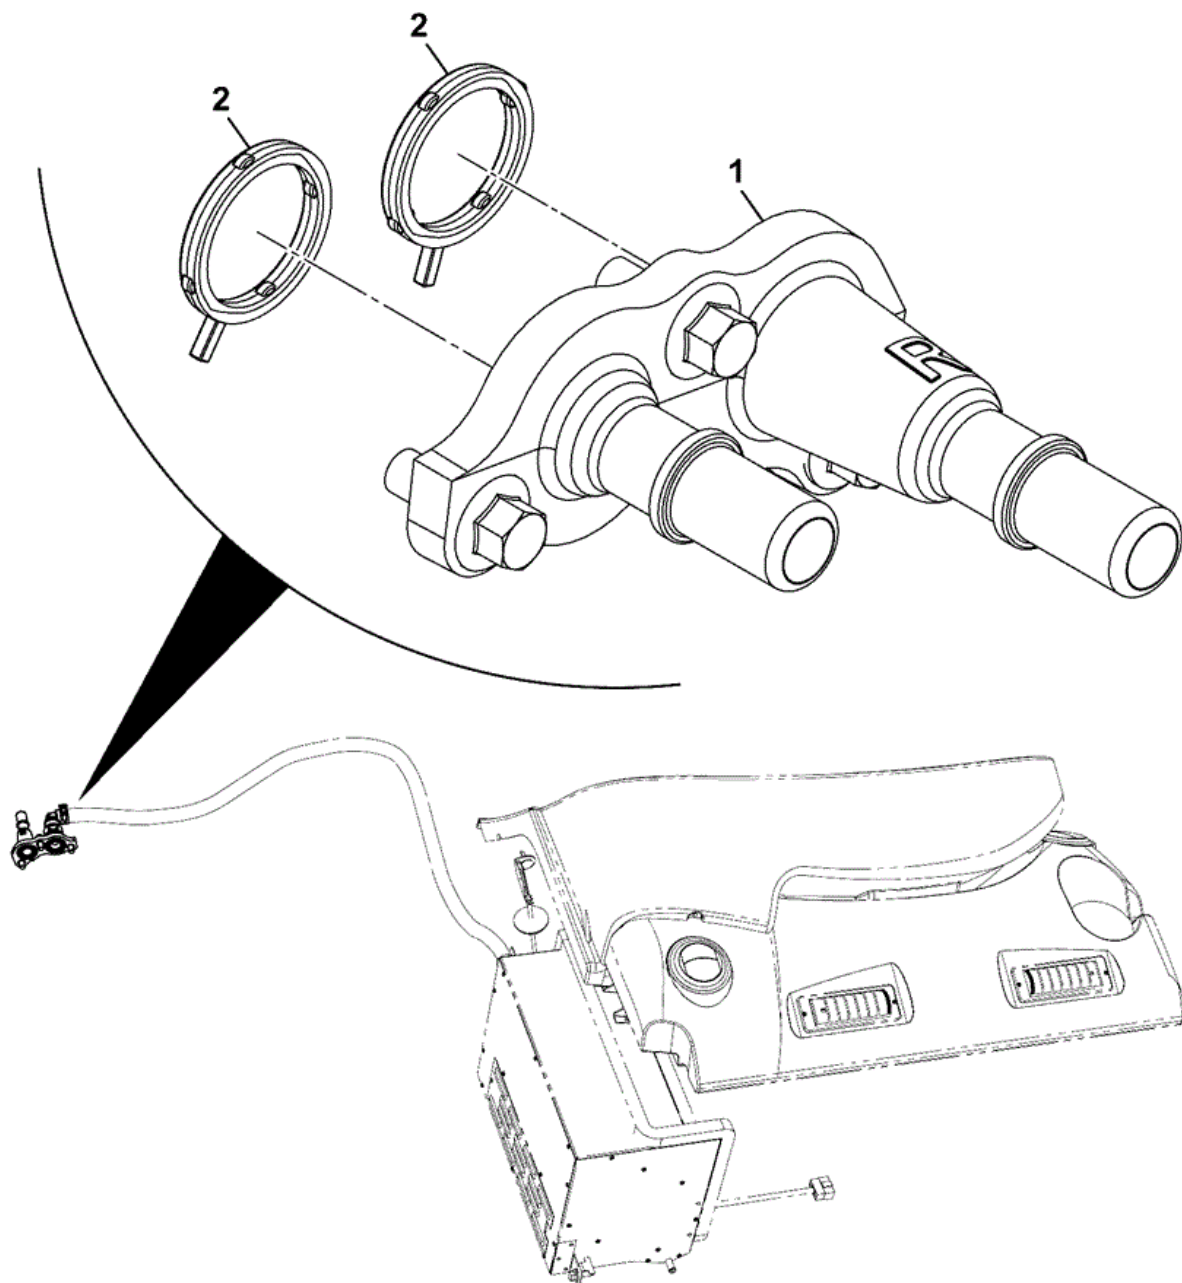

JCB 9822/0075 V470-55-1 COOLING SYSTEM HEATER SPIGOT
SEALS,320/04888,TIER 4

320-04888-1

Item	Part #	Change No	Description	Usage Code	QTY
1	320/04769		Heater spigots		1