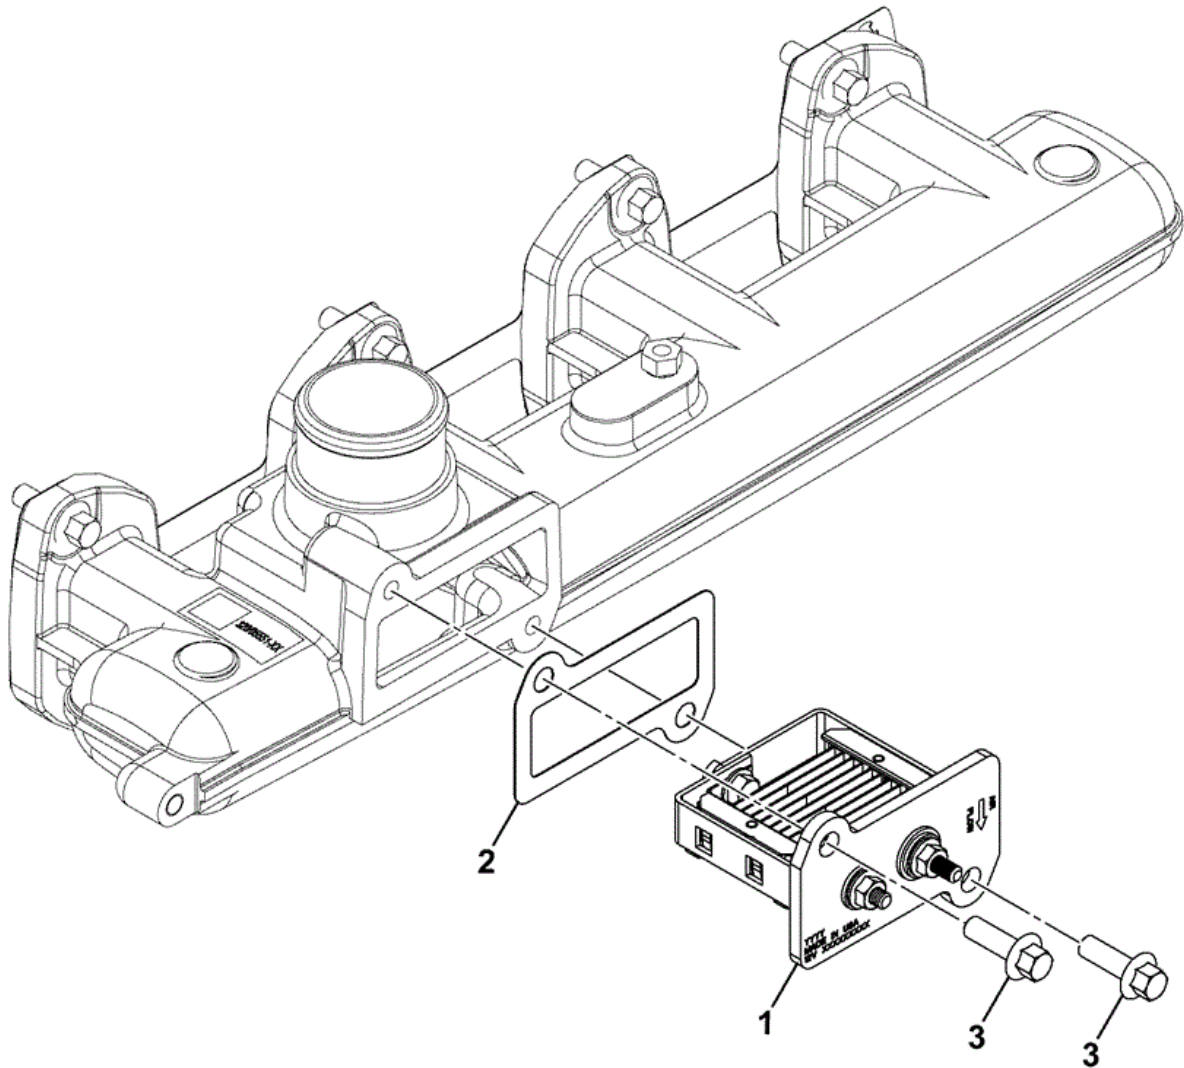

9822/0075 V320-1-1 AIR INTAKE HEATER 12V

320-20079-4

Item	Part #	Change No	Description	Usage Code	QTY
1	320/05693		Heater air intake -12v		1
2	320/05567		Gasket intake heater		1

JCB 9822/0075 V320-50-1 INTAKE HEATER BLANKING PLATES
ASSEMBLY,320/21093,TIER 4

320-21093-1

Item	Part #	Change No	Description	Usage Code	QTY
1	320/05511		Plate blanking intake heater		1

2	320/05567	Gasket intake heater	1
3	1317/3307Z	Bolt flanged M8 x 25 Flange Reduced Hex	2

JCB 9822/0075 V330-50-1 EXHAUST MANIFOLD ASSEMBLY
320/20904, TIER 4

320-20904-2

Item	Part #	Change No	Description	Usage Code	QTY
1	320/06180		Manifold exhaust machined		1

2	320/06249		Gasket /heatshield	1
3	320/06045		Bolt M10 x 57	8

9822/0075 V410-0-1 WATER PUMP ASSEMBLY

734450

Item	Part #	Change No	Description	Usage Code	QTY
1	320/04542		Pump water assembly		1
2	:320/04510		Gasket water pump		1
3	:320/04514		Screw pan head M8 x 25		4

JCB 9822/0075 V420-50-1 THERMOSTAT - WATER AND
OULET,320/21099,TIER 4