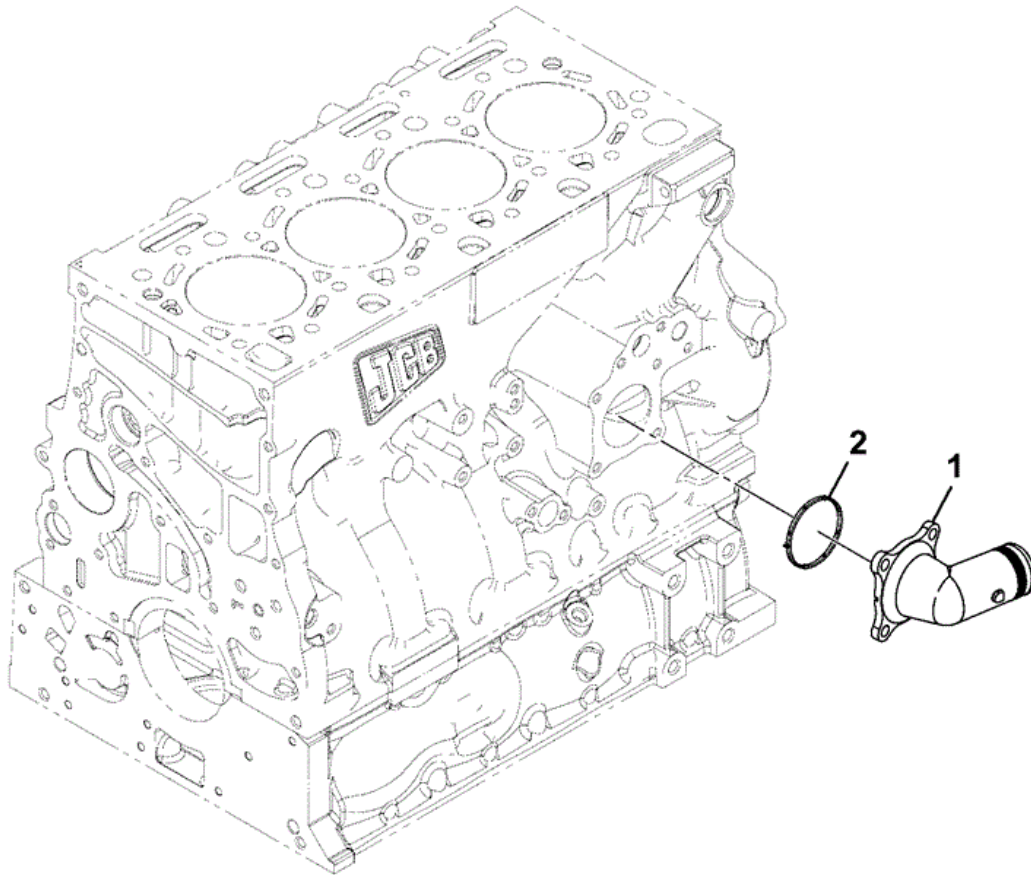

320-20904-2

Item	Part #	Change No	Description	Usage Code	QTY
1	320/06180		Manifold exhaust machined		1

2	320/06249		Gasket /heatshield	1
3	320/06045		Bolt M10 x 57	8

9822/0075 V410-0-1 WATER PUMP ASSEMBLY

734450

Item	Part #	Change No	Description	Usage Code	QTY
1	320/04542		Pump water assembly		1
2	:320/04510		Gasket water pump		1
3	:320/04514		Screw pan head M8 x 25		4

JCB 9822/0075 V420-50-1 THERMOSTAT - WATER AND
OULET,320/21099,TIER 4

9822/0075 V430-50-1 COOLANT INLET 320/20106,TIER 4

320-20106-3

Item	Part #	Change No	Description	Usage Code	QTY
1	320/04547		Connector water inlet assembly		1
2	1317/3305Z		Bolt Flanged M8 x 20 lg		4

9822/0075 V430-55-1 COOLANT INLET 320/04547,TIER 4

320-04547-1

Item	Part #	Change No	Description	Usage Code	QTY
1	320/04548		Connector water inlet		1
2	320/04501		Gasket water inlet pipe		1

JCB 9822/0075 V470-50-1 COOLING SYSTEM HEATER
SPIGOT,320/20987,TIER 4