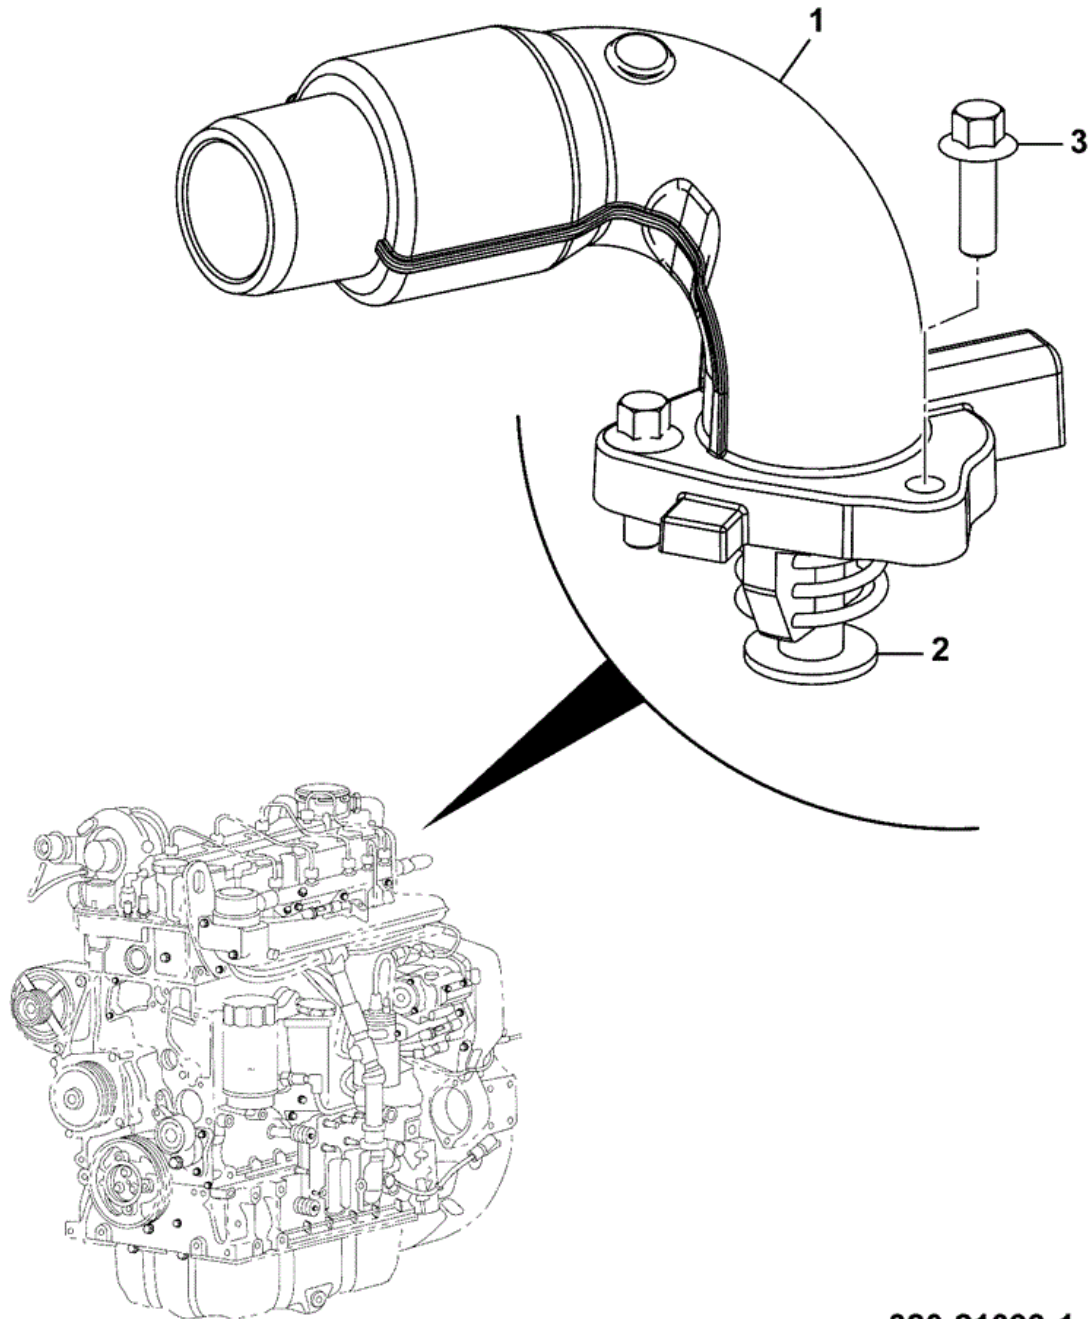

320-20904-2

Item	Part #	Change No	Description	Usage Code	QTY
1	320/06180		Manifold exhaust machined		1

2	320/06249		Gasket /heatshield	1
3	320/06045		Bolt M10 x 57	8

9822/0075 V410-0-1 WATER PUMP ASSEMBLY

734450

Item	Part #	Change No	Description	Usage Code	QTY
1	320/04542		Pump water assembly		1
2	:320/04510		Gasket water pump		1
3	:320/04514		Screw pan head M8 x 25		4

JCB 9822/0075 V420-50-1 THERMOSTAT - WATER AND
OULET,320/21099,TIER 4