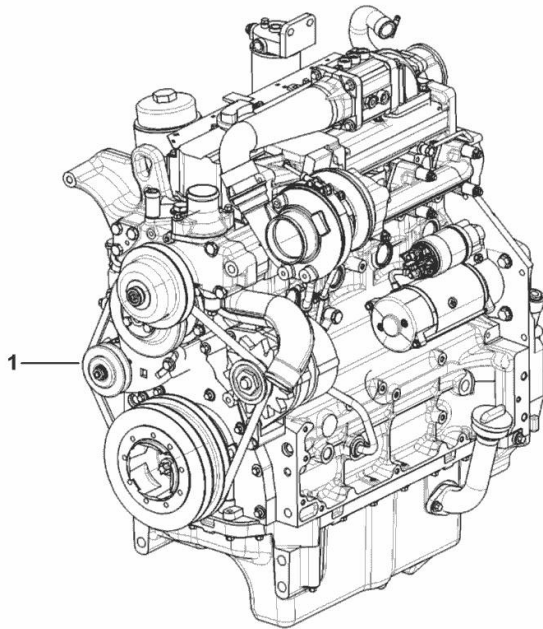

Notes:

- EXPORT U.S.A. [AGROFARM 410 T 2WD ->1001] - EXPORT U.S.A. [AGROFARM 410 T 4WD ->1001]

| | | | |
|---|----------|---|---|
| 1 | 25009840 | 1 | engine TD2012L4_62.5KW ON ORDERING PLEASE ENGINE NO. REQUIRED |
|---|----------|---|---|