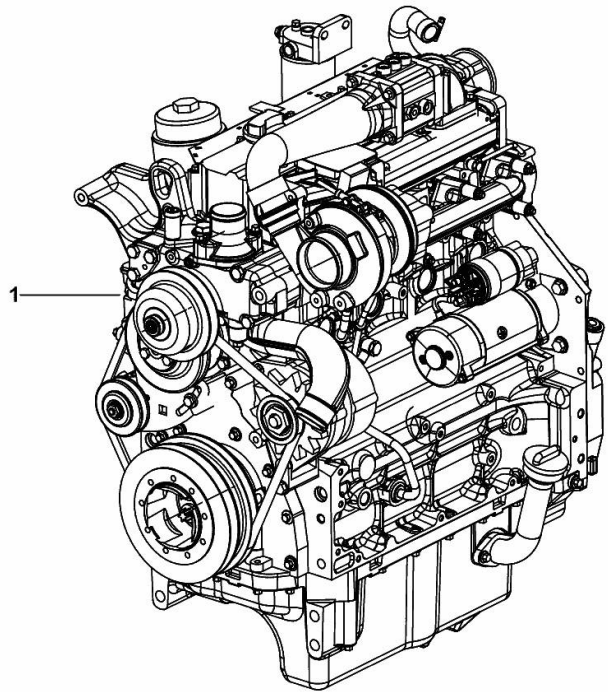

ENGINE TD2012L4_62.5KW

Fig.	P/n	QTY	Name

Notes:

- NOT FOR EUROPEAN MARKET [AGROFARM 410 T 2WD ->1001] - NOT FOR EUROPEAN MARKET [AGROFARM 410 T 4WD ->1001]

1	25009685	1	engine TD2012L4_62.5KW ON ORDERING PLEASE ENGINE NO. REQUIRED

9_O8019_05_0-A-001