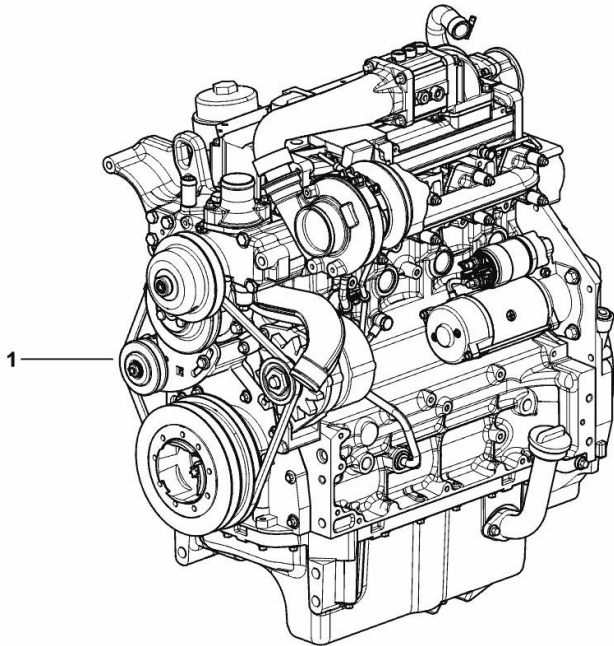

ENGINE

| Fig. | P/n | QTY | Name |
|------|-----|-----|------|
|------|-----|-----|------|

Notes:

[AGROFARM 410 T 2WD ->1001] [AGROFARM 410 T 4WD ->1001]

| | | | |
|---|----------|---|---|
| 1 | 25009120 | 1 | engine ON ORDERING PLEASE ENGINE NO. REQUIRED |
|---|----------|---|---|

9_O8019_01_0-A-001

ENGINE TD2012L4_62.5KW

| Fig. | P/n | QTY | Name |
|------|-----|-----|------|
|------|-----|-----|------|

Notes:

- NOT FOR EUROPEAN MARKET [AGROFARM 410 T 2WD ->1001] - NOT FOR EUROPEAN MARKET [AGROFARM 410 T 4WD ->1001]