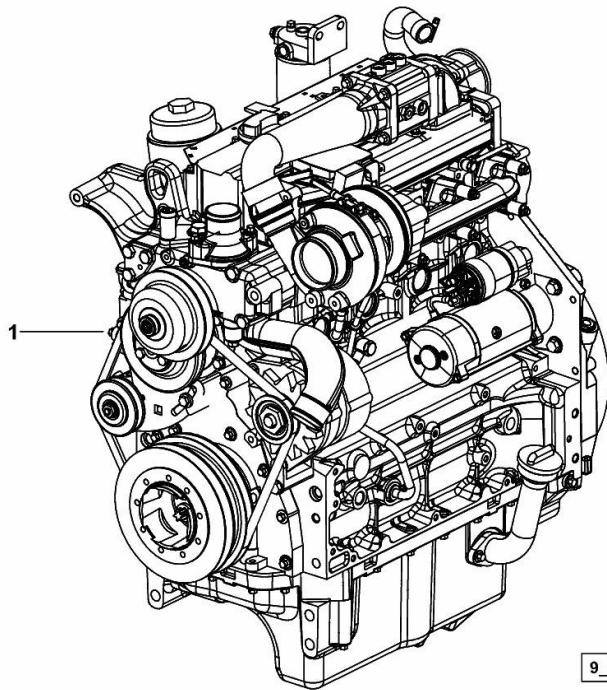

ENGINE

Fig.	P/n	QTY	Name
------	-----	-----	------

Notes:
[AGROFARM 410 T ->5001]

1	25009121	1	engine ON ORDERING PLEASE ENGINE NO. REQUIRED
---	----------	---	---

9_O8019_02_0-A-001

ENGINE TD2012L4_62.5KW

Fig.	P/n	QTY	Name
------	-----	-----	------

Notes:

- NOT FOR EUROPEAN MARKET [AGROFARM 410 T ->5001]

1	25009704	1	engine TD2012L4_62.5KW ON ORDERING PLEASE ENGINE NO. REQUIRED
---	----------	---	---

9_O8019_06_0-A-001

ENGINE TD2012L4_62.5KW

Fig.	P/n	QTY	Name
------	-----	-----	------

Notes:

- EXPORT U.S.A. [AGROFARM 410 T ->5001]

1	25009794	1	engine TD2012L4_62.5KW ON ORDERING PLEASE ENGINE NO. REQUIRED
---	----------	---	---