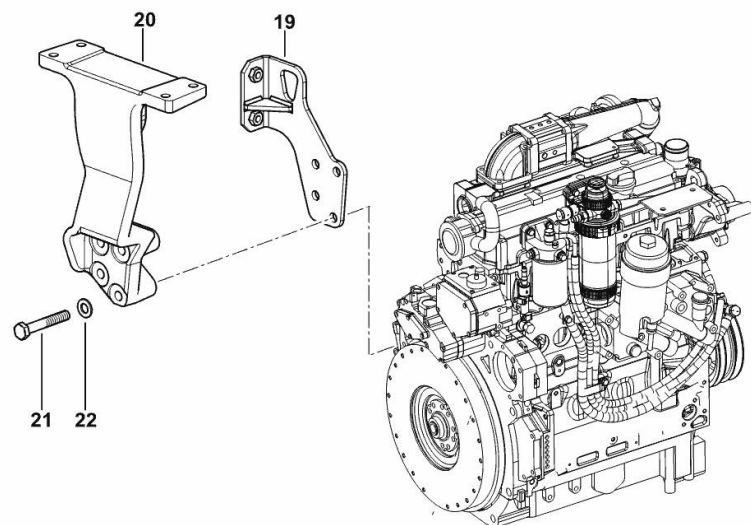

9_O8019_08_0-A-001

SUPPORTS

Fig.	P/n	QTY	Name
------	-----	-----	------

Notes:

[AGROFARM 410 T ->5001]

19	0.014.9247.3/20	1	bracket
20	0.010.6442.0/10	1	bracket
21	2.0112.322.2	4	screw m 10 p.1.5x65
22	2.1475.003.2	4	washer 10