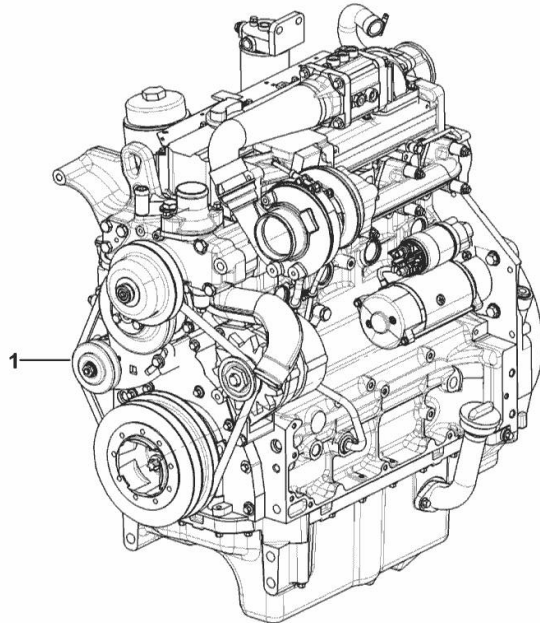

ENGINE

Fig.	P/n	QTY	Name
------	-----	-----	------

Notes:
[AGROFARM 410 T ->5001]

1	25009121	1	engine ON ORDERING PLEASE ENGINE NO. REQUIRED
---	----------	---	---

9_O8019_02_0-A-001

ENGINE TD2012L4_62.5KW

Fig.	P/n	QTY	Name
------	-----	-----	------

Notes:

- NOT FOR EUROPEAN MARKET [AGROFARM 410 T ->5001]

1	25009704	1	engine TD2012L4_62.5KW ON ORDERING PLEASE ENGINE NO. REQUIRED
---	----------	---	---

9_O8019_06_0-A-001

ENGINE TD2012L4_62.5KW

Fig.	P/n	QTY	Name
------	-----	-----	------

Notes:

- EXPORT U.S.A. [AGROFARM 410 T ->5001]

1	25009794	1	engine TD2012L4_62.5KW ON ORDERING PLEASE ENGINE NO. REQUIRED
---	----------	---	---

9_O8019_08_0-A-001

SUPPORTS

Fig.	P/n	QTY	Name
------	-----	-----	------

Notes:

[AGROFARM 410 T ->5001]

19	0.014.9247.3/20	1	bracket
20	0.010.6442.0/10	1	bracket
21	2.0112.322.2	4	screw m 10 p.1.5x65
22	2.1475.003.2	4	washer 10