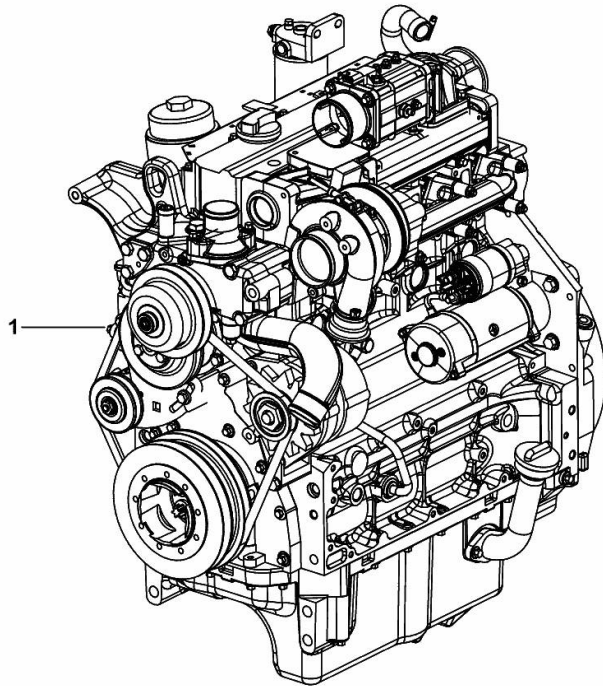

ENGINE

Fig.	P/n	QTY	Name
------	-----	-----	------

Notes:

[AGROFARM 420 TB ->5001]

1	25009123	1	engine ON ORDERING PLEASE ENGINE NO. REQUIRED
---	----------	---	---

9_08119_02_0-A-001

ENGINE TCD2012L4_73KW

Fig.	P/n	QTY	Name
------	-----	-----	------

Notes:

- NOT FOR EUROPEAN MARKET [AGROFARM 420 TB ->5001]

1	25009706	1	engine TCD2012L4_73KW ON ORDERING PLEASE ENGINE NO. REQUIRED
---	----------	---	--

9_08119_06_0-A-001

ENGINE TCD2012L4_73KW

Fig.	P/n	QTY	Name
------	-----	-----	------

Notes:

[AGROFARM 420 TB ->5001]

19	0.014.9247.3/20	1	bracket
20	0.016.7472.0	1	bracket
21	2.0112.322.2	4	screw m 10 p.1.5x65
22	2.1475.003.2	4	washer 10

9_O8016_01_0-B-001

FASTENINGS

Fig.	P/n	QTY	Name
------	-----	-----	------