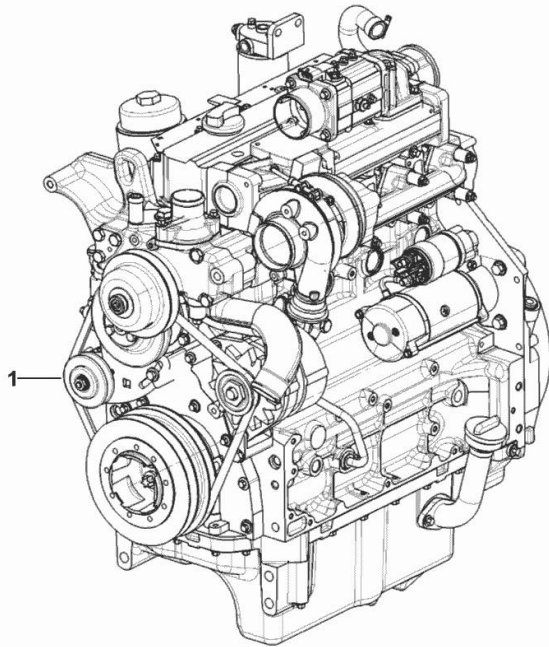

ENGINE

Fig.	P/n	QTY	Name
------	-----	-----	------

Notes:

[AGROFARM 420 TB ->5001]

1	25009123	1	engine ON ORDERING PLEASE ENGINE NO. REQUIRED
---	----------	---	---

9_08119_02_0-A-001

ENGINE TCD2012L4_73KW

Fig.	P/n	QTY	Name
------	-----	-----	------

Notes:

- NOT FOR EUROPEAN MARKET [AGROFARM 420 TB ->5001]

1	25009706	1	engine TCD2012L4_73KW ON ORDERING PLEASE ENGINE NO. REQUIRED
---	----------	---	--

9_08119_06_0-A-001

ENGINE TCD2012L4_73KW

Fig.	P/n	QTY	Name
------	-----	-----	------

Notes:

- EXPORT U.S.A. [AGROFARM 420 TB ->5001]

1	25009815	1	engine TCD2012L4_73KW ON ORDERING PLEASE ENGINE NO. REQUIRED
---	----------	---	--

9_O8119_07_0-A-001

SUPPORTS

Fig.	P/n	QTY	Name
------	-----	-----	------

Notes:

[AGROFARM 420 TB ->5001]

19	0.014.9247.3/20	1	bracket
20	0.016.7472.0	1	bracket
21	2.0112.322.2	4	screw m 10 p.1.5x65
22	2.1475.003.2	4	washer 10

9_O8016_01_0-B-001

FASTENINGS

Fig.	P/n	QTY	Name
------	-----	-----	------