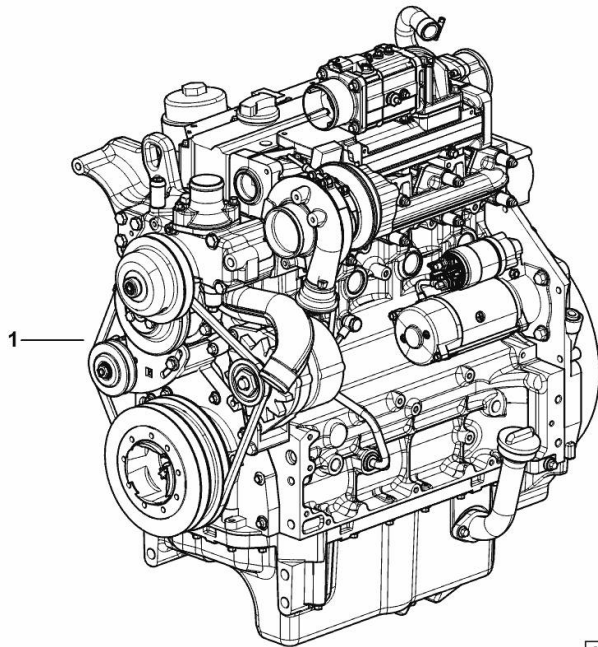

ENGINE

Fig.	P/n	QTY	Name
------	-----	-----	------

Notes:

[AGROFARM 420 TB ->5001]

1	25009123	1	engine ON ORDERING PLEASE ENGINE NO. REQUIRED
---	----------	---	---

9_08119_02_0-A-001

ENGINE TCD2012L4_73KW

Fig.	P/n	QTY	Name
------	-----	-----	------

Notes:

- NOT FOR EUROPEAN MARKET [AGROFARM 420 TB ->5001]

1	25009706	1	engine TCD2012L4_73KW ON ORDERING PLEASE ENGINE NO. REQUIRED
---	----------	---	--

9_08119_06_0-A-001

ENGINE TCD2012L4_73KW

Fig.	P/n	QTY	Name
------	-----	-----	------

Notes:

[AGROFARM 420 TB ->5001]

19	0.014.9247.3/20	1	bracket
20	0.016.7472.0	1	bracket
21	2.0112.322.2	4	screw m 10 p.1.5x65
22	2.1475.003.2	4	washer 10

9_O8016_01_0-B-001

FASTENINGS

Fig.	P/n	QTY	Name
------	-----	-----	------