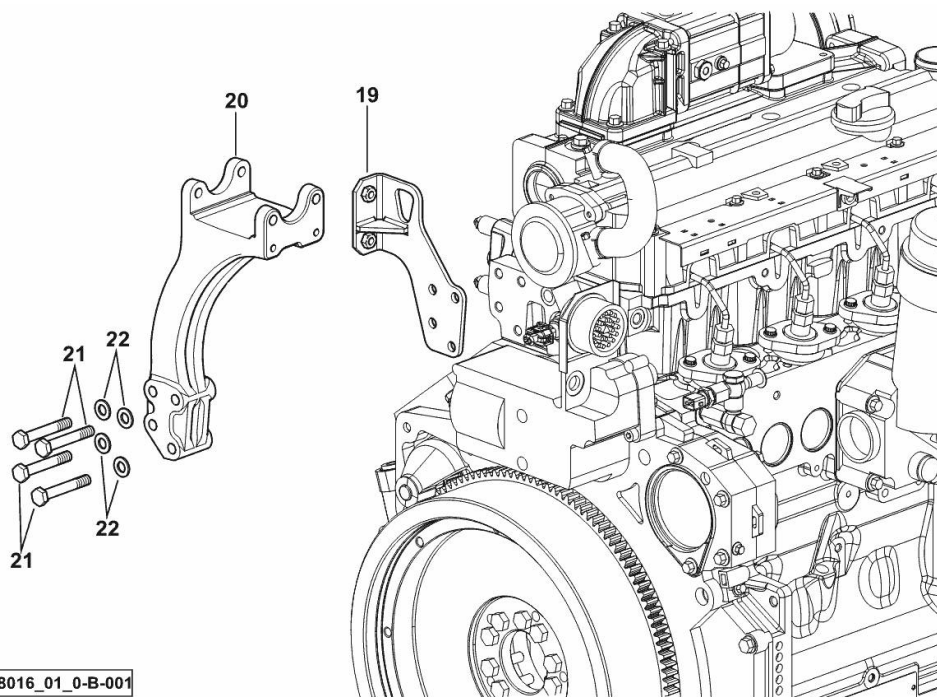

ENGINE

Fig.	P/n	QTY	Name
------	-----	-----	------

Notes:

[AGROFARM 420 TB ->5001]

1	25009123	1	engine ON ORDERING PLEASE ENGINE NO. REQUIRED
---	----------	---	---

9_08119_02_0-A-001

ENGINE TCD2012L4_73KW

Fig.	P/n	QTY	Name
------	-----	-----	------

Notes:

- EXPORT U.S.A. [AGROFARM 420 TB ->5001]

1	25009815	1	engine TCD2012L4_73KW ON ORDERING PLEASE ENGINE NO. REQUIRED
---	----------	---	--

9_O8119_07_0-A-001

SUPPORTS

Fig.	P/n	QTY	Name
------	-----	-----	------

Notes:

[AGROFARM 420 TB ->5001]

19	0.014.9247.3/20	1	bracket
20	0.016.7472.0	1	bracket
21	2.0112.322.2	4	screw m 10 p.1.5x65
22	2.1475.003.2	4	washer 10

9_O8016_01_0-B-001

FASTENINGS

Fig.	P/n	QTY	Name
------	-----	-----	------