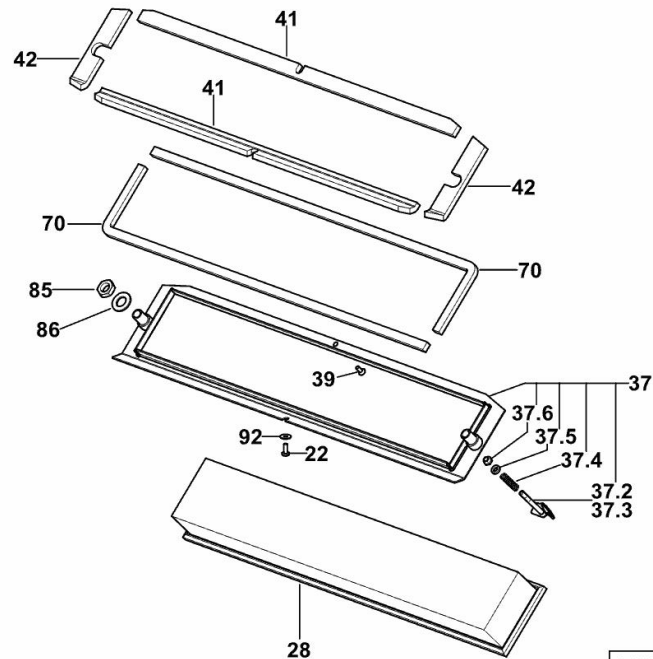

9_L1671_60_0-B-003

22	2.0339.025.3	9	screw m 6 x 16
28	0.009.9424.2/10	1	air filter element
37	0.017.8400.4/20	1	chassis frame
37.2	0.017.8404.2	1	latch sx/lh/li
37.3	0.017.8401.2	1	latch dx/rh/re
37.4	2.4019.647.2	2	spring
37.5	2.1549.583.2	2	spacer 8.2x15x3
37.6	2.1121.005.2	2	nut m 8 p.1.25
39	2.0349.008.3	1	screw m 6 x 16
41	0.017.8407.0/10	2	gasket
42	0.017.8408.0/10	2	gasket
70	0.017.6882.0	2	gasket
85	2.1011.510.2	2	nut m 18 p.1.5
86	2.1310.011.2	2	flat washer 19x34
92	2.1312.003.3	1	washer 6.6 x 18

22	2.0339.025.3	9	screw m 6 x 16
28	0.009.9424.2/10	1	air filter element
37	0.017.8400.4/10	1	chassis frame
37.2	0.017.8404.2	1	latch sx/lh/li
37.3	0.017.8401.2	1	latch dx/rh/re
37.4	2.4019.647.2	2	spring
37.5	2.1549.583.2	2	spacer 8.2x15x3
37.6	2.1121.005.2	2	nut m 8 p.1.25
39	2.0349.008.3	1	screw m 6 x 16
41	0.017.8407.0/10	2	gasket
42	0.017.8408.0/10	2	gasket
85	2.1011.510.2	2	nut m 18 p.1.5
86	2.1310.011.2	2	flat washer 19x34
92	2.1312.003.3	1	washer 6.6 x 18

1	0.007.7660.0/90	1	front grille
6	2.1312.004.2	2	washer 8x24x2
9	2.1430.005.2	4	circlip
10	0.007.6734.2/20	2	lever
13	2.1699.429.2/40	2	pin
17	2.4099.104.2/30	2	spring
25	2.1699.442.2	6	pin m 8x23.5
26	2.1599.599.2	6	washer 10.5x30x5
36	0.010.4408.2	1	crosspiece
46	2.1011.105.2	2	nut m 8 p.1.25