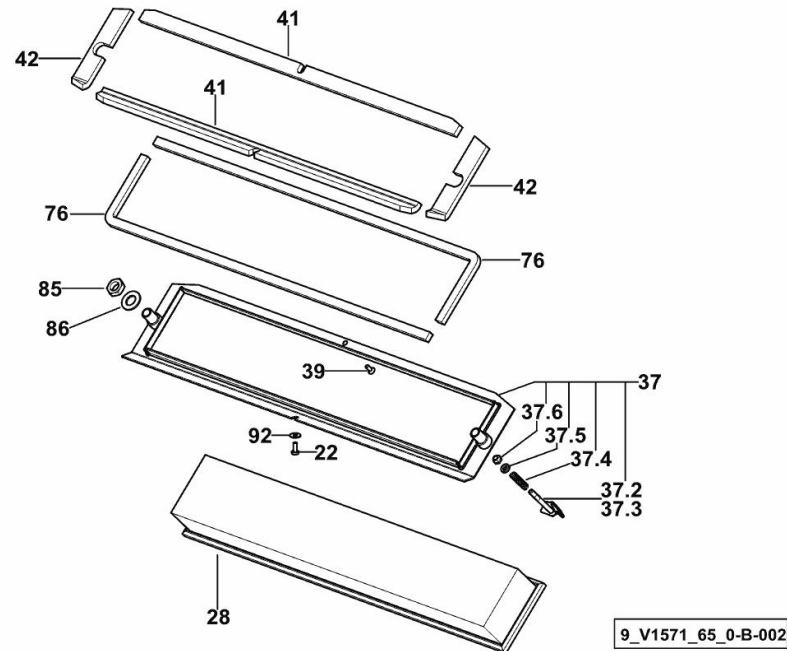

22	2.0339.025.3	9	screw m 6 x 16
28	0.009.9424.2/10	1	air filter element
37	0.017.8400.4/10	1	chassis frame
37.2	0.017.8404.2	1	latch sx/lh/li
37.3	0.017.8401.2	1	latch dx/rh/re
37.4	2.4019.647.2	2	spring
37.5	2.1549.583.2	2	spacer 8.2x15x3
37.6	2.1121.005.2	2	nut m 8 p.1.25
39	2.0349.008.3	1	screw m 6 x 16
41	0.017.8407.0/10	2	gasket
42	0.017.8408.0/10	2	gasket
85	2.1011.510.2	2	nut m 18 p.1.5
86	2.1310.011.2	2	flat washer 19x34
92	2.1312.003.3	1	washer 6.6 x 18

22	2.0339.025.3	9	screw m 6 x 16
28	0.009.9424.2/10	1	air filter element
37	0.017.8400.4/20	1	chassis frame
37.2	0.017.8404.2	1	latch sx/lh/li
37.3	0.017.8401.2	1	latch dx/rh/re
37.4	2.4019.647.2	2	spring
37.5	2.1549.583.2	2	spacer 8.2x15x3
37.6	2.1121.005.2	2	nut m 8 p.1.25
39	2.0349.008.3	1	screw m 6 x 16
41	0.017.8407.0/10	2	gasket
42	0.017.8408.0/10	2	gasket
76	0.017.6882.0	2	gasket
85	2.1011.510.2	2	nut m 18 p.1.5
86	2.1310.011.2	2	flat washer 19x34
92	2.1312.003.3	1	washer 6.6 x 18

1	0.007.7660.0/90	1	front grille
6	2.1312.004.2	2	washer 8x24x2
9	2.1430.005.2	4	circlip
10	0.007.6734.2/20	2	lever
13	2.1699.429.2/40	2	pin
17	2.4099.104.2/30	2	spring
25	2.1699.442.2	6	pin m 8x23.5
26	2.1599.599.2	6	washer 10.5x30x5
36	0.010.4408.2	1	crosspiece
46	2.1011.105.2	2	nut m 8 p.1.25