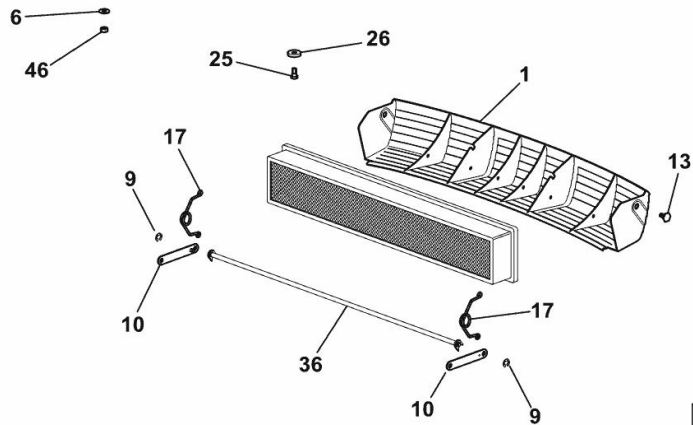

CAB INTERIOR TRIM

Fig.	P/n	QTY	Name

Notes:

- FOR TYPES WITH CAB W/O "HIGH VISIBILITY" [AGROFARM 430 2WD -> ZKDW550100TD30001] - FOR TYPES WITH CAB W/O "HIGH VISIBILITY" [AGROFARM 430 4WD -> ZKDW550200TD30001]

1	0.007.7660.0/90	1	front grille
6	2.1312.004.2	2	washer 8x24x2
9	2.1430.005.2	4	circlip
10	0.007.6734.2/20	2	lever
13	2.1699.429.2/40	2	pin
17	2.4099.104.2/30	2	spring
25	2.1699.442.2	6	pin m 8x23.5
26	2.1599.599.2	6	washer 10.5x30x5
36	0.010.4408.2	1	crosspiece
46	2.1011.105.2	2	nut m 8 p.1.25

9_L1671_22_0-A-002