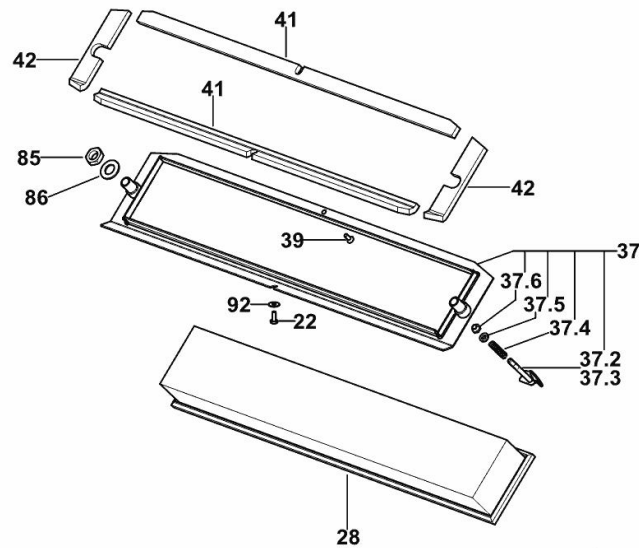

9_L1671_60_0-B-003

22	2.0339.025.3	9	screw m 6 x 16
28	0.009.9424.2/10	1	air filter element
37	0.017.8400.4/20	1	chassis frame
37.2	0.017.8404.2	1	latch sx/lh/li
37.3	0.017.8401.2	1	latch dx/rh/re
37.4	2.4019.647.2	2	spring
37.5	2.1549.583.2	2	spacer 8.2x15x3
37.6	2.1121.005.2	2	nut m 8 p.1.25
39	2.0349.008.3	1	screw m 6 x 16
41	0.017.8407.0/10	2	gasket
42	0.017.8408.0/10	2	gasket
70	0.017.6882.0	2	gasket
85	2.1011.510.2	2	nut m 18 p.1.5
86	2.1310.011.2	2	flat washer 19x34
92	2.1312.003.3	1	washer 6.6 x 18

22	2.0339.025.3	9	screw m 6 x 16
28	0.009.9424.2/10	1	air filter element
37	0.017.8400.4/10	1	chassis frame
37.2	0.017.8404.2	1	latch sx/lh/li
37.3	0.017.8401.2	1	latch dx/rh/re
37.4	2.4019.647.2	2	spring
37.5	2.1549.583.2	2	spacer 8.2x15x3
37.6	2.1121.005.2	2	nut m 8 p.1.25
39	2.0349.008.3	1	screw m 6 x 16
41	0.017.8407.0/10	2	gasket
42	0.017.8408.0/10	2	gasket
85	2.1011.510.2	2	nut m 18 p.1.5
86	2.1310.011.2	2	flat washer 19x34
92	2.1312.003.3	1	washer 6.6 x 18

1	0.007.7660.0/90	1	front grille
6	2.1312.004.2	2	washer 8x24x2
9	2.1430.005.2	4	circlip
10	0.007.6734.2/20	2	lever
13	2.1699.429.2/40	2	pin
17	2.4099.104.2/30	2	spring
25	2.1699.442.2	6	pin m 8x23.5
26	2.1599.599.2	6	washer 10.5x30x5
36	0.010.4408.2	1	crosspiece
46	2.1011.105.2	2	nut m 8 p.1.25