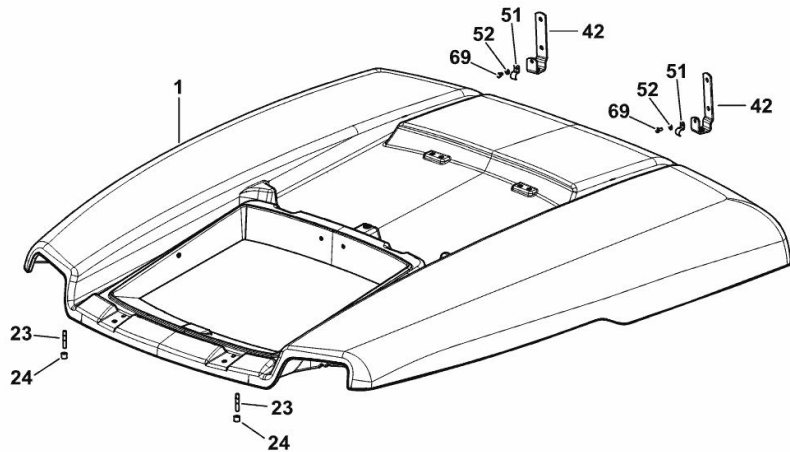

DRIVER'S CAB ROOF

Fig.	P/n	QTY	Name

Notes:

- "HIGH VISIBILITY" CAB WITHOUT F.O.P.S. [AGROFARM 430 2WD -> ZKDW550100TD30001] - "HIGH VISIBILITY" CAB WITHOUT F.O.P.S. [AGROFARM 430 4WD -> ZKDW550200TD30001]

1	0.015.1700.3/10	1	roof
23	2.0422.209.2	2	screw m 8 x 35
24	2.1579.450.2	2	spacer
42	0.015.2443.3	2	bracket
51	0.015.2442.0	2	clamp
52	2.1310.002.2	2	flat washer 6.4x12.5
69	2.0112.003.2	2	screw m 6 p.1 x 12

9_J1571_21_0-A-001