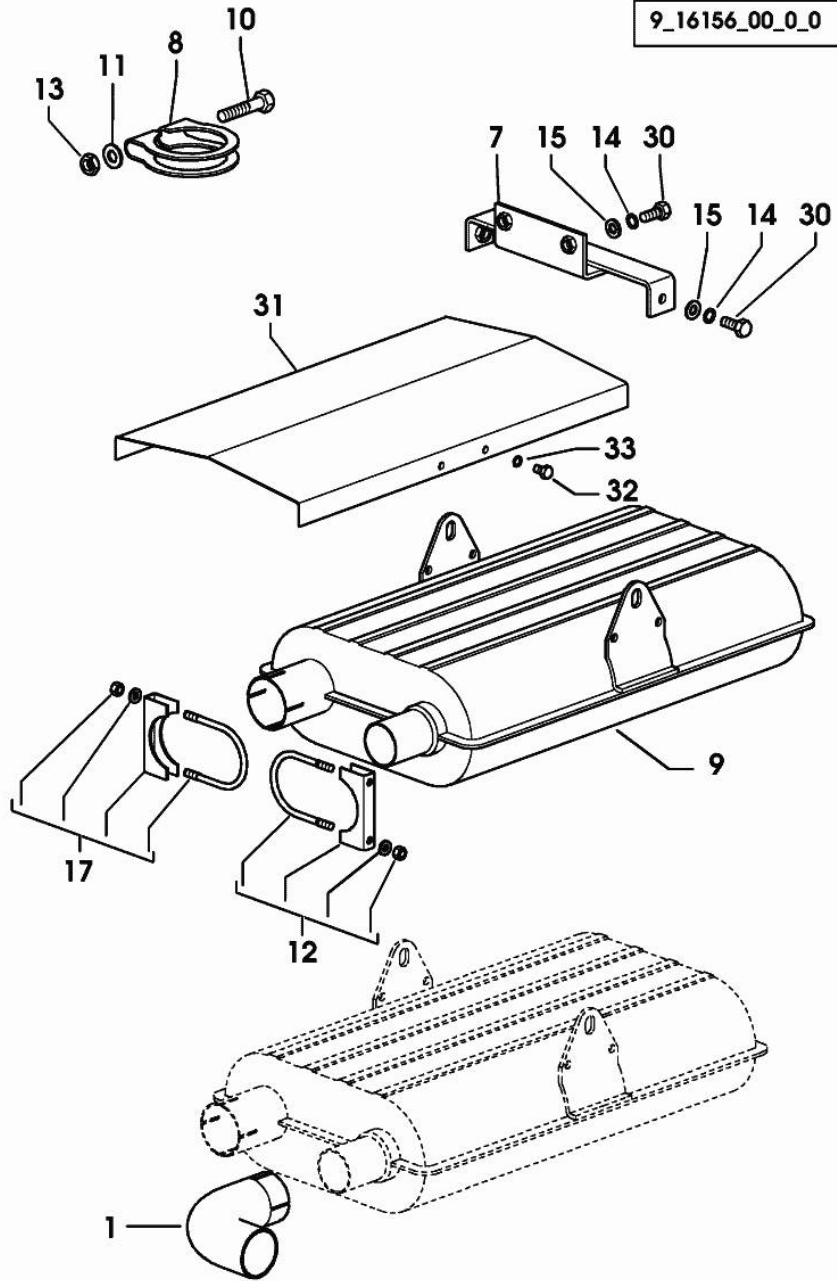

Section: ENGINE

EXHAUST SILENCER

9_16156_00_0_0

Fig.	P/n	QTY	Name
------	-----	-----	------

Notes:
[Agrolux F 60]

1	0.008.3287.0/10	1	exhaust pipe
7	0.008.8688.2/10	1	bracket
8	0.011.1316.0	1	clamp
9	0.008.3943.2/40	1	exhaust silencer
10	2.0119.234.3	1	screw m 10 p 1.5x80
11	2.1310.006.3	2	flat washer 10.5x21x2
12	0.431.5651.4	1	clamp
13	2.1011.106.3	1	nut m 10
14	2.1470.004.2	4	lock washer 8
15	2.1310.004.2	4	flat washer 8.4x17
17	0.467.5651.4	1	clamp
30	2.0112.207.2	4	screw m 8 p 1.25 x 20
31	0.007.2798.2	1	baffle
32	2.0112.002.2	4	screw m 6 p.1 x 10
33	2.1470.002.2	4	lock washer 6

Section: ENGINE

EXHAUST PIPE

Fig.	P/n	QTY	Name
------	-----	-----	------

Notes:
[Agrolux F 60]

1	0.011.8463.0	1	tube
---	--------------	---	------

9_19256_01_0_0

Section: ENGINE

PRE-FILTER - COMPONENTS