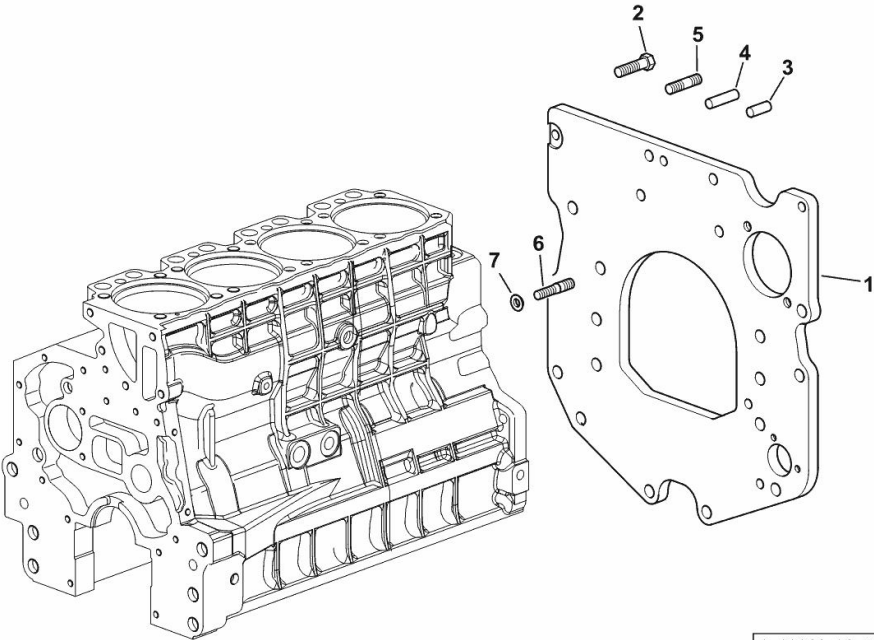

MONOBLOC ENGINE-GEARBOX CONNECTING FLANGE

Fig.	P/n	QTY	Name

Notes:
FOR ENGINES PRODUCED IN : TREVIGLIO ITALY [AGROPLUS 420 V -> ZKDP9202W0TD05001]

1	0.007.1882.0/50	1	flange
2	2.0112.511.2	8	screw m 14 p.2 x 30
3	2.1651.912.0	2	cylindrical plug 12x28
4	2.1651.917.0	1	cylindrical plug 12x40
5	2.0432.257.7	1	stud bolt m 12 p.1.75 - 1.25 x 30
6	2.0439.250.7	1	stud bolt m 12 / m 10 x 30
7	0.011.9294.0/10	1	bush

9_38611_01_0-A-001