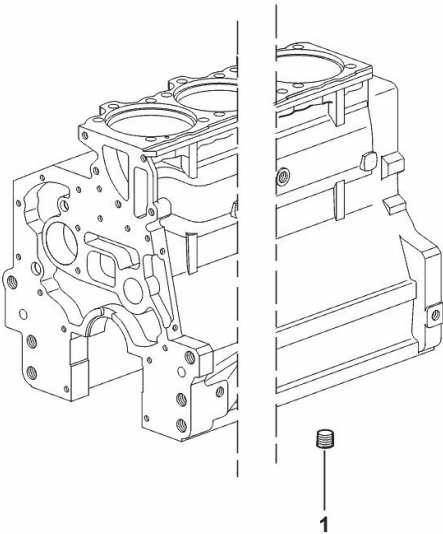

LOWER PLUG FOR CYLINDER BLOCKS

Fig.	P/n	QTY	Name

Notes:
FOR ENGINES PRODUCED IN : TREVIGLIO ITALY [AGROPLUS 420 V -> ZKDP9202W0TD05001]

1	2.3130.003.1	2	plug 3/8" gas

9_33311_06_0-A-001