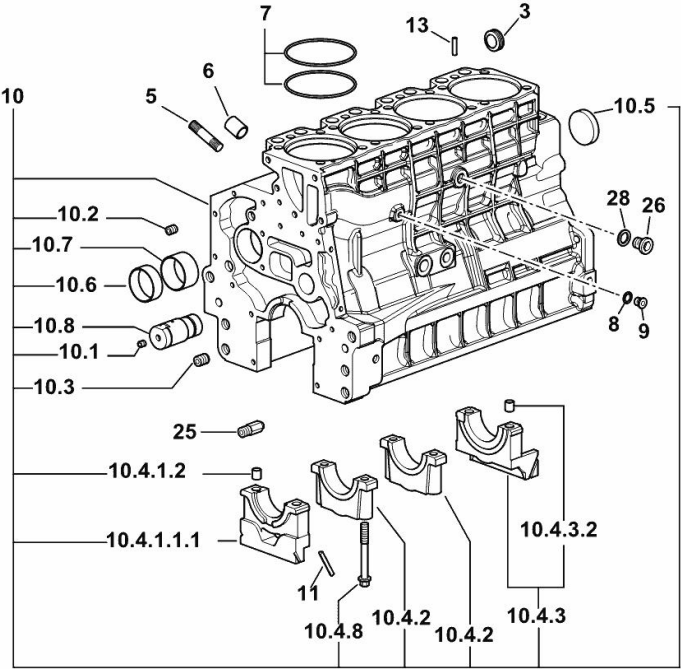

Section: B0 - ENGINE  
**CRANKCASE**

Fig.	P/n	QTY	Name
------	-----	-----	------

**Notes:**  
 FOR ENGINES PRODUCED IN : RANIPET - INDIA [AGROPLUS 420 V -> ZKDP9202W0TD05001]

3	2.3199.312.2/20	1	plug m 35x1.5x9.5
5	2.0439.279.7	8	stud bolt m 8 p.1 x 25
6	2.1559.188.2	4	bush 11.4 x 14 x16
7	2.1539.259.0	8	special oil seal 107.62x2.62
8	2.1560.010.0	1	gasket 14.2 x 20
9	2.3199.292.0	1	plug 1/4" gas
10	0.014.9655.4/30	1	crankcase
10.1	2.3130.001.1	14	plug 1/8" gas
10.2	2.3130.002.1	4	plug 1/4" gas
10.3	2.3130.003.1	6	plug 3/8" gas
10.4.1.1.1	0.065.1112.7/10	1	support
10.4.1.2	2.1699.165.0	1	bush 12.3x15x16
10.4.2	0.065.1114.0/10	3	support
10.4.3	0.065.1116.3	1	support
10.4.3.2	2.1699.165.0	1	bush 12.3x15x16
10.4.8	0.065.1117.0	10	screw m 12 x 100
10.5	2.3179.012.0	1	plug 60
10.6	0.065.1140.0	4	special bushing 59X55X20
10.7	0.065.1141.0	1	special bushing 59X55X30
10.8	0.014.1340.0/10	1	pin mm 85
11	0.066.1152.0/10	4	gasket
13	2.1549.154.2	4	bush 4.8x5.8x16
25	0.013.4946.0/10	1	sprayer nozzle
26	2.3120.101.0	1	plug m 18 p.1.5
28	2.1560.014.0	1	washer 18.2 x 24