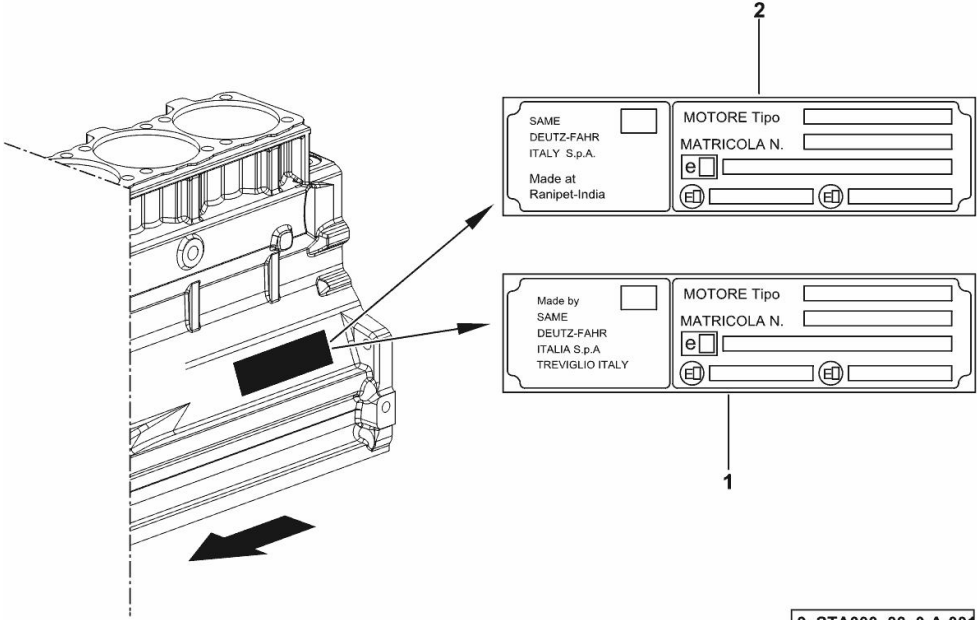

ENGINE TYPE-APPROVAL DATA PLATE

Fig.	P/n	QTY	Name
------	-----	-----	------

Notes:  
 [AGROPLUS 420 V -> ZKDP9202W0TD05001]

1	0.000.0000.1		cannot be supplied MADE BY TREVIGLIO ITALY
2	0.000.0000.1		cannot be supplied MADE AT RANIPET - INDIA

9\_STA000\_00\_0-A-001

**CRANKCASE**

Fig.	P/n	QTY	Name
------	-----	-----	------

**Notes:**  
 FOR ENGINES PRODUCED IN : TREVIGLIO ITALY [AGROPLUS 420 V -> ZKDP9202W0TD05001]

9\_O1011\_00\_0-A-001

3	2.3199.312.2/20	1	plug m 35x1.5x9.5
5	2.0439.279.7	8	stud bolt m 8 p.1 x 25
6	2.1559.188.2	4	bush 11.4 x 14 x16
7	2.1539.259.0	8	special oil seal 107.62x2.62
8	2.1560.010.0	1	gasket 14.2 x 20
9	2.3199.292.0	1	plug 1/4" gas
10	0.014.9655.4/30	1	crankcase
10.1	2.3130.001.1	14	plug 1/8" gas
10.2	2.3130.002.1	4	plug 1/4" gas
10.3	2.3130.003.1	6	plug 3/8" gas
10.4.1.1.1	0.065.1112.7/10	1	support
10.4.1.2	2.1699.165.0	1	bush 12.3x15x16
10.4.2	0.065.1114.0/10	3	support
10.4.3	0.065.1116.3	1	support
10.4.3.2	2.1699.165.0	1	bush 12.3x15x16
10.4.8	0.065.1117.0	10	screw m 12 x 100
10.5	2.3179.012.0	1	plug 60
10.6	0.065.1140.0	4	special bushing 59X55X20
10.7	0.065.1141.0	1	special bushing 59X55X30
10.8	0.014.1340.0/10	1	pin mm 85
11	0.066.1152.0/10	4	gasket
13	2.1549.154.2	4	bush 4.8x5.8x16
25	0.013.4946.0/10	1	sprayer nozzle
26	2.3120.101.0	1	plug m 18 p.1.5
28	2.1560.014.0	1	washer 18.2 x 24