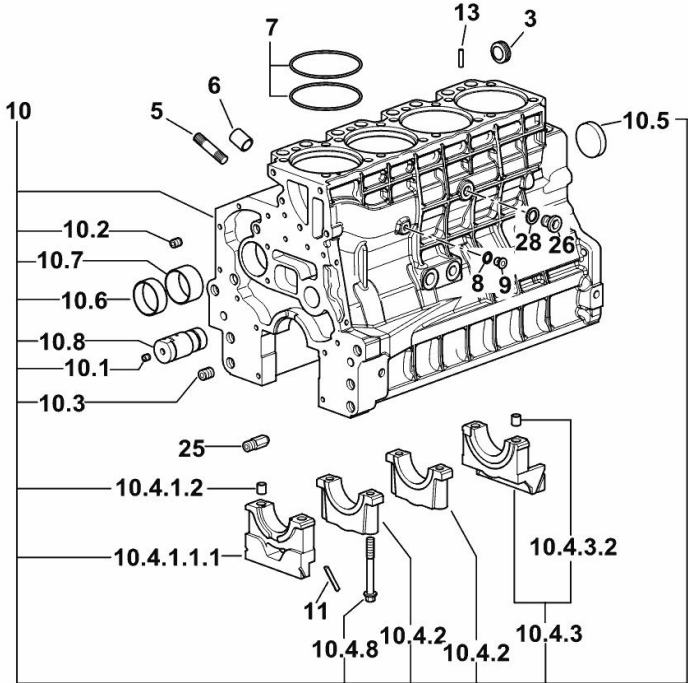

9\_STA000\_00\_0-A-001

**CRANKCASE**

Fig.	P/n	QTY	Name
------	-----	-----	------

**Notes:**  
 FOR ENGINES PRODUCED IN : TREVIGLIO ITALY [AGROPLUS 420 V -> ZKDP9202W0TD05001]

9\_O1011\_00\_0-A-001

3	2.3199.312.2/20	1	plug m 35x1.5x9.5
5	2.0439.279.7	8	stud bolt m 8 p.1 x 25
6	2.1559.188.2	4	bush 11.4 x 14 x16
7	2.1539.259.0	8	special oil seal 107.62x2.62
8	2.1560.010.0	1	gasket 14.2 x 20
9	2.3199.292.0	1	plug 1/4" gas
10	0.014.9655.4/30	1	crankcase
10.1	2.3130.001.1	14	plug 1/8" gas
10.2	2.3130.002.1	4	plug 1/4" gas
10.3	2.3130.003.1	6	plug 3/8" gas
10.4.1.1.1	0.065.1112.7/10	1	support
10.4.1.2	2.1699.165.0	1	bush 12.3x15x16
10.4.2	0.065.1114.0/10	3	support
10.4.3	0.065.1116.3	1	support
10.4.3.2	2.1699.165.0	1	bush 12.3x15x16
10.4.8	0.065.1117.0	10	screw m 12 x 100
10.5	2.3179.012.0	1	plug 60
10.6	0.065.1140.0	4	special bushing 59X55X20
10.7	0.065.1141.0	1	special bushing 59X55X30
10.8	0.014.1340.0/10	1	pin mm 85
11	0.066.1152.0/10	4	gasket
13	2.1549.154.2	4	bush 4.8x5.8x16
25	0.013.4946.0/10	1	sprayer nozzle
26	2.3120.101.0	1	plug m 18 p.1.5
28	2.1560.014.0	1	washer 18.2 x 24