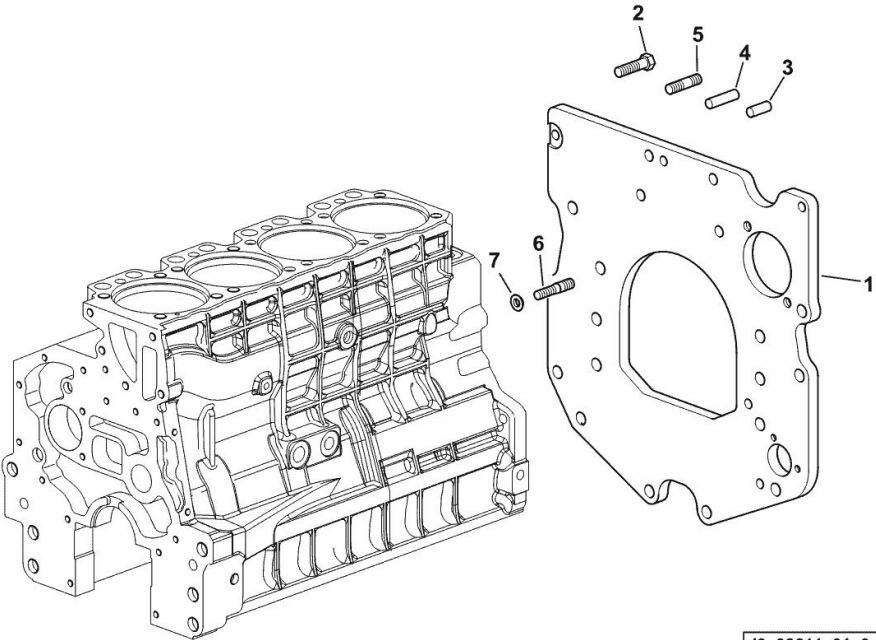

MONOBLOC ENGINE-GEARBOX CONNECTING FLANGE

Fig.	P/n	QTY	Name

Notes:
FOR ENGINES PRODUCED IN : RANIPET - INDIA [AGROPLUS 420 V -> ZKDP9202W0TD05001]

1	0.007.1882.0/50	1	flange
2	2.0112.511.2	8	screw m 14 p.2 x 30
3	2.1651.912.0	2	cylindrical plug 12x28
4	2.1651.917.0	1	cylindrical plug 12x40
5	2.0432.257.7	1	stud bolt m 12 p.1.75 - 1.25 x 30
6	2.0439.250.7	1	stud bolt m 12 / m 10 x 30
7	0.011.9294.0/10	1	bush

I9_38611_01_0-A-001