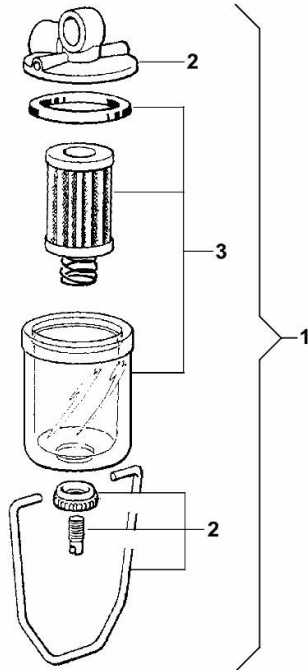

Section: ENGINE

PRE-FILTER - COMPONENTS

Fig.	P/n	QTY	Name
1	2.4319.220.0	1	precleaner
2	0.000.0000.1		cannot be supplied
3	2.4319.220.6	1	fuel filter element

2_4319_220_0