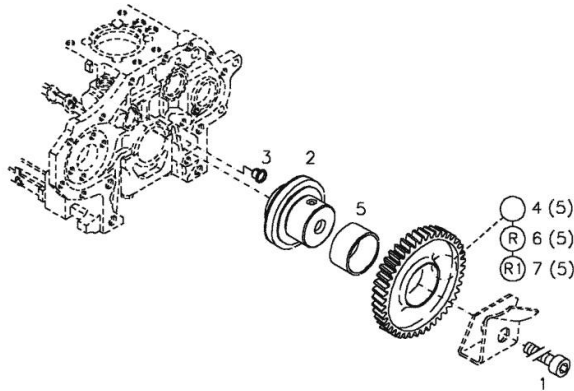

001 ©

Section: ENGINE

PARTS SET - ENGINE MOUNTING

Fig.	P/n	QTY	Name
Notes:			
[Agroplus 60]			
1	2.4319.220.0	1	precleaner COMPONENT PARTS SEE COMPONENTS LIST ☞ 2.4319.220.0
2	2.3339.040.2	1	pipe union m 14 p.1.5x45
3	2.1561.007.0	7	copper gasket 14,8x22.2
4	0.012.6450.0		tube Ø mm 13/20
5	2.6850.003.0	7	clamp 16-25
6	0.012.6508.3	1	pump
7	0.010.6209.3	1	tube
8	2.4319.230.0	1	fuel filter COMPONENT PARTS SEE COMPONENTS LIST ☞ 2.4319.230.0
9	2.3332.004.1	1	pipe union m 14 p.1.5
10	0.012.6449.0		tube
11	0.012.6447.0		tube
12	2.4119.163.0	1	belt mm 10.7x1500
13	2.0112.309.2	4	screw m 10 p.1.5 x 25
14	2.1310.006.2	2	flat washer 10.5x21
15	2.1470.006.2	2	lock washer 10
18	2.1310.004.2	1	flat washer 8.4x17
19	2.1011.105.2	1	nut m 8 p.1.25
20	2.6839.063.0	1	clamp Ø 50
21	2.1011.106.2	2	nut m 10 p.1.5
22	0.010.5692.3/20	1	support
23	2.3339.751.2	1	pipe fitting
25	0.010.6170.3	1	tube
26	2.3339.723.2	1	pipe fitting m 14 p.1.5
27	0.010.6230.0/10	1	plug
28	0.010.6150.3	1	tube