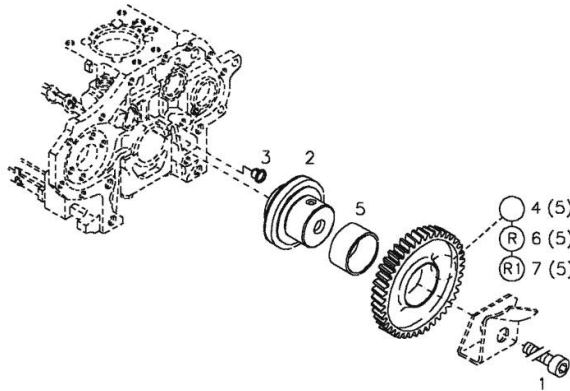

Section: ENGINE
IDLER BEARING

Fig.	P/n	QTY	Name

Notes:
[Agroplus 60]

Engine serial number: