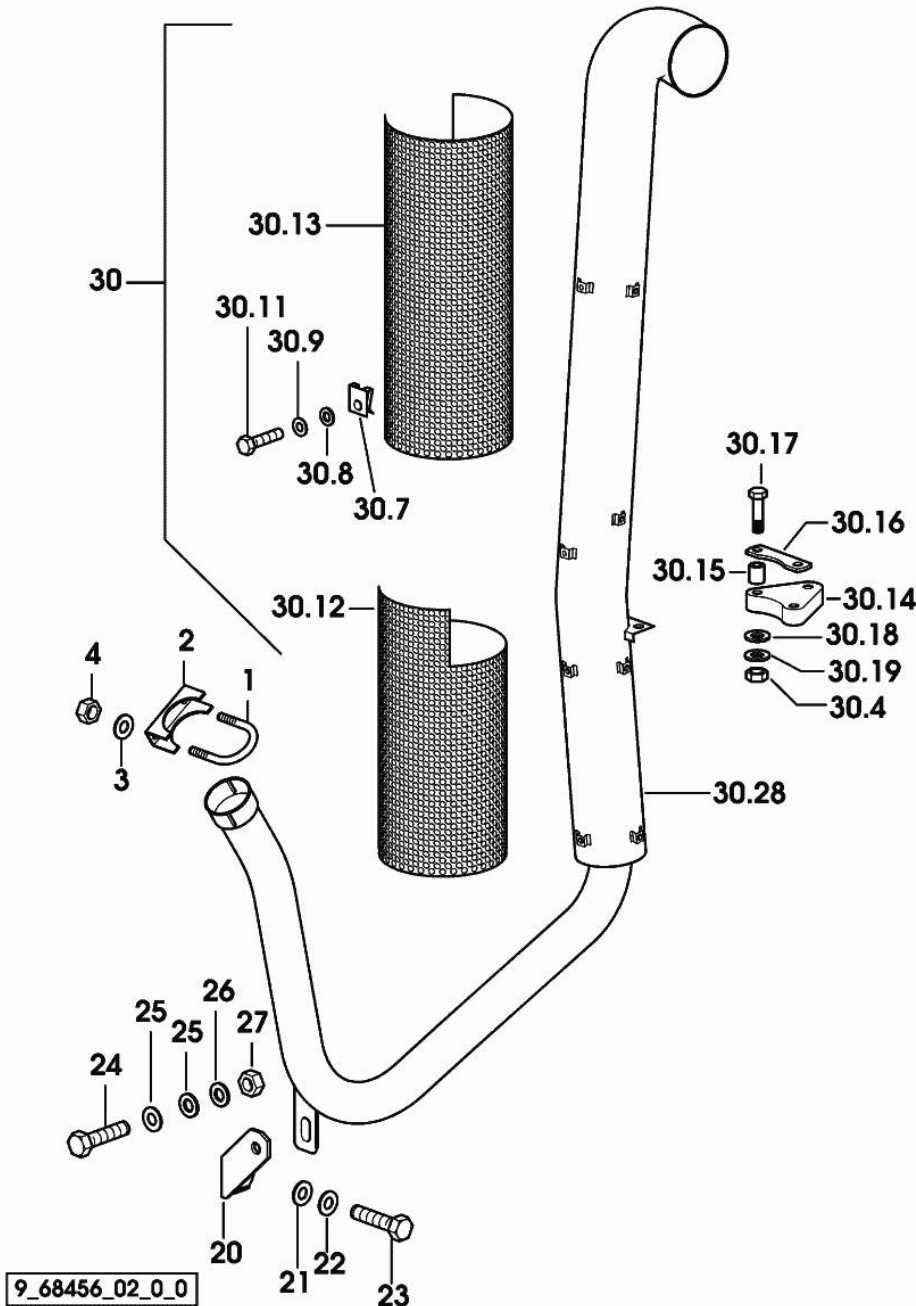

Section: ENGINE
EXHAUST SILENCER

Fig.	P/n	QTY	Name

Notes:
[Agroplus 60]

1	0.007.1441.0/10	1	u bolt
2	0.007.1440.0	1	clamp
3	2.1474.009.2	2	spring washer 8
4	2.1011.105.2	2	nut m 8 p.1.25
20	0.010.8824.0	1	bracket
21	2.1310.010.2	1	flat washer 17x30
22	2.1470.009.2	1	lock washer 16
23	2.0112.613.2	1	screw m 16 p.2x35
24	2.0112.309.2	1	screw m 10 p.1.5 x 25
25	2.1310.006.2	2	flat washer 10.5x21
26	2.1470.006.2	1	lock washer 10
27	2.1011.106.2	1	nut m 10 p.1.5
30	0.011.9143.4	1	exhaust pipe
30.4	2.1011.105.2	2	nut m 8 p.1.25
30.7	2.6999.064.6	8	special nut m 6
30.8	2.1470.002.2	8	lock washer 6
30.9	2.1310.002.2	8	flat washer 6.4x12.5
30.11	2.0112.003.2	8	screw m 6 p.1 x 12
30.12	0.010.8830.0	1	shield
30.13	0.010.8831.0	1	shield
30.14	0.010.8826.0	1	anti-vibration mounting
30.15	2.1549.391.2	2	spacer 8.4x12x25
30.16	0.010.8827.0	1	small plate
30.17	2.0112.215.2	2	screw m 8 p.1.25 x 40
30.18	2.1310.004.2	2	flat washer 8.4x17
30.19	2.1470.004.2	2	lock washer 8
30.28	0.000.0000.1		cannot be supplied