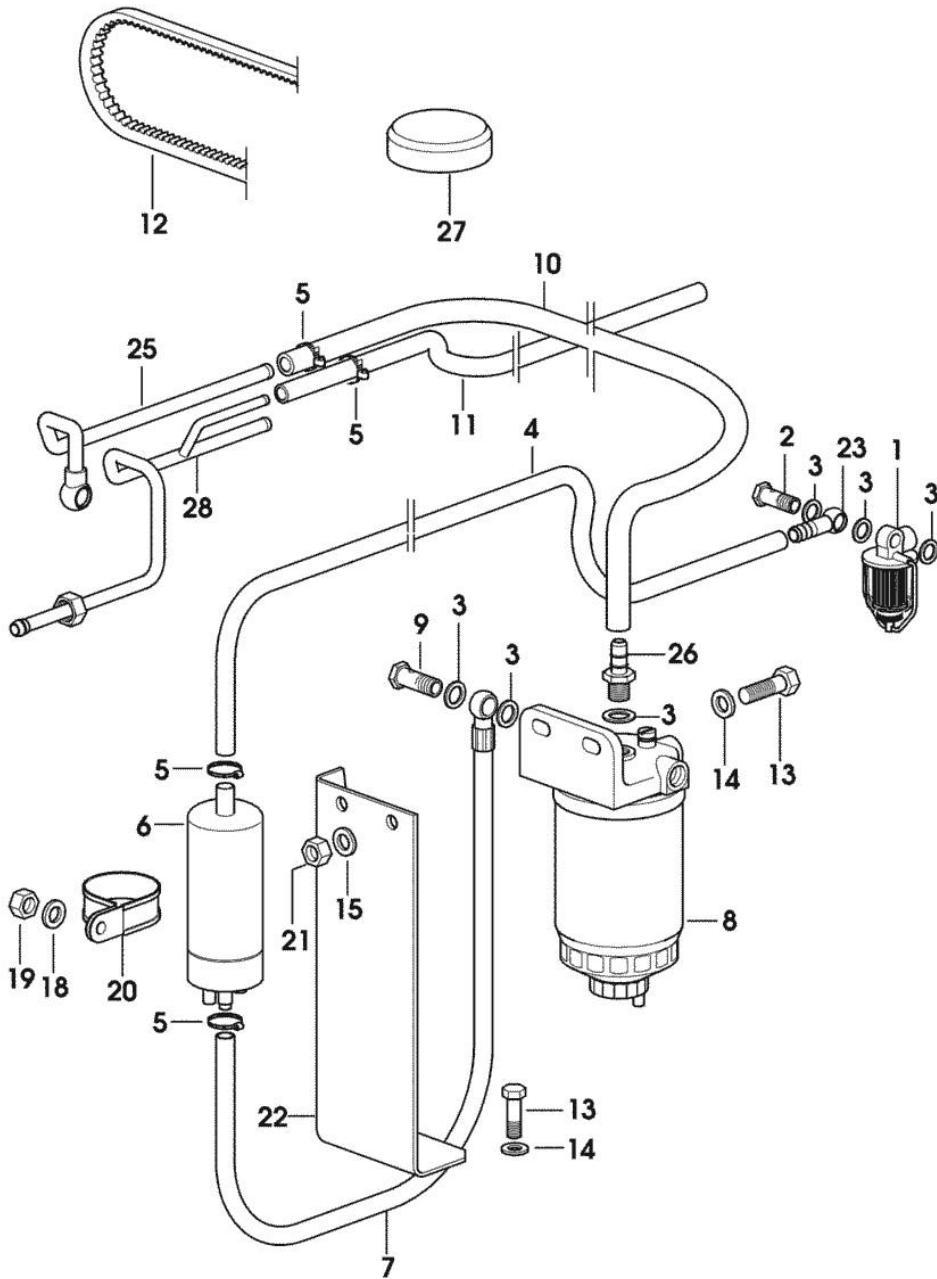

001 ©

Section: ENGINE
IDLER BEARING

Fig.	P/n	QTY	Name
1	01151461	1	screw ISO 004762- M10 X 60 -10.9-OELGESCHW
2	04156285	1	journal
3	04156283	1	bush
4	04153996	1	gear wheel WITH ITEM (5) STANDARD
5	03362538	1	bushing
6	04233371	1	wheel WITH ITEM (5) RENAULT F 4L912/913
7	04233374	1	support WITH ITEM (5) RENAULT F 4L912/913

001 ©

Section: ENGINE

PARTS SET - ENGINE MOUNTING

Fig.	P/n	QTY	Name
Notes:			
[Agroplus 60]			
1	2.4319.220.0	1	precleaner COMPONENT PARTS SEE COMPONENTS LIST ☞ 2.4319.220.0
2	2.3339.040.2	1	pipe union m 14 p.1.5x45
3	2.1561.007.0	7	copper gasket 14,8x22.2
4	0.012.6450.0		tube Ø mm 13/20
5	2.6850.003.0	7	clamp 16-25
6	0.012.6508.3	1	pump
7	0.010.6209.3	1	tube
8	2.4319.230.0	1	fuel filter COMPONENT PARTS SEE COMPONENTS LIST ☞ 2.4319.230.0
9	2.3332.004.1	1	pipe union m 14 p.1.5
10	0.012.6449.0		tube
11	0.012.6447.0		tube
12	2.4119.163.0	1	belt mm 10.7x1500
13	2.0112.309.2	4	screw m 10 p.1.5 x 25
14	2.1310.006.2	2	flat washer 10.5x21
15	2.1470.006.2	2	lock washer 10
18	2.1310.004.2	1	flat washer 8.4x17
19	2.1011.105.2	1	nut m 8 p.1.25
20	2.6839.063.0	1	clamp Ø 50
21	2.1011.106.2	2	nut m 10 p.1.5
22	0.010.5692.3/20	1	support
23	2.3339.751.2	1	pipe fitting
25	0.010.6170.3	1	tube
26	2.3339.723.2	1	pipe fitting m 14 p.1.5
27	0.010.6230.0/10	1	plug
28	0.010.6150.3	1	tube

9_39419_10_0_0

SIDE EXHAUST SILENCER

Fig.	P/n	QTY	Name
------	-----	-----	------

Notes:
[Agroplus 60]

1	0.010.5595.4/30	1	silencer
2	2.1019.033.0	4	special nut m 8 p.1
3	2.1474.009.2	4	spring washer 8
4	2.0432.007.2	4	stud bolt m 8 p.1.25 / p.1 x 30
5	0.010.6089.0	1	gasket