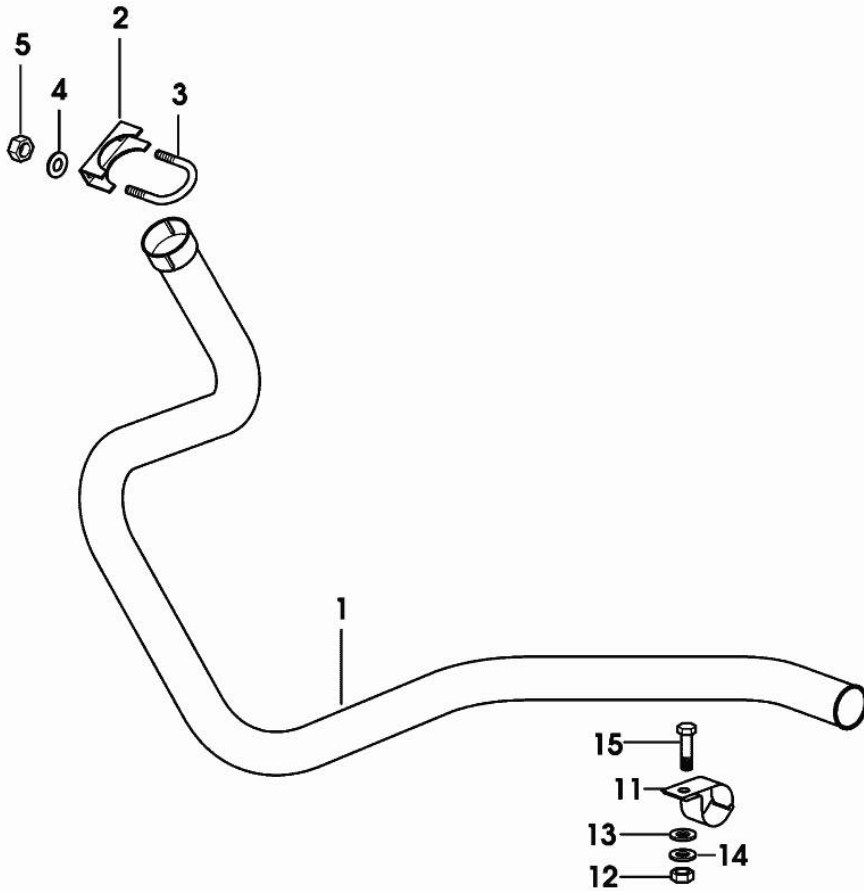

001 ©

Section: ENGINE

PARTS SET - ENGINE MOUNTING

Fig.	P/n	QTY	Name
Notes:			
[Agroplus 60]			
1	2.4319.220.0	1	precleaner COMPONENT PARTS SEE COMPONENTS LIST ☞ 2.4319.220.0
2	2.3339.040.2	1	pipe union m 14 p.1.5x45
3	2.1561.007.0	7	copper gasket 14,8x22.2
4	0.012.6450.0		tube Ø mm 13/20
5	2.6850.003.0	7	clamp 16-25
6	0.012.6508.3	1	pump
7	0.010.6209.3	1	tube
8	2.4319.230.0	1	fuel filter COMPONENT PARTS SEE COMPONENTS LIST ☞ 2.4319.230.0
9	2.3332.004.1	1	pipe union m 14 p.1.5
10	0.012.6449.0		tube
11	0.012.6447.0		tube
12	2.4119.163.0	1	belt mm 10.7x1500
13	2.0112.309.2	4	screw m 10 p.1.5 x 25
14	2.1310.006.2	2	flat washer 10.5x21
15	2.1470.006.2	2	lock washer 10
18	2.1310.004.2	1	flat washer 8.4x17
19	2.1011.105.2	1	nut m 8 p.1.25
20	2.6839.063.0	1	clamp Ø 50
21	2.1011.106.2	2	nut m 10 p.1.5
22	0.010.5692.3/20	1	support
23	2.3339.751.2	1	pipe fitting
25	0.010.6170.3	1	tube
26	2.3339.723.2	1	pipe fitting m 14 p.1.5
27	0.010.6230.0/10	1	plug
28	0.010.6150.3	1	tube

9_68356_00_0_0

Section: ENGINE

REAR EXHAUST SILENCER

Fig.	P/n	QTY	Name
------	-----	-----	------

Notes:
[Agroplus 60]

1	0.010.6076.3	1	exhaust pipe
2	0.007.1440.0	1	clamp
3	0.007.1441.0/10	1	u bolt
4	2.1474.009.2	2	spring washer 8
5	2.1011.105.2	2	nut m 8 p.1.25
11	0.012.6653.2	1	fascia
12	2.1011.105.2	1	nut m 8 p.1.25
13	2.1310.004.2	1	flat washer 8.4x17
14	2.1470.004.2	1	lock washer 8
15	2.0122.209.2	1	screw m 8 p.1 x 25