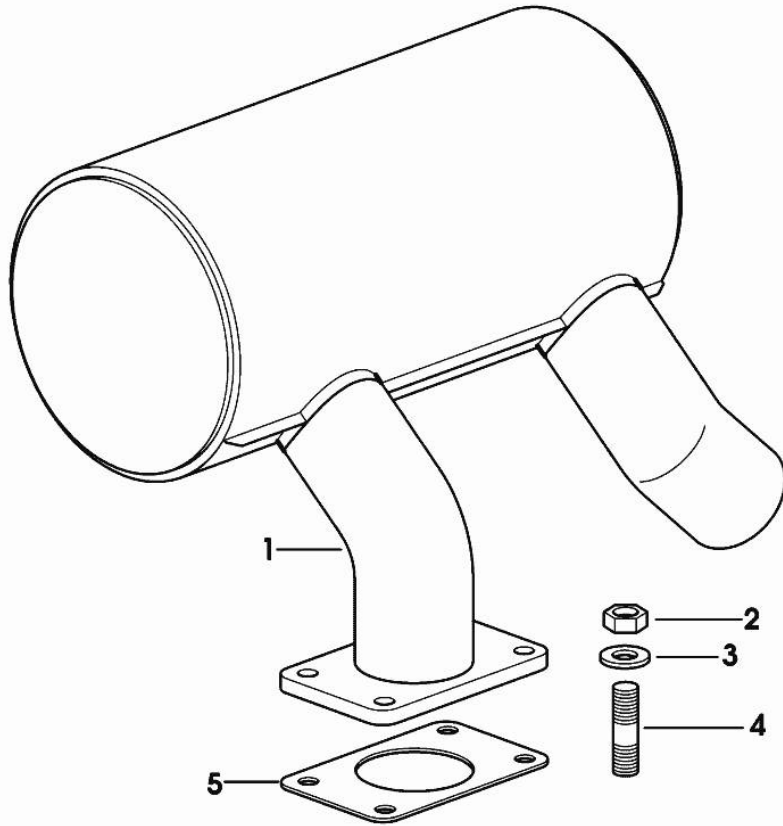

SIDE EXHAUST SILENCER

Fig.	P/n	QTY	Name

Notes:
[Agroplus 60]

1	0.010.5595.4/30	1	silencer
2	2.1019.033.0	4	special nut m 8 p.1
3	2.1474.009.2	4	spring washer 8
4	2.0432.007.2	4	stud bolt m 8 p.1.25 / p.1 x 30
5	0.010.6089.0	1	gasket

9_68356_00_0_0