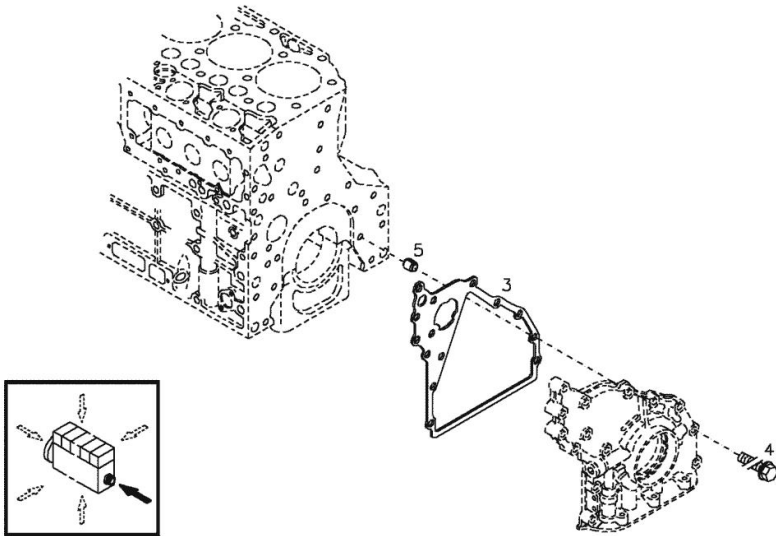

001 ©

3	04204450	1	gasket
4	01143362	14	screw
5	01181406	1	bushing