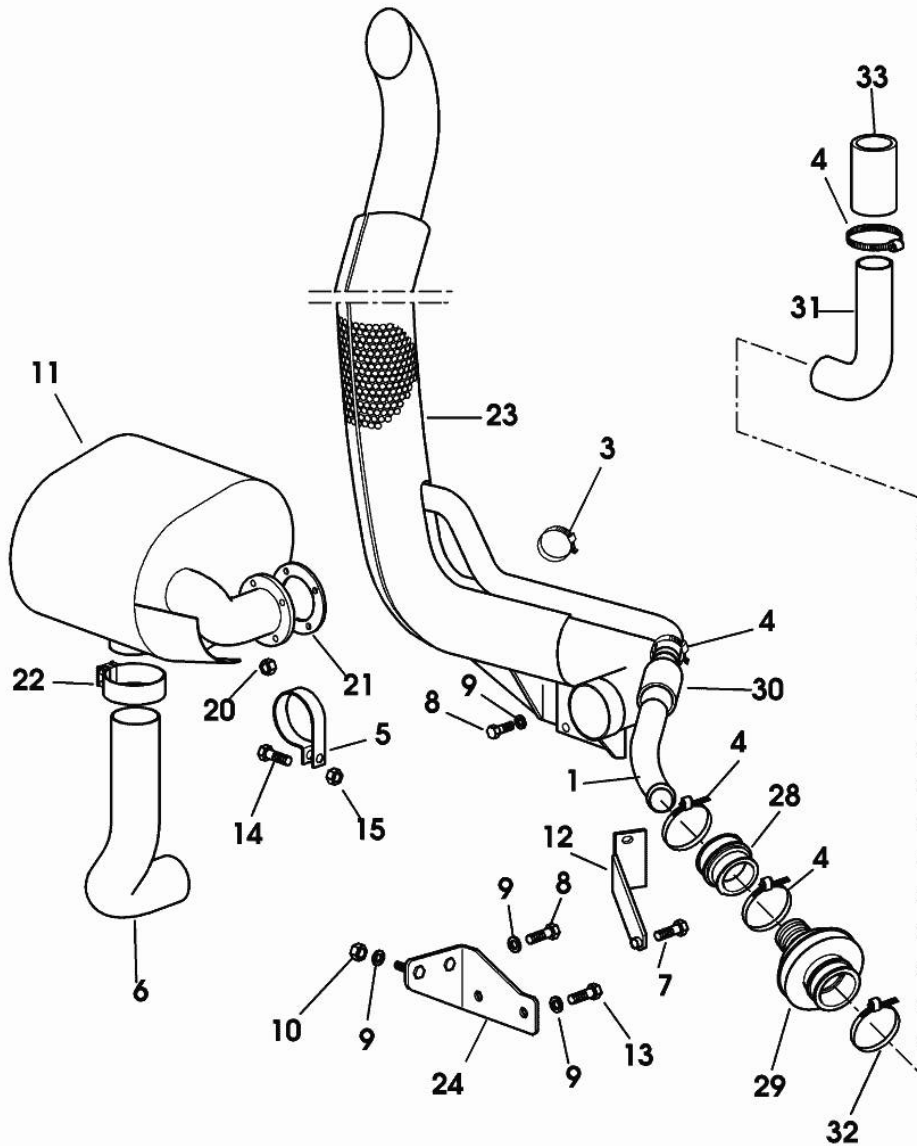

Section: ENGINE

EXHAUST SILENCER

Fig.	P/n	QTY	Name
------	-----	-----	------

Notes:
[Agrotron 130]

1	04451135	1	primer
3	01173952	1	band
4	01173969	5	clamp 32-50
5	04422728	1	fascia
6	04436010	1	manifold
7	01111308	1	screw m 10 x 50
8	01112538	4	screw m 12 x 35, d933
9	01174738	7	flat washer 12.5x26x6
10	01112858	2	nut m 12, d934
11	04436007	1	silencer
12	04437930	1	bracket
13	01112554	1	screw m 12 x 45
14	01112429	2	screw m 10 x 30, d933
15	01102659	3	nut m 10, d934
20	01144673	4	nut
21	04209203	1	gasket
22	04427255	1	clamp
23	04436011.4/10	1	exhaust pipe
24	04437932	1	bracket
28	04450656	1	adapter
29	04450649	1	adapter
30	04432016	2	rubber sleeve
31	04450659	1	tube
32	01173966	1	fascia 12-20
33	04452965	1	bush

1	01179634	1	plug H 2860 -A36-ST-FE/ZNPHR
---	----------	---	---------------------------------

PLUG

Fig.	P/n	QTY	Name
185	01016127	1	sealing compound ml. 50 H 699 -DEUTZDW72-50ML

001 ©

Section: ENGINE
FASTENINGS

001 ©

3	04204450	1	gasket
4	01143362	14	screw

Section: ENGINE
FASTENINGS

Fig.	P/n	QTY	Name
5	01181406	1	bushing

001 ©

OIL PRESSUR.SWITCH

Fig.	P/n	QTY	Name
------	-----	-----	------

Notes:

002 ©

Section: ENGINE

OIL PRESSUR.SWITCH

Fig.	P/n	QTY	Name
			(2-5)
2	04200782	1	spring
3	04207120	1	piston
4	04207121	1	spacer
5	04201794	1	ring
187	01016123	1	small plate

002 ©

Buy Now

Our support email:

ebooklibonline@outlook.com