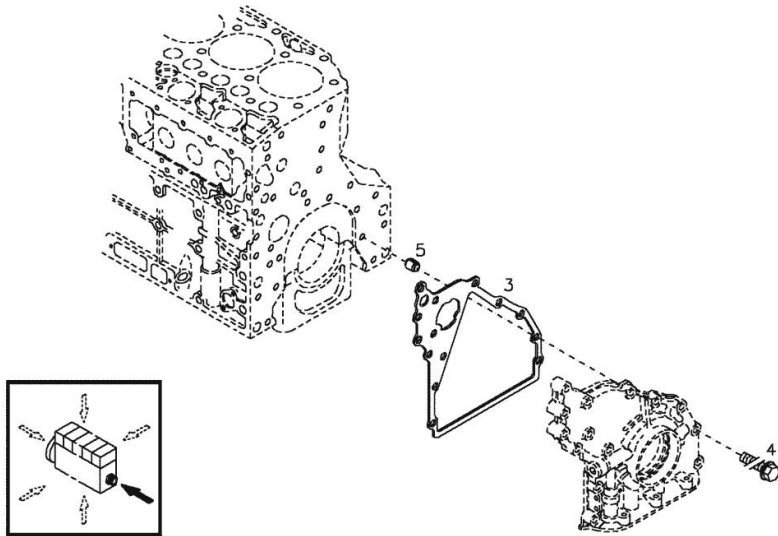

001 ©

3	04204450	1	gasket
4	01143362	14	screw
5	01181406	1	bushing