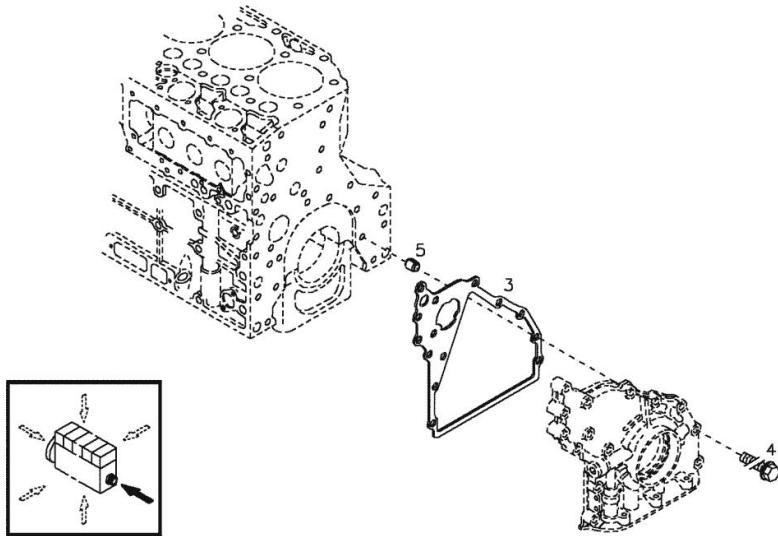

001 ©

3	04204450	1	gasket
4	01143362	14	screw
5	01181406	1	bushing