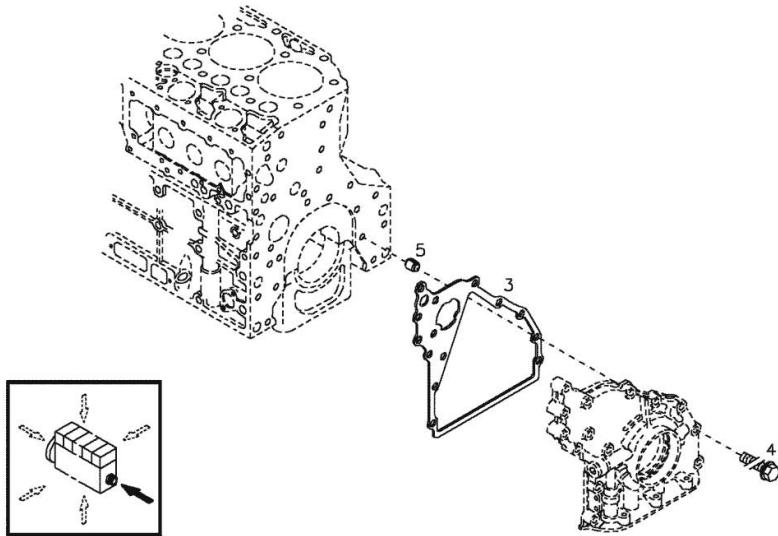

1	01179634	1	plug H 2860 -A36-ST-FE/ZNPHR
185	01016127	1	sealing compound ml. 50 H 699 -DEUTZDW72-50ML

Section: ENGINE
FASTENINGS

Fig.	P/n	QTY	Name
------	-----	-----	------

Notes:

[Agrottron 155]

Engine serial number:

001 ©

3	04204450	1	gasket
4	01143362	14	screw
5	01181406	1	bushing

Section: ENGINE

OIL PRESSUR.SWITCH

Fig.	P/n	QTY	Name
------	-----	-----	------

Notes:

[Agrotron 155]

Engine serial number: