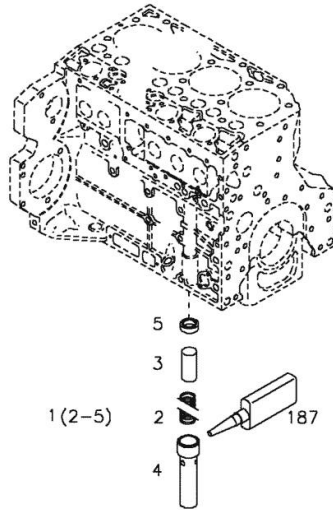

002 ©

1	04207119	1	valve WITH ITEM .... (2-5)
2	04200782	1	spring
3	04207120	1	piston
4	04207121	1	spacer
5	04201794	1	ring
187	01016123	1	small plate