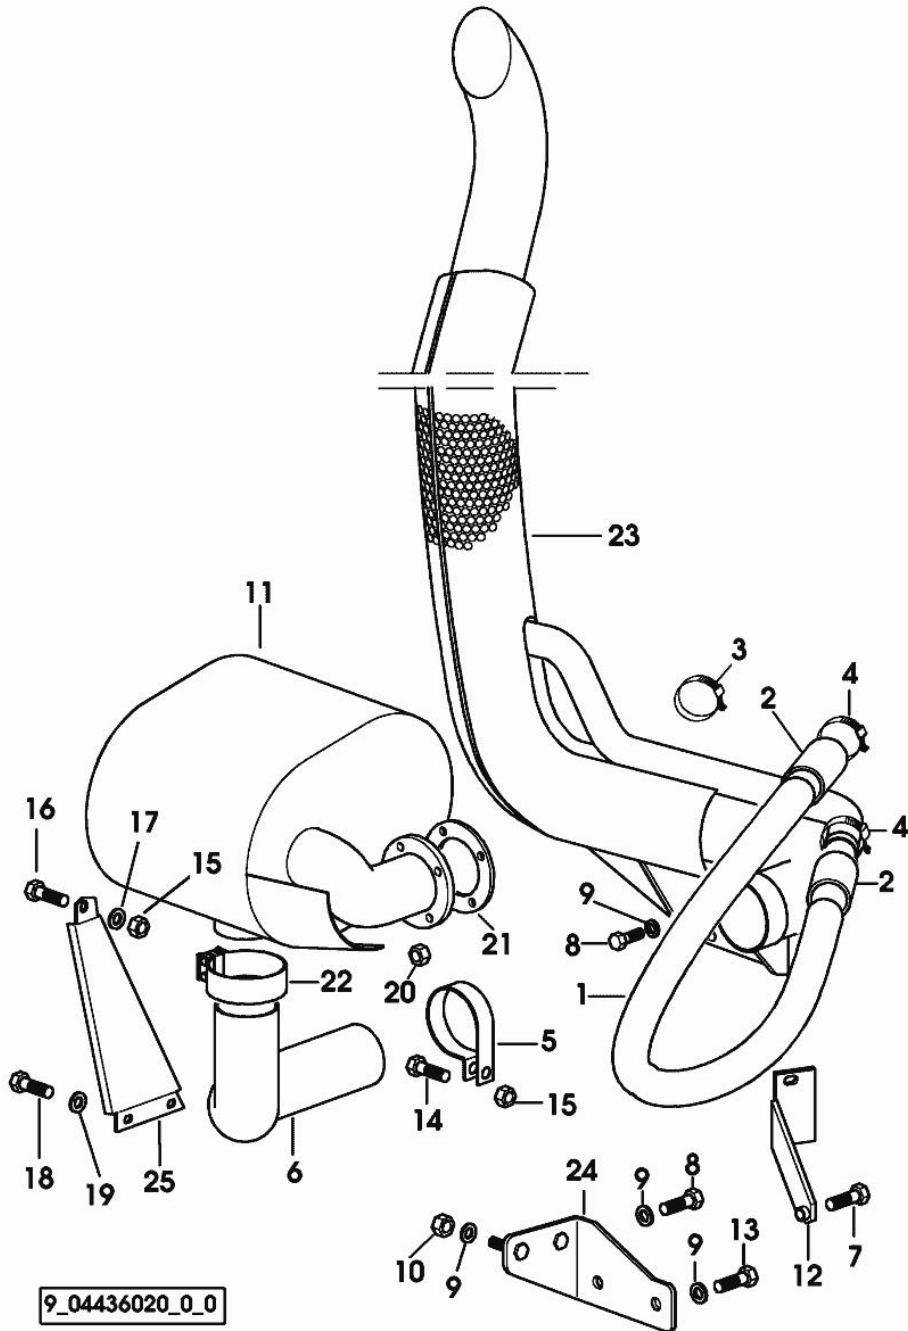

Section: ENGINE

EXHAUST SILENCER

Fig.	P/n	QTY	Name
------	-----	-----	------

Notes:

[AGROTRON 165 MK3]

1	04436015	1	tube
2	04436014	2	sleeve
3	01173952	1	band
4	01173969	4	clamp 32-50
5	04422728	1	fascia
6	04436010	1	manifold
7	01111308	1	screw m 10 x 50
8	01112538	4	screw m 12 x 35, d933
9	01174738	7	flat washer 12.5x26x6
10	01112858	2	nut m 12, d934
11	04436007	1	silencer
12	04437930	1	bracket
13	01112554	1	screw m 12 x 45
14	01112429	2	screw m 10 x 30, d933
15	01102659	3	nut m 10, d934
16	01112407	2	screw m 10 x 20, d933
17	01140501	1	washer 10.5
18	01112307	2	screw m 8 p.1.25 x 15, d933
19	01151019	2	washer 8.4
20	01144673	4	nut
21	04209203	1	gasket
22	04427255	1	clamp
23	04436011.4	1	tube
24	04437932	1	bracket
25	04427269	1	console

Section: ENGINE

FILEX COUPLING

Fig.	P/n	QTY	Name
------	-----	-----	------

Notes:

[AGROTRON 165 MK3]

1	04415695.4	1	flex coupling
1.2	01103734	8	screw m8x55 d931-10
1.3	01107548	8	washer 8.4

9_04415694_0_0

PLUG