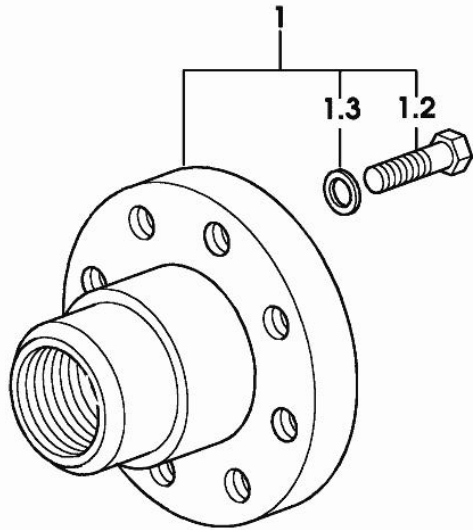

Section: ENGINE

FILEX COUPLING

Fig.	P/n	QTY	Name
------	-----	-----	------

Notes:

[AGROTRON 165 MK3]

1	04415695.4	1	flex coupling
1.2	01103734	8	screw m8x55 d931-10
1.3	01107548	8	washer 8.4

9_04415694_0_0

PLUG