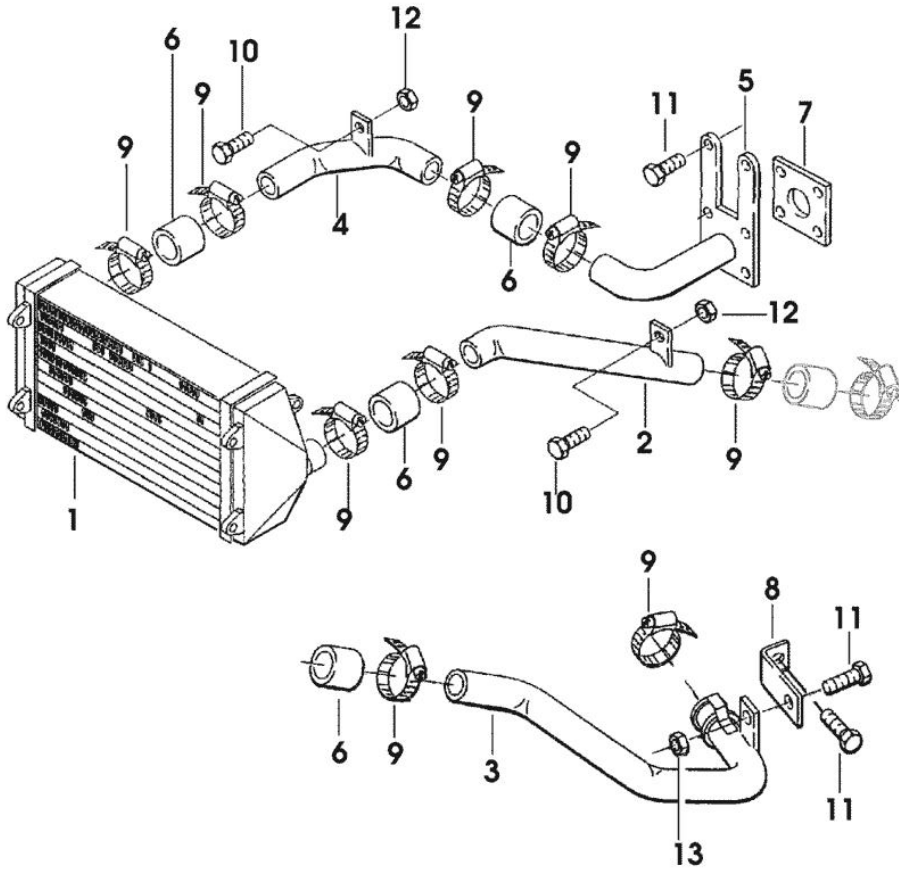

Section: ENGINE

INTERCOOLER

Fig.	P/n	QTY	Name
------	-----	-----	------

Notes:

[Agrotron 200 MK3]

1	04424091	1	intercooler
2	04425469	1	tube
3	04425468	1	tube
4	04424566	1	tube
5	04424565.4	1	tube
6	04426694	4	rubber sleeve
7	04203304	1	gasket
8	04426372	1	console
9	01174133	9	fascia
10	01139741	2	screw
11	01112322	6	screw m 8 p.1.25 x 20
12	01112813	6	nut m 6
13	01112824	1	nut m 8, d934

9_95056_02_0_0

Section: ENGINE

EXHAUST SILENCER

Fig.	P/n	QTY	Name
------	-----	-----	------

Notes:

[Agrotron 200 MK3]

1	04431284.4	1	exhaust pipe
2	01112429	1	screw m 10 x 30, d933
3	01112538	3	screw m 12 x 35, d933
4	01107105	2	washer 10.5
5	04431301	1	bracket
6	04432570	1	bracket
7	04436003	1	silencer
8	01112307	2	screw m 8 p.1.25 x 15, d933
9	01107101	4	washer 8.4
10	04432582	1	exhaust pipe
11	04427269	1	console
12	01112407	1	screw m 10 x 20, d933
13	01173969	2	clamp 32-50
14	04427875	1	tube
15	01174738	3	flat washer 12.5x26x6
16	01144673	3	nut
17	04209203	1	gasket
18	01102659	1	nut m 10, d934
19	01144692	1	screw m 8 p.1.25 x 20
20	01112824	1	nut m 8, d934
21	01112341	1	screw m 8 x 30, d933
22	01112418	1	screw m 10 x 25, d933
23	04436005	1	support

1	01179634	1	plug H 2860 -A36-ST-FE/ZNPHR
185	01016127	1	sealing compound ml. 50 H 699 -DEUTZDW72-50ML

Section: ENGINE
FASTENINGS

Fig.	P/n	QTY	Name
------	-----	-----	------

Notes:

[Agrotron 200 MK3]

Engine serial number:

001 ©

3	04204450	1	gasket
4	01143362	14	screw
5	01181406	1	bushing

Section: ENGINE

OIL PRESSUR.SWITCH

Fig.	P/n	QTY	Name
------	-----	-----	------

Notes:

[Agrotron 200 MK3]

Engine serial number: