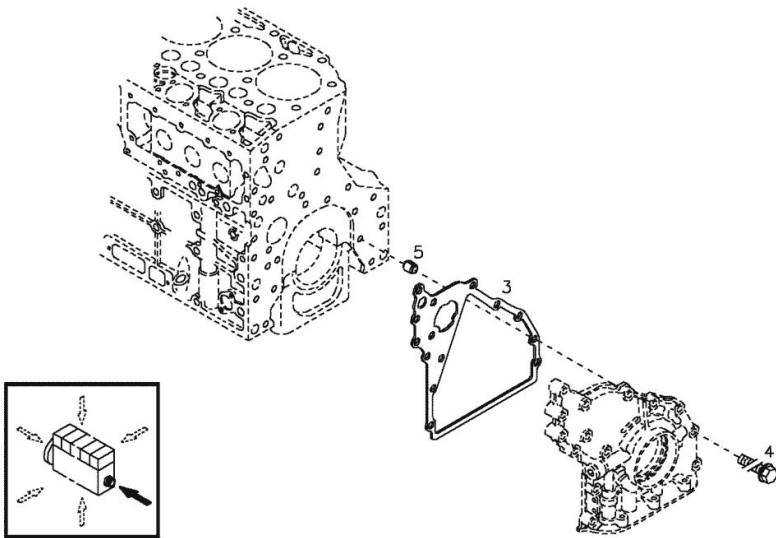

001 ©

3	04204450	1	gasket
4	01143362	14	screw
5	01181406	1	bushing