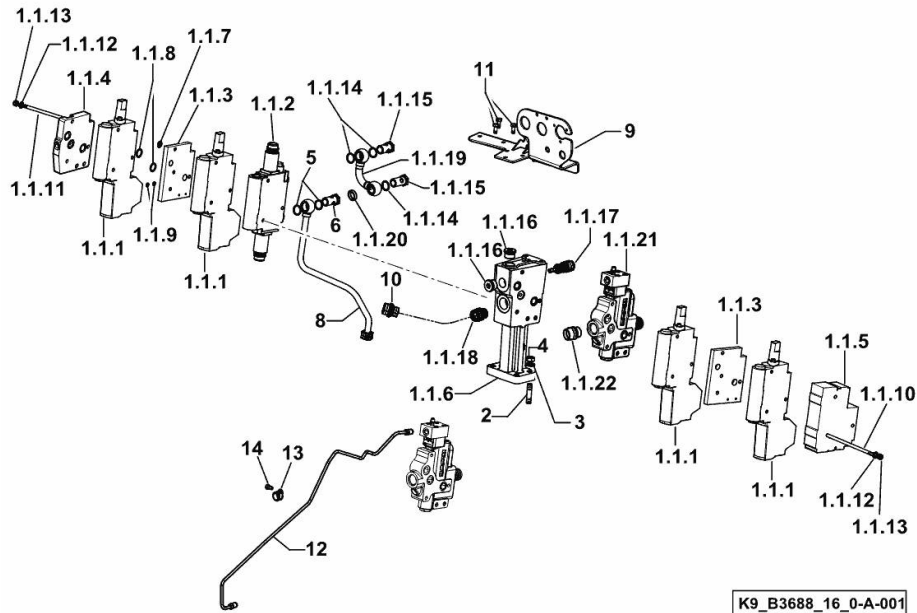

8-WAY HYDRAULIC CONTROL VALVE

Fig.	P/n	QTY	Name
14	2.0112.007.2	1	screw m 6 p.1 x 20

K9_B3688_16_0-A-001