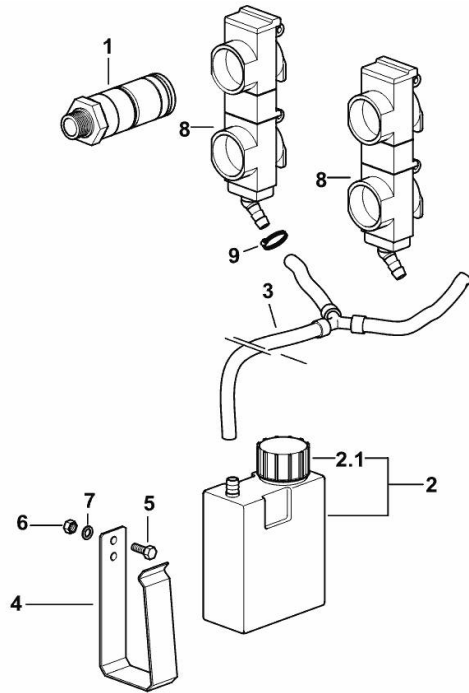

1	04454595/10	1	plate
2	04454693	8	oil seal
3	04454777	4	quick coupling

K9_B1759_79_0-B-001

4 REAR QUICK ACTION COUPLERS

Fig.	P/n	QTY	Name
------	-----	-----	------

Notes:

[Agrotron K 100 Profiline -> 8160 1001] -> 1078

1	04412157/10	4	coupling FASTER - m 22 p.1.5 / Ø 38 ☞ 04412157/10
---	-------------	---	--

K9_B3588_36_0-A-001

4-WAY CONTROL VALVES - OIL RECOVERY

Fig.	P/n	QTY	Name
------	-----	-----	------

Notes:

[Agrotron K 100 Profiline -> 8160 1001]

1	04412157/10	2	coupling FASTER - m 22 p.1.5 / Ø 38 ☞ 04412157/10
2	04426824.4	1	tank 600 cm ³
2.1	04428375	1	plug
3	04433076.4	1	rubber tube
4	04426826	1	tank support
5	01127031	2	screw m 6 x 30, d933
6	01133500	2	nut vm 6 d980
7	00810311	2	washer 6.4
8	04438516.4	2	small block
9	04452919	2	coupling ☞ 04452919
10	04437395	2	clamp

4-WAY CONTROL VALVES - OIL RECOVERY

Fig.	P/n	QTY	Name
------	-----	-----	------

Notes:

[Agrotron K 100 Profiline -> 8160 1001]

1	04412157/10	4	coupling FASTER - m 22 p.1.5 / Ø 38 ☞ 04412157/10
2	04426824.4	1	tank 600 cm ³
2.1	04428375	1	plug
3	04433076.4	1	rubber tube
4	04426826	1	tank support
5	2.0114.011.2	2	screw m 6 p,1x30
6	01133500	2	nut vm 6 d980
7	00810311	2	washer 6.4
8	04438516.4	2	small block
9	04437395	2	clamp