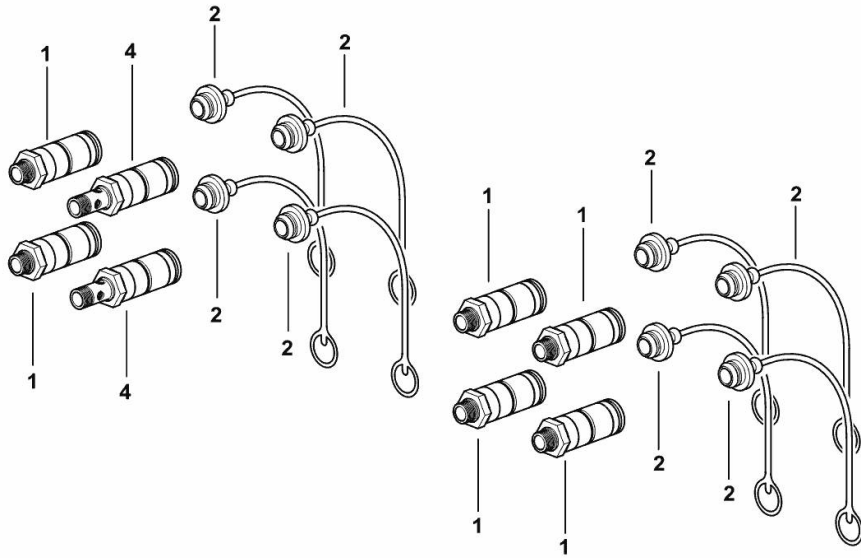

1	04454595/10	1	plate
2	04454693	8	oil seal
3	04454777	4	quick coupling

K9_B1759_79_0-B-001

4 REAR QUICK ACTION COUPLERS

Fig.	P/n	QTY	Name
------	-----	-----	------

Notes:

[Agrotron K 100 Profiline -> 8160 1001] -> 1078

1	04412157/10	2	coupling FASTER - m 22 p.1.5 / Ø 38 ☞ 04412157/10
2	04426824.4	1	tank 600 cm ³
2.1	04428375	1	plug
3	04433076.4	1	rubber tube
4	04426826	1	tank support
5	01127031	2	screw m 6 x 30, d933
6	01133500	2	nut vm 6 d980
7	00810311	2	washer 6.4
8	04438516.4	2	small block
9	04452919	2	coupling ☞ 04452919
10	04437395	2	clamp

4-WAY CONTROL VALVES - OIL RECOVERY

Fig.	P/n	QTY	Name
------	-----	-----	------

Notes:

[Agrotron K 100 Profiline -> 8160 1001]

1	04412157/10	4	coupling FASTER - m 22 p.1.5 / Ø 38 ☞ 04412157/10
2	04426824.4	1	tank 600 cm ³
2.1	04428375	1	plug
3	04433076.4	1	rubber tube
4	04426826	1	tank support
5	2.0114.011.2	2	screw m 6 p,1x30
6	01133500	2	nut vm 6 d980
7	00810311	2	washer 6.4
8	04438516.4	2	small block
9	04437395	2	clamp

K9_95388_42_0-A-001

8-WAY QUICK-ACTION COUPLERS

Fig.	P/n	QTY	Name
------	-----	-----	------

Notes:

[Agrotron K 100 Profiline -> 8160 1001] 1060 <-

1	04412157/10	6	coupling FASTER - m 22 p.1.5 / Ø 38 ☞ 04412157/10
2	04416003	8	guard
4	04452919	2	coupling ☞ 04452919