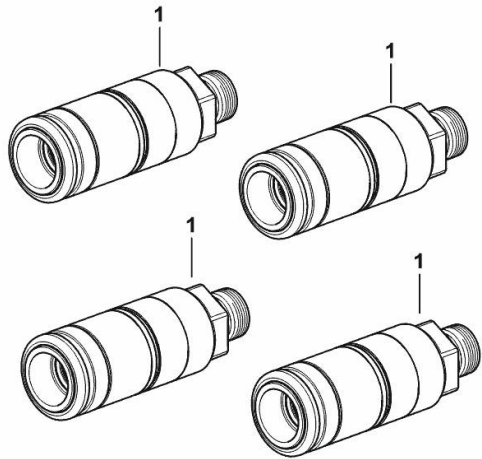

1	04453138.4	1	plate
2	04454007	1	pipe union

K9_B1688_20_0-A-001

4-WAY QUICK COUPLERS

Fig.	P/n	QTY	Name
------	-----	-----	------

Notes:

- FOR MODELS WITH FRONT LIFT [Agrotron K 100 Profiline -> 8160 1001] -> 1103

1	04454595/10	1	plate
2	04454693	8	oil seal
3	04454777	4	quick coupling

K9_B1759_79_0-B-001

4 REAR QUICK ACTION COUPLERS

Fig.	P/n	QTY	Name
------	-----	-----	------

Notes:

[Agrotron K 100 Profiline -> 8160 1001] -> 1078

1	04412157/10	4	coupling FASTER - m 22 p.1.5 / Ø 38 ☞ 04412157/10
---	-------------	---	--

K9_B3588_36_0-A-001

4-WAY CONTROL VALVES - OIL RECOVERY

Fig.	P/n	QTY	Name
------	-----	-----	------

Notes:

[Agrotron K 100 Profiline -> 8160 1001]

1	04412157/10	2	coupling FASTER - m 22 p.1.5 / Ø 38 ☞ 04412157/10
2	04426824.4	1	tank 600 cm ³
2.1	04428375	1	plug
3	04433076.4	1	rubber tube
4	04426826	1	tank support
5	01127031	2	screw m 6 x 30, d933
6	01133500	2	nut vm 6 d980
7	00810311	2	washer 6.4
8	04438516.4	2	small block
9	04452919	2	coupling ☞ 04452919
10	04437395	2	clamp