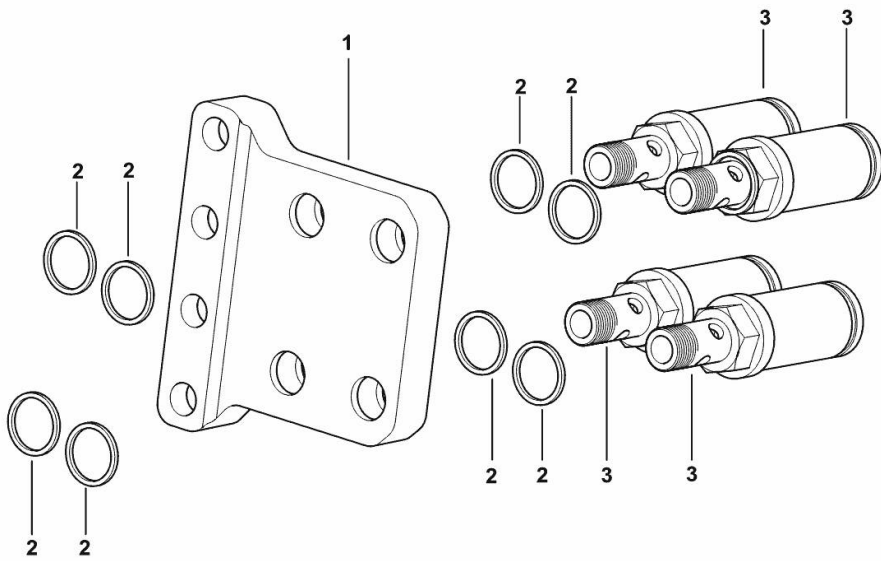

1	04453138.4	1	plate
2	04454007	1	pipe union

K9_B1688_20_0-A-001

4-WAY QUICK COUPLERS

Fig.	P/n	QTY	Name
------	-----	-----	------

Notes:

- FOR MODELS WITH FRONT LIFT [Agrotron K 100 Profiline -> 8160 1001] -> 1103

1	04454595/10	1	plate
2	04454693	8	oil seal
3	04454777	4	quick coupling

K9_B1759_79_0-B-001

4 REAR QUICK ACTION COUPLERS

Fig.	P/n	QTY	Name
------	-----	-----	------

Notes:

[Agrotron K 100 Profiline -> 8160 1001] -> 1078

1	04412157/10	4	coupling FASTER - m 22 p.1.5 / Ø 38 ☞ 04412157/10
---	-------------	---	--

K9_B3588_36_0-A-001

4-WAY CONTROL VALVES - OIL RECOVERY

Fig.	P/n	QTY	Name
------	-----	-----	------

Notes:

[Agrotron K 100 Profiline -> 8160 1001]

1	04412157/10	2	coupling FASTER - m 22 p.1.5 / Ø 38 ☞ 04412157/10
2	04426824.4	1	tank 600 cm ³
2.1	04428375	1	plug
3	04433076.4	1	rubber tube
4	04426826	1	tank support
5	01127031	2	screw m 6 x 30, d933
6	01133500	2	nut vm 6 d980
7	00810311	2	washer 6.4
8	04438516.4	2	small block
9	04452919	2	coupling ☞ 04452919
10	04437395	2	clamp