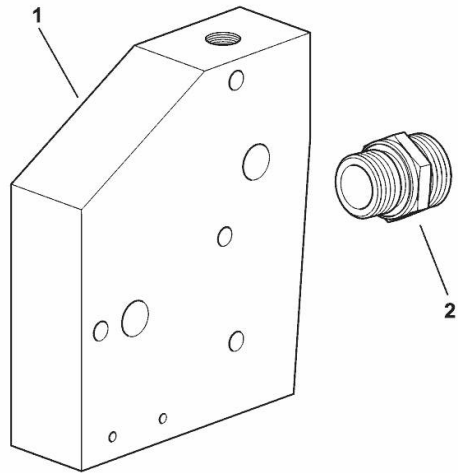

8-WAY HYDRAULIC CONTROL VALVE

Fig.	P/n	QTY	Name
14	2.0112.007.2	1	screw m 6 p.1 x 20

K9_B3688_16_0-A-001

CONNECTING PLATE

Fig.	P/n	QTY	Name
------	-----	-----	------

Notes:

[Agrotron K 100 Profile -> 8160 1001]

1	04453138.4	1	plate
2	04454007	1	pipe union

K9_B1688_20_0-A-001

4-WAY QUICK COUPLERS

Fig.	P/n	QTY	Name
------	-----	-----	------

Notes:

- FOR MODELS WITH FRONT LIFT [Agrotron K 100 Profiline -> 8160 1001] -> 1103

1	04454595/10	1	plate
2	04454693	8	oil seal
3	04454777	4	quick coupling

K9_B1759_79_0-B-001

4 REAR QUICK ACTION COUPLERS

Fig.	P/n	QTY	Name
------	-----	-----	------

Notes:

[Agrotron K 100 Profiline -> 8160 1001] -> 1078

1	04412157/10	4	coupling FASTER - m 22 p.1.5 / Ø 38 ☞ 04412157/10
---	-------------	---	--

K9_B3588_36_0-A-001

4-WAY CONTROL VALVES - OIL RECOVERY

Fig.	P/n	QTY	Name
------	-----	-----	------

Notes:

[Agrotron K 100 Profiline -> 8160 1001]