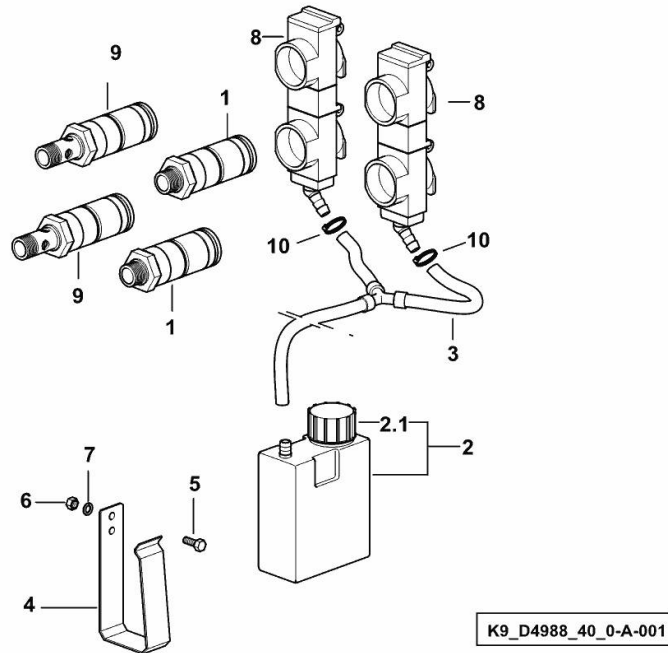

1	04454595/10	1	plate
2	04454693	8	oil seal
3	04454777	4	quick coupling

K9_B1759_79_0-B-001

4 REAR QUICK ACTION COUPLERS

Fig.	P/n	QTY	Name
------	-----	-----	------

Notes:

[Agrotron K 100 Profiline -> 8160 1001] -> 1078

1	04412157/10	4	coupling FASTER - m 22 p.1.5 / Ø 38 ☞ 04412157/10
---	-------------	---	--

K9_B3588_36_0-A-001

4-WAY CONTROL VALVES - OIL RECOVERY

Fig.	P/n	QTY	Name
------	-----	-----	------

Notes:

[Agrotron K 100 Profiline -> 8160 1001]

1	04412157/10	2	coupling FASTER - m 22 p.1.5 / Ø 38 ☞ 04412157/10
2	04426824.4	1	tank 600 cm ³
2.1	04428375	1	plug
3	04433076.4	1	rubber tube
4	04426826	1	tank support
5	01127031	2	screw m 6 x 30, d933
6	01133500	2	nut vm 6 d980
7	00810311	2	washer 6.4
8	04438516.4	2	small block
9	04452919	2	coupling ☞ 04452919
10	04437395	2	clamp

4-WAY CONTROL VALVES - OIL RECOVERY

Fig.	P/n	QTY	Name
------	-----	-----	------

Notes:

[Agrotron K 100 Profiline -> 8160 1001]

1	04412157/10	4	coupling FASTER - m 22 p.1.5 / Ø 38 ☞ 04412157/10
2	04426824.4	1	tank 600 cm ³
2.1	04428375	1	plug
3	04433076.4	1	rubber tube
4	04426826	1	tank support
5	2.0114.011.2	2	screw m 6 p,1x30
6	01133500	2	nut vm 6 d980
7	00810311	2	washer 6.4
8	04438516.4	2	small block
9	04437395	2	clamp