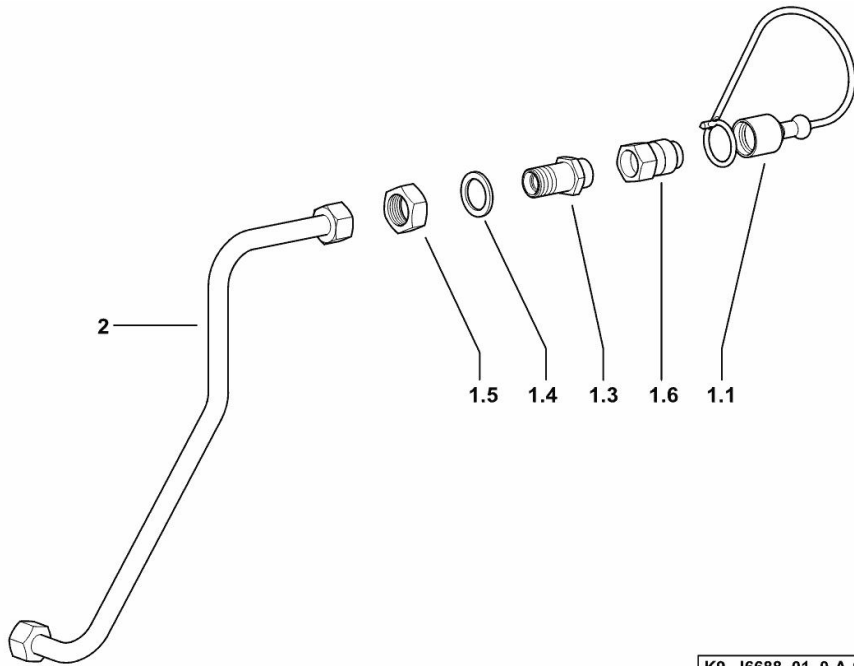

Ref: H0.07.9 (1)

PUSH-PULL QUICK COUPLERS FOR "POWER BEYOND" LOAD SENSING

Fig.	P/n	QTY	Name
------	-----	-----	------

Notes:

[Agrotron M 420 Profiline] 10101 <-

1	04450416	1	coupling m 36 p.2 ☞ 04450416
2	04451532	1	coupling m 36 p.2
3	04450417	1	coupling m 14 p.1.5 ☞ 04450417
4	04452308	1	pipng
5	04455697	1	pipng
6	04455720	1	pipng
7	04451725/10	1	pipe fitting
8	0.012.2603.0	1	plug 3/4 M
9	0.012.2604.0	1	plug 3/4 F
10	0.012.2605.0	1	plug 3/8 M
11	16040269	1	pipe fitting 90°
12	04427045	1	pipe fitting T
13	01172129	1	terminal B8X15
14	2.0112.009.2	1	screw m 6 p.1 x 25

K9_J6688_50_0-A-001

Agrotron M 420 Profiline

Section: H0 - HYDRAULIC AND PNEUMATIC SYSTEM]

Ref: H0.07.9 (2)

PUSH-PULL QUICK COUPLERS FOR "POWER BEYOND" LOAD SENSING

K9_J6688_50_0-A-002

Fig.	P/n	QTY	Name
------	-----	-----	------

Notes:

[Agrotron M 420 Profiline] -> 10109

1	04450416	1	coupling m 36 p.2 ☞ 04450416
2	04451532	1	coupling m 36 p.2
3	04450417	1	coupling m 14 p.1.5 ☞ 04450417
4	04452308	1	pipng
5	0.018.4290.3	1	tube
6	0.018.3997.3	1	tube
7	04451725/10	1	pipe fitting
8	0.012.2603.0	1	plug 3/4 M
9	0.012.2604.0	1	plug 3/4 F
10	0.012.2605.0	1	plug 3/8 M
11	16040269	1	pipe fitting 90°
12	04427045	2	pipe fitting T
13	01141549	1	terminal d=8
14	2.0112.013.2	1	screw m 6 p.1 x 35
15	2.1120.003.2	1	self-locking nut m 6
16	2.1310.002.2	1	flat washer 6.4x12.5
24	0.018.4292.3	1	tube
25	0.018.4291.3	1	tube

RETURN LINE REAR - UNPRESSURIZED

Fig.	P/n	QTY	Name
------	-----	-----	------

Notes:

[Agrotron M 420 Profiline] 10037 <-

1.1	04345654	1	dust guard
1.3	04345652	1	pipe fitting
1.4	01107127	1	washer
1.5	01137633	1	nut m 22 x 1.5
1.6	04363181	1	union nut
2	04455696/10	1	tube