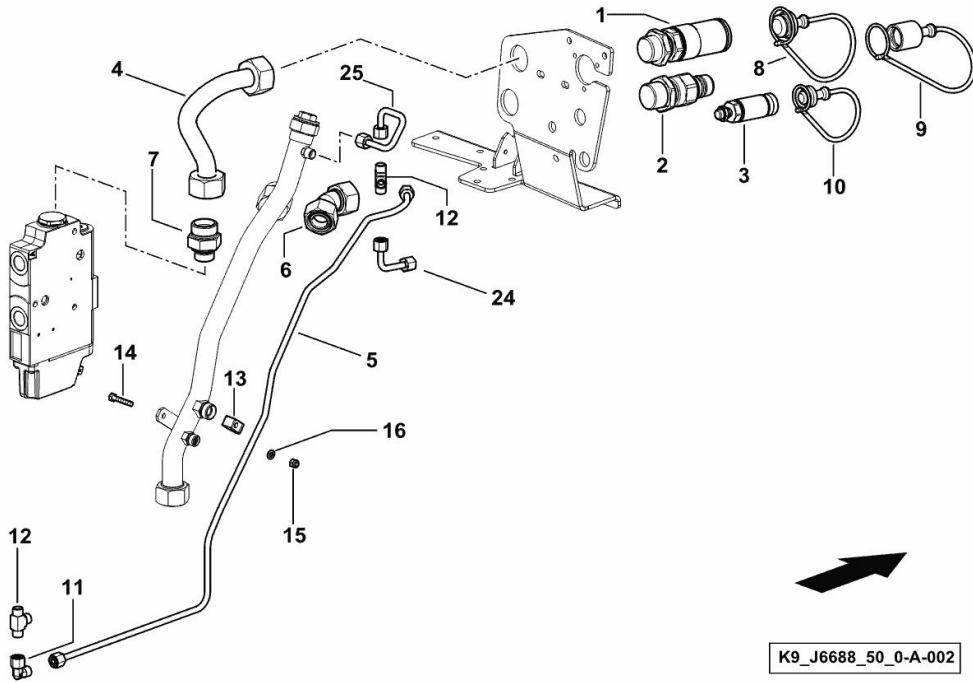

1	0.017.0343.4/10	1	solenoid valve 14 V (-> 10042) ☞ 0.017.0343.4/10
3	2.1561.112.0	4	gasket Ø 22 -B-
6	2.3249.521.2	2	pipe union m 22

K9_R5059_78_0-B-001

Agrotron M 420 Profiline

Section: H0 - HYDRAULIC AND PNEUMATIC SYSTEM|

Ref: H0.07.9 (1)

PUSH-PULL QUICK COUPLERS FOR "POWER BEYOND" LOAD SENSING

Fig.	P/n	QTY	Name
------	-----	-----	------

Notes:

[Agrotron M 420 Profiline] 10101 <-

1	04450416	1	coupling m 36 p.2 ☞ 04450416
2	04451532	1	coupling m 36 p.2
3	04450417	1	coupling m 14 p.1.5 ☞ 04450417
4	04452308	1	pipng
5	04455697	1	pipng
6	04455720	1	pipng
7	04451725/10	1	pipe fitting
8	0.012.2603.0	1	plug 3/4 M
9	0.012.2604.0	1	plug 3/4 F
10	0.012.2605.0	1	plug 3/8 M
11	16040269	1	pipe fitting 90°
12	04427045	1	pipe fitting T
13	01172129	1	terminal B8X15
14	2.0112.009.2	1	screw m 6 p.1 x 25

K9_J6688_50_0-A-001

Agrotron M 420 Profiline

Section: H0 - HYDRAULIC AND PNEUMATIC SYSTEM]

Ref: H0.07.9 (2)

PUSH-PULL QUICK COUPLERS FOR "POWER BEYOND" LOAD SENSING

K9_J6688_50_0-A-002

Fig.	P/n	QTY	Name
------	-----	-----	------

Notes:

[Agrotron M 420 Profiline] -> 10109

1	04450416	1	coupling m 36 p.2 ☞ 04450416
2	04451532	1	coupling m 36 p.2
3	04450417	1	coupling m 14 p.1.5 ☞ 04450417
4	04452308	1	pipng
5	0.018.4290.3	1	tube
6	0.018.3997.3	1	tube
7	04451725/10	1	pipe fitting
8	0.012.2603.0	1	plug 3/4 M
9	0.012.2604.0	1	plug 3/4 F
10	0.012.2605.0	1	plug 3/8 M
11	16040269	1	pipe fitting 90°
12	04427045	2	pipe fitting T
13	01141549	1	terminal d=8
14	2.0112.013.2	1	screw m 6 p.1 x 35
15	2.1120.003.2	1	self-locking nut m 6
16	2.1310.002.2	1	flat washer 6.4x12.5
24	0.018.4292.3	1	tube
25	0.018.4291.3	1	tube