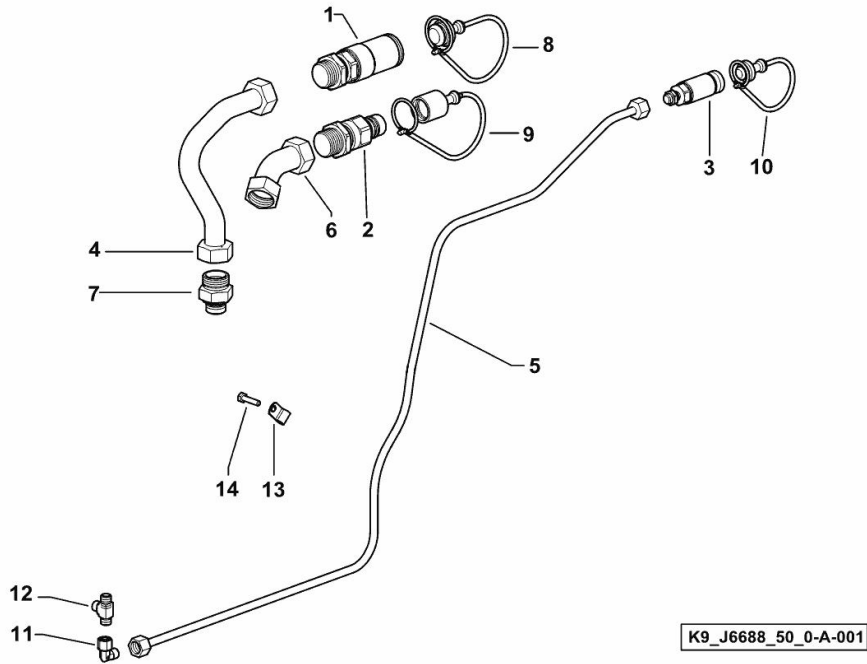

1	0.017.0343.4/10	1	solenoid valve 14 V (-> 10042) ☞ 0.017.0343.4/10
3	2.1561.112.0	4	gasket Ø 22 -B-
6	2.3249.521.2	2	pipe union m 22

K9_R5059_78_0-B-001

Agrotron M 420 Profiline

Section: H0 - HYDRAULIC AND PNEUMATIC SYSTEM|

Ref: H0.07.9 (1)

PUSH-PULL QUICK COUPLERS FOR "POWER BEYOND" LOAD SENSING

Fig.	P/n	QTY	Name
------	-----	-----	------

Notes:

[Agrotron M 420 Profiline] 10101 <-

1	04450416	1	coupling m 36 p.2 ☞ 04450416
2	04451532	1	coupling m 36 p.2
3	04450417	1	coupling m 14 p.1.5 ☞ 04450417
4	04452308	1	pipng
5	04455697	1	pipng
6	04455720	1	pipng
7	04451725/10	1	pipe fitting
8	0.012.2603.0	1	plug 3/4 M
9	0.012.2604.0	1	plug 3/4 F
10	0.012.2605.0	1	plug 3/8 M
11	16040269	1	pipe fitting 90°
12	04427045	1	pipe fitting T
13	01172129	1	terminal B8X15
14	2.0112.009.2	1	screw m 6 p.1 x 25

K9_J6688_50_0-A-001

Agrotron M 420 Profiline

Section: H0 - HYDRAULIC AND PNEUMATIC SYSTEM]

Ref: H0.07.9 (2)

PUSH-PULL QUICK COUPLERS FOR "POWER BEYOND" LOAD SENSING

K9_J6688_50_0-A-002

Fig.	P/n	QTY	Name
------	-----	-----	------

Notes:

[Agrotron M 420 Profiline] -> 10109

1	04450416	1	coupling m 36 p.2 ☞ 04450416
2	04451532	1	coupling m 36 p.2
3	04450417	1	coupling m 14 p.1.5 ☞ 04450417
4	04452308	1	pipng
5	0.018.4290.3	1	tube
6	0.018.3997.3	1	tube
7	04451725/10	1	pipe fitting
8	0.012.2603.0	1	plug 3/4 M
9	0.012.2604.0	1	plug 3/4 F
10	0.012.2605.0	1	plug 3/8 M
11	16040269	1	pipe fitting 90°
12	04427045	2	pipe fitting T
13	01141549	1	terminal d=8
14	2.0112.013.2	1	screw m 6 p.1 x 35
15	2.1120.003.2	1	self-locking nut m 6
16	2.1310.002.2	1	flat washer 6.4x12.5
24	0.018.4292.3	1	tube
25	0.018.4291.3	1	tube