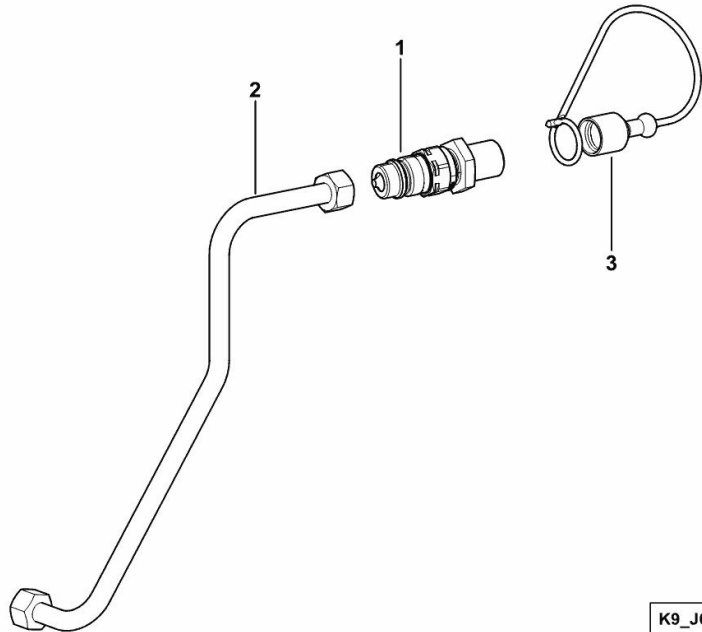

Notes:

[Agrotron M 420 Profiline] -> 10109

1	04450416	1	coupling m 36 p.2 ☞ 04450416
2	04451532	1	coupling m 36 p.2
3	04450417	1	coupling m 14 p.1.5 ☞ 04450417
4	04452308	1	pipng
5	0.018.4290.3	1	tube
6	0.018.3997.3	1	tube
7	04451725/10	1	pipe fitting
8	0.012.2603.0	1	plug 3/4 M
9	0.012.2604.0	1	plug 3/4 F
10	0.012.2605.0	1	plug 3/8 M
11	16040269	1	pipe fitting 90°
12	04427045	2	pipe fitting T
13	01141549	1	terminal d=8
14	2.0112.013.2	1	screw m 6 p.1 x 35
15	2.1120.003.2	1	self-locking nut m 6
16	2.1310.002.2	1	flat washer 6.4x12.5
24	0.018.4292.3	1	tube
25	0.018.4291.3	1	tube

RETURN LINE REAR - UNPRESSURIZED

Fig.	P/n	QTY	Name
------	-----	-----	------

Notes:

[Agrotron M 420 Profiline] 10037 <-

1.1	04345654	1	dust guard
1.3	04345652	1	pipe fitting
1.4	01107127	1	washer
1.5	01137633	1	nut m 22 x 1.5
1.6	04363181	1	union nut
2	04455696/10	1	tube

K9_J6688_01_0-A-001

RETURN LINE REAR - UNPRESSURIZED

Fig.	P/n	QTY	Name
------	-----	-----	------

Notes:

[Agrotron M 420 Profiline] -> 10038

1	0.018.0474.0	1	coupling
2	04455696/10	1	tube
3	04345654	1	dust guard

K9_J6688_01_0-A-002

ENGAGEMENT

Fig.	P/n	QTY	Name
1	0.010.8473.0	1	coupling FASTER - m 22 p.1.5 / Ø 38
2	04438079	1	seal ring kit
3	0.900.0126.3	1	special oil seal

010_8473_0

ENGAGEMENT

Fig.	P/n	QTY	Name
1	0.010.9832.0	1	coupling
2	04438079	1	seal ring kit