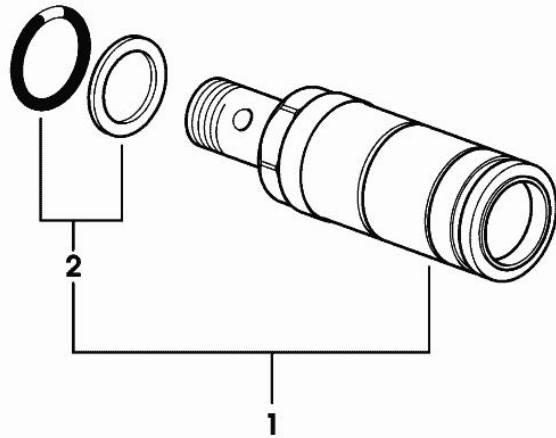

Notes:

[Agrotron M 420 Profiline] -> 10109

1	04450416	1	coupling m 36 p.2 ☞ 04450416
2	04451532	1	coupling m 36 p.2
3	04450417	1	coupling m 14 p.1.5 ☞ 04450417
4	04452308	1	pipng
5	0.018.4290.3	1	tube
6	0.018.3997.3	1	tube
7	04451725/10	1	pipe fitting
8	0.012.2603.0	1	plug 3/4 M
9	0.012.2604.0	1	plug 3/4 F
10	0.012.2605.0	1	plug 3/8 M
11	16040269	1	pipe fitting 90°
12	04427045	2	pipe fitting T
13	01141549	1	terminal d=8
14	2.0112.013.2	1	screw m 6 p.1 x 35
15	2.1120.003.2	1	self-locking nut m 6
16	2.1310.002.2	1	flat washer 6.4x12.5
24	0.018.4292.3	1	tube
25	0.018.4291.3	1	tube

K9_J6688_01_0-A-002

ENGAGEMENT

Fig.	P/n	QTY	Name
1	0.010.8473.0	1	coupling FASTER - m 22 p.1.5 / Ø 38
2	04438079	1	seal ring kit
3	0.900.0126.3	1	special oil seal

010_8473_0

ENGAGEMENT

Fig.	P/n	QTY	Name
1	0.010.9832.0	1	coupling
2	04438079	1	seal ring kit