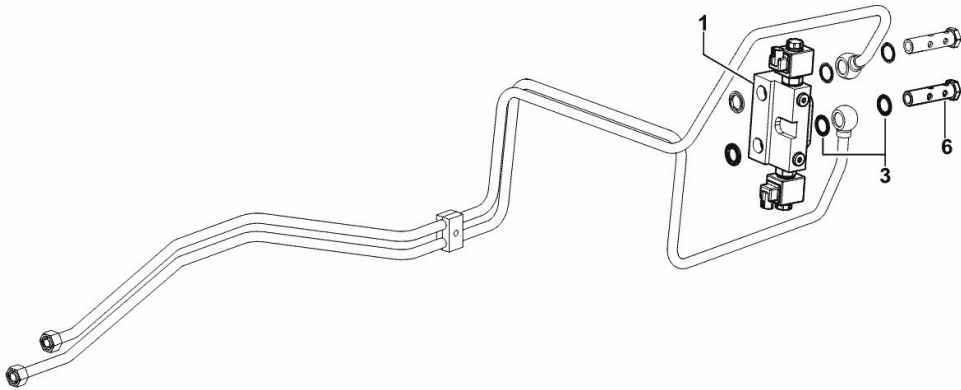

Agrotron M 420 Profiline

Section: H0 - HYDRAULIC AND PNEUMATIC SYSTEM|

Ref: H0.07.8 (1)

SOLENOID VALVE FOR FRONT QUICK CONNECTORS

Fig.	P/n	QTY	Name
------	-----	-----	------

Notes:

- FOR MODELS WITH FRONT LIFT [Agrotron M 420 Profiline] -> 10042

1	0.017.0343.4/10	1	solenoid valve 14 V (-> 10042) ☞ 0.017.0343.4/10
3	2.1561.112.0	4	gasket Ø 22 -B-
6	2.3249.521.2	2	pipe union m 22

K9_R5059_78_0-B-001

Agrotron M 420 Profiline

Section: H0 - HYDRAULIC AND PNEUMATIC SYSTEM|

Ref: H0.07.9 (1)

PUSH-PULL QUICK COUPLERS FOR "POWER BEYOND" LOAD SENSING

Fig.	P/n	QTY	Name
------	-----	-----	------

Notes:

[Agrotron M 420 Profiline] 10101 <-

1	04450416	1	coupling m 36 p.2 ☞ 04450416
2	04451532	1	coupling m 36 p.2
3	04450417	1	coupling m 14 p.1.5 ☞ 04450417
4	04452308	1	pipng
5	04455697	1	pipng
6	04455720	1	pipng
7	04451725/10	1	pipe fitting
8	0.012.2603.0	1	plug 3/4 M
9	0.012.2604.0	1	plug 3/4 F
10	0.012.2605.0	1	plug 3/8 M
11	16040269	1	pipe fitting 90°
12	04427045	1	pipe fitting T
13	01172129	1	terminal B8X15
14	2.0112.009.2	1	screw m 6 p.1 x 25

Notes:

[Agrotron M 420 Profiline] -> 10109

1	04450416	1	coupling m 36 p.2 ☞ 04450416
2	04451532	1	coupling m 36 p.2
3	04450417	1	coupling m 14 p.1.5 ☞ 04450417
4	04452308	1	pipng
5	0.018.4290.3	1	tube
6	0.018.3997.3	1	tube
7	04451725/10	1	pipe fitting
8	0.012.2603.0	1	plug 3/4 M
9	0.012.2604.0	1	plug 3/4 F
10	0.012.2605.0	1	plug 3/8 M
11	16040269	1	pipe fitting 90°
12	04427045	2	pipe fitting T
13	01141549	1	terminal d=8
14	2.0112.013.2	1	screw m 6 p.1 x 35
15	2.1120.003.2	1	self-locking nut m 6
16	2.1310.002.2	1	flat washer 6.4x12.5
24	0.018.4292.3	1	tube
25	0.018.4291.3	1	tube