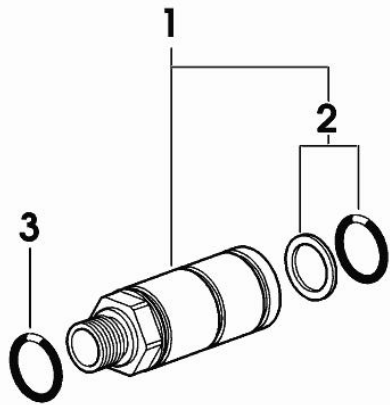

Notes:

[Agrotron M 420 Profiline] -> 10109

1	04450416	1	coupling m 36 p.2 ☞ 04450416
2	04451532	1	coupling m 36 p.2
3	04450417	1	coupling m 14 p.1.5 ☞ 04450417
4	04452308	1	pipng
5	0.018.4290.3	1	tube
6	0.018.3997.3	1	tube
7	04451725/10	1	pipe fitting
8	0.012.2603.0	1	plug 3/4 M
9	0.012.2604.0	1	plug 3/4 F
10	0.012.2605.0	1	plug 3/8 M
11	16040269	1	pipe fitting 90°
12	04427045	2	pipe fitting T
13	01141549	1	terminal d=8
14	2.0112.013.2	1	screw m 6 p.1 x 35
15	2.1120.003.2	1	self-locking nut m 6
16	2.1310.002.2	1	flat washer 6.4x12.5
24	0.018.4292.3	1	tube
25	0.018.4291.3	1	tube

RETURN LINE REAR - UNPRESSURIZED

Fig.	P/n	QTY	Name
------	-----	-----	------

Notes:

[Agrotron M 420 Profiline] 10037 <-

1.1	04345654	1	dust guard
1.3	04345652	1	pipe fitting
1.4	01107127	1	washer
1.5	01137633	1	nut m 22 x 1.5
1.6	04363181	1	union nut
2	04455696/10	1	tube

K9_J6688_01_0-A-001

RETURN LINE REAR - UNPRESSURIZED

Fig.	P/n	QTY	Name
------	-----	-----	------

Notes:

[Agrotron M 420 Profiline] -> 10038

1	0.018.0474.0	1	coupling
2	04455696/10	1	tube
3	04345654	1	dust guard

K9_J6688_01_0-A-002

ENGAGEMENT

Fig.	P/n	QTY	Name
1	0.010.8473.0	1	coupling FASTER - m 22 p.1.5 / Ø 38
2	04438079	1	seal ring kit
3	0.900.0126.3	1	special oil seal

010_8473_0

ENGAGEMENT

Fig.	P/n	QTY	Name
1	0.010.9832.0	1	coupling
2	04438079	1	seal ring kit