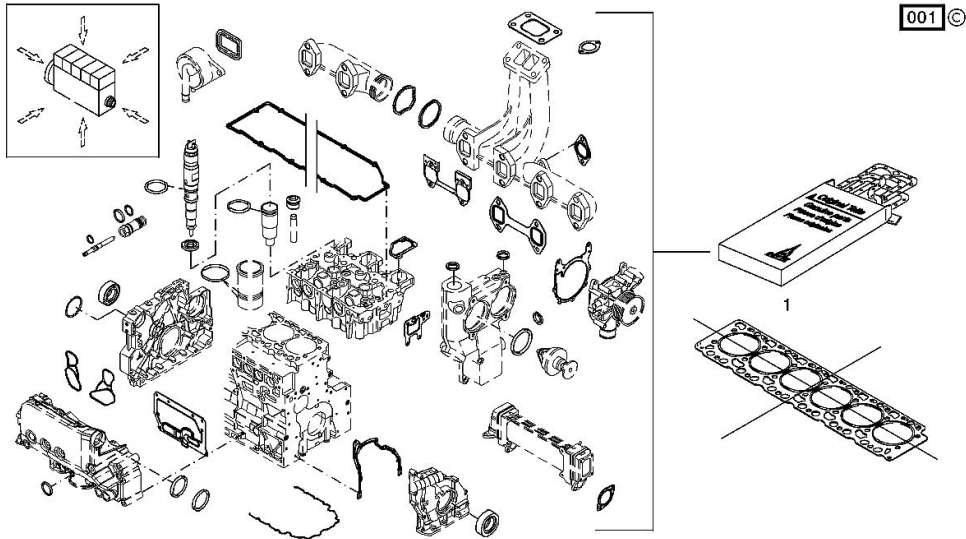

DIAMOND 230 DCR ->WSXL880200LS10001

Section: B0 - ENGINE

Ref: B0.01.0

SERIE GUARNIZIONI

Fig.	P/n	QTY	Name
------	-----	-----	------

Notes:

[DIAMOND 230 DCR ->WSXL880200LS10001]

Engine serial number:

1	02931797	1	gasket set THE KIT DOES NOT CONTAIN ALL THE GASKETS: SEE SM 0199-99-9449
---	----------	---	--

DIAMOND 230 DCR ->WSXL880200LS10001

Section: B0 - ENGINE

Ref: B0.01.1

FASTENINGS

Fig.	P/n	QTY	Name
------	-----	-----	------