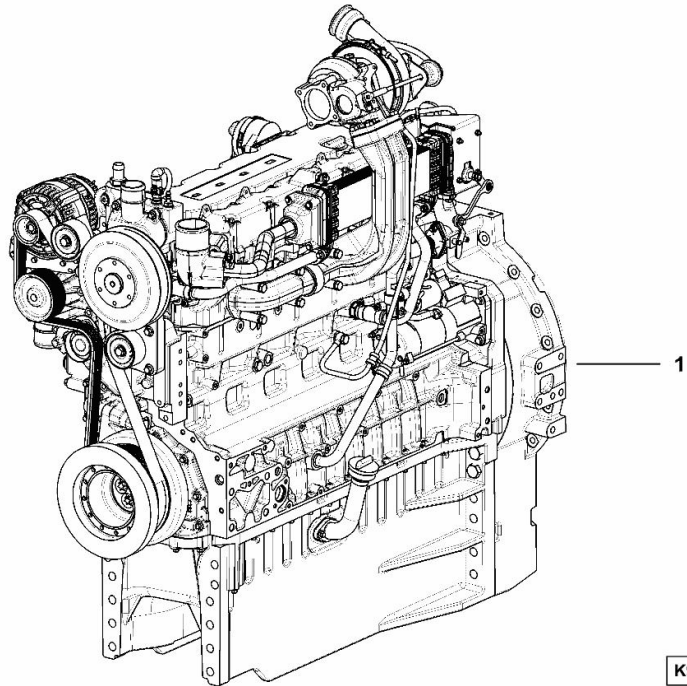

**ENGINE**

Fig.	P/n	QTY	Name
------	-----	-----	------

**Notes:**

- EXPORT U.S.A. [DIAMOND 270 DCR ->WSXL910200LS10001]

1	25009816	1	engine ON ORDERING PLEASE ENGINE NO. REQUIRED
---	----------	---	---

K9\_07919\_07\_0-A-001

DIAMOND 270 DCR ->WSXL910200LS10001

Section: B0 - ENGINE

Ref: B0.01.0

SERIE GUARNIZIONI

Fig.	P/n	QTY	Name
------	-----	-----	------

Notes:

[DIAMOND 270 DCR ->WSXL910200LS10001]

Engine serial number: