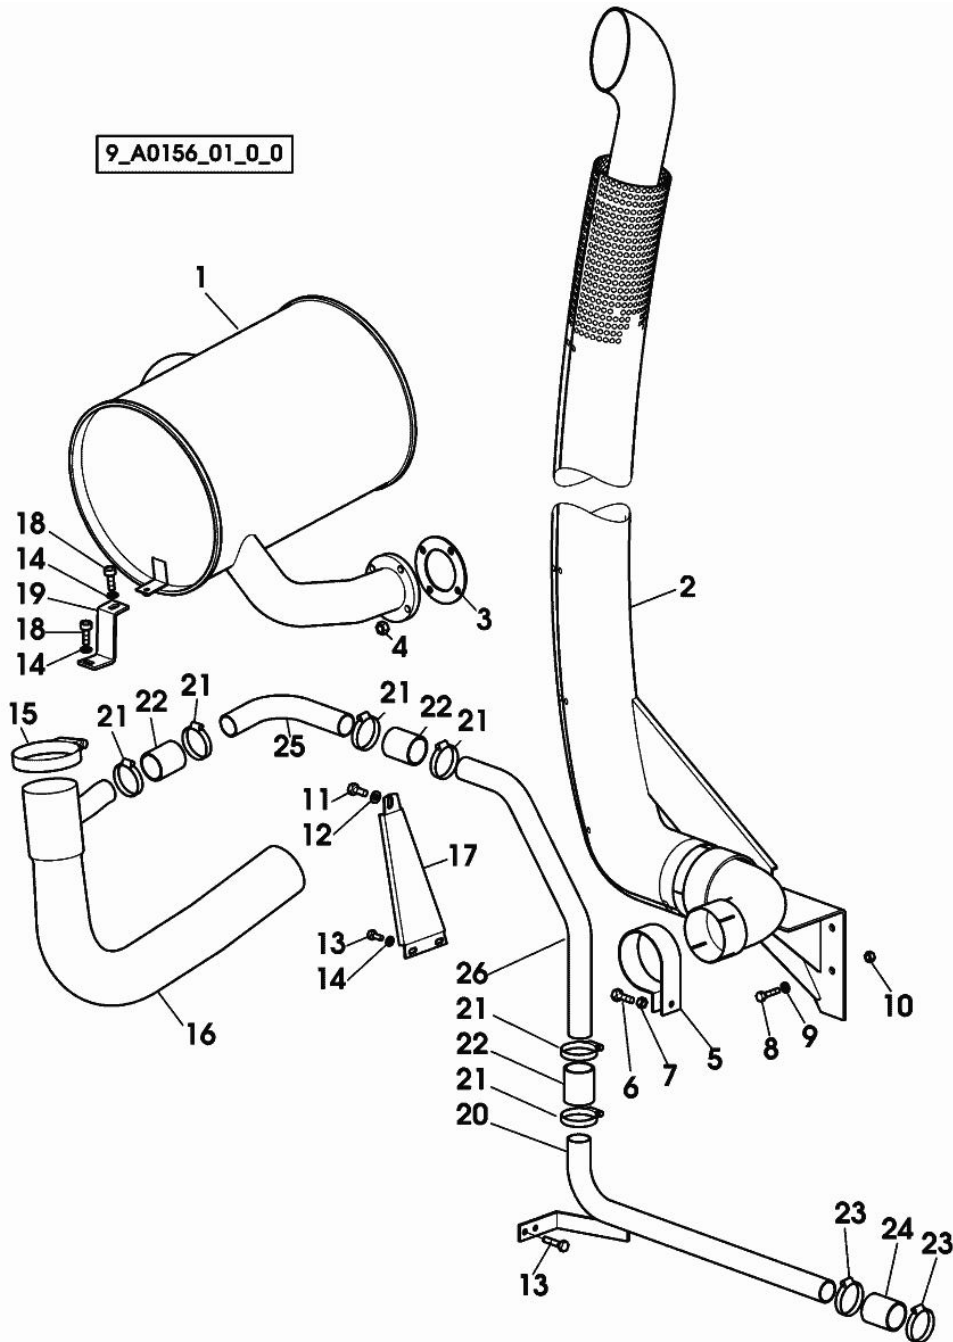

Section: ENGINE

EXHAUST SILENCER

9_A0156_01_0_0

Notes:
[DIAMOND II 260]

| Fig. | P/n | QTY | Name |
|------|---------------|-----|-----------------------------|
| 1 | 04436002 | 1 | silencer |
| 2 | 04431284.4/10 | 1 | exhaust pipe |
| 3 | 04209203 | 1 | gasket |
| 4 | 01144673 | 4 | nut |
| 5 | 04431301 | 1 | bracket |
| 6 | 01112456 | 1 | screw m 10 x 50 |
| 7 | 01102659 | 1 | nut m 10, d934 |
| 8 | 01112538 | 3 | screw m 12 x 35, d933 |
| 9 | 01174738 | 3 | flat washer 12.5x26x6 |
| 10 | 01112858 | 1 | nut m 12, d934 |
| 11 | 01112407 | 1 | screw m 10 x 20, d933 |
| 12 | 01140501 | 1 | washer 10.5 |
| 13 | 01112307 | 4 | screw m 8 p.1.25 x 15, d933 |
| 14 | 01151019 | 4 | washer 8.4 |
| 15 | 04431273 | 1 | bracket |
| 16 | 04432580 | 1 | exhaust pipe |
| 17 | 04427269 | 1 | console |
| 18 | 01126448 | 2 | screw |
| 19 | 04432014 | 1 | console |
| 20 | 04435378 | 1 | air filter |
| 21 | 01173971 | 10 | fascia Ø 40/60 |
| 22 | 04432015 | 3 | rubber sleeve |
| 23 | 01173969 | 2 | clamp 32-50 |
| 24 | 04432016 | 1 | rubber sleeve |
| 25 | 04432579 | 1 | tube |
| 26 | 04435379 | 1 | tube |