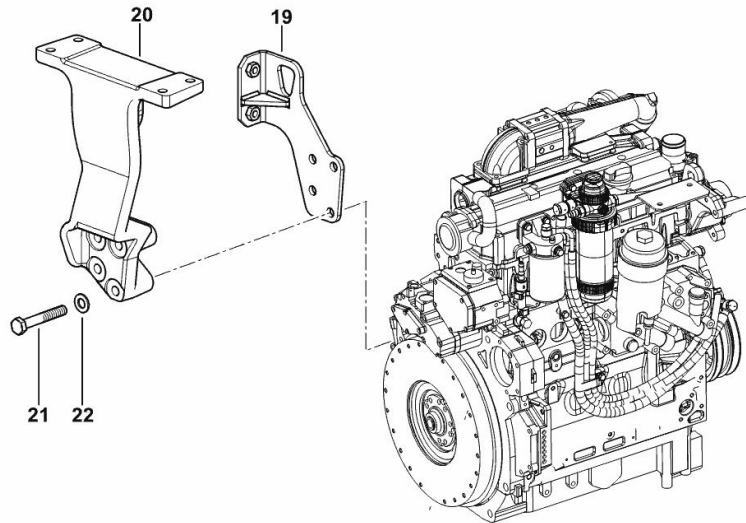

Notes:

[Explorer³ 100 -> 15001]

19	0.014.9247.3/20	1	bracket
20	0.010.6442.0/10	1	bracket
21	2.0112.322.2	4	screw m 10 p.1.5x65
22	2.1475.003.2	4	washer 10

9_O3016_01_0-B-001

FASTENINGS

Fig.	P/n	QTY	Name
------	-----	-----	------