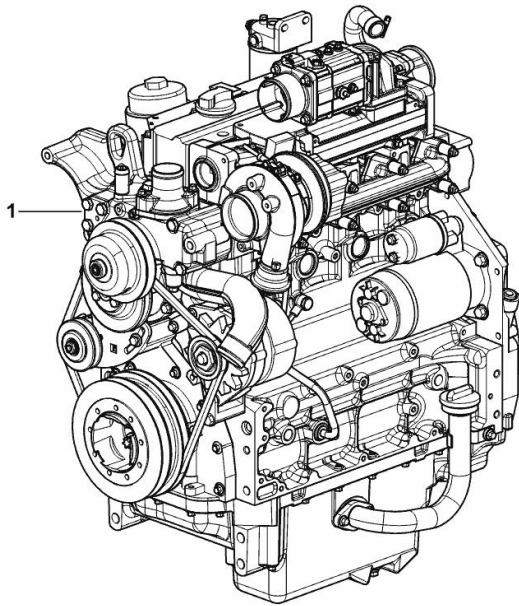

ENGINE

Fig.	P/n	QTY	Name
------	-----	-----	------

Notes:

[Explorer³ 100 -> 15001]

1	25007705	1	engine ON ORDERING PLEASE ENGINE NO. REQUIRED
---	----------	---	---

9_O3019_01_0-A-001

ENGINE

Fig.	P/n	QTY	Name
------	-----	-----	------

Notes:

[Explorer³ 100 -> 15001]

19	0.014.9247.3/20	1	bracket
20	0.010.6442.0/10	1	bracket
21	2.0112.322.2	4	screw m 10 p.1.5x65
22	2.1475.003.2	4	washer 10

9_O3016_01_0-B-001

FASTENINGS

Fig.	P/n	QTY	Name
------	-----	-----	------