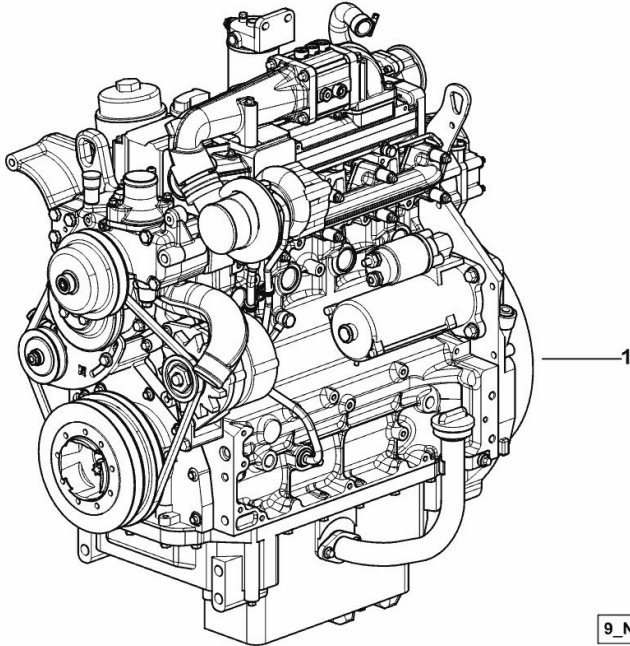

ENGINE

Fig.	P/n	QTY	Name
------	-----	-----	------

Notes:
[Explorer³ 100 -> 5001 2WD] [Explorer³ 100 -> 5001 4WD]

1	25007772	1	engine ON ORDERING PLEASE ENGINE NO. REQUIRED
---	----------	---	---

9_N9819_01_0-A-001

SUPPORTS

Fig.	P/n	QTY	Name
------	-----	-----	------

Notes:
[Explorer³ 100 -> 5001 2WD] [Explorer³ 100 -> 5001 4WD]

19	0.014.9247.3/20	1	bracket
20	0.010.6442.0/10	1	bracket
21	2.0112.322.2	4	screw m 10 p.1.5x65
22	2.1475.003.2	4	washer 10