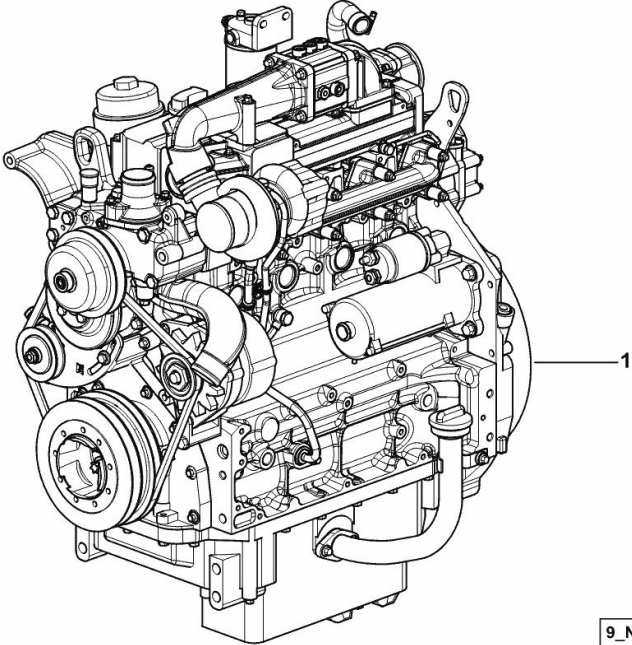

ENGINE

Fig.	P/n	QTY	Name
------	-----	-----	------

Notes:
[Explorer³ 100 -> 5001 2WD] [Explorer³ 100 -> 5001 4WD]

1	25007772	1	engine ON ORDERING PLEASE ENGINE NO. REQUIRED
---	----------	---	---

9_N9819_01_0-A-001

SUPPORTS

Fig.	P/n	QTY	Name
------	-----	-----	------

Notes:
[Explorer³ 100 -> 5001 2WD] [Explorer³ 100 -> 5001 4WD]

19	0.014.9247.3/20	1	bracket
20	0.010.6442.0/10	1	bracket
21	2.0112.322.2	4	screw m 10 p.1.5x65
22	2.1475.003.2	4	washer 10