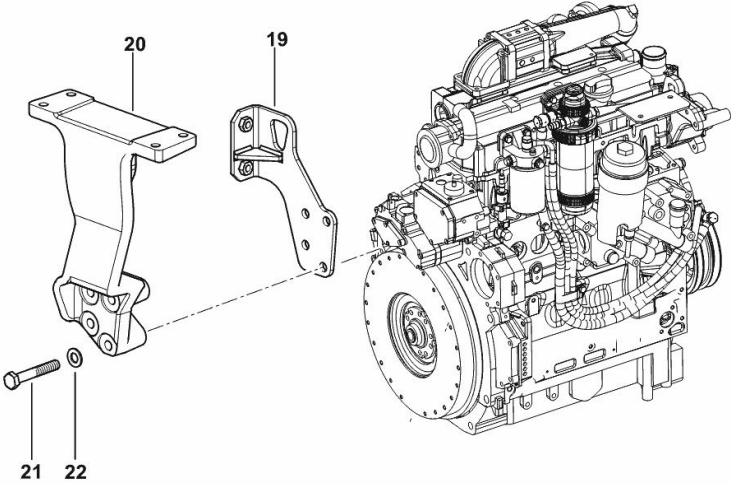

SUPPORTS

Fig.	P/n	QTY	Name
------	-----	-----	------

Notes:
[Explorer³ 100 -> 5001 2WD] [Explorer³ 100 -> 5001 4WD]

19	0.014.9247.3/20	1	bracket
20	0.010.6442.0/10	1	bracket
21	2.0112.322.2	4	screw m 10 p.1.5x65
22	2.1475.003.2	4	washer 10