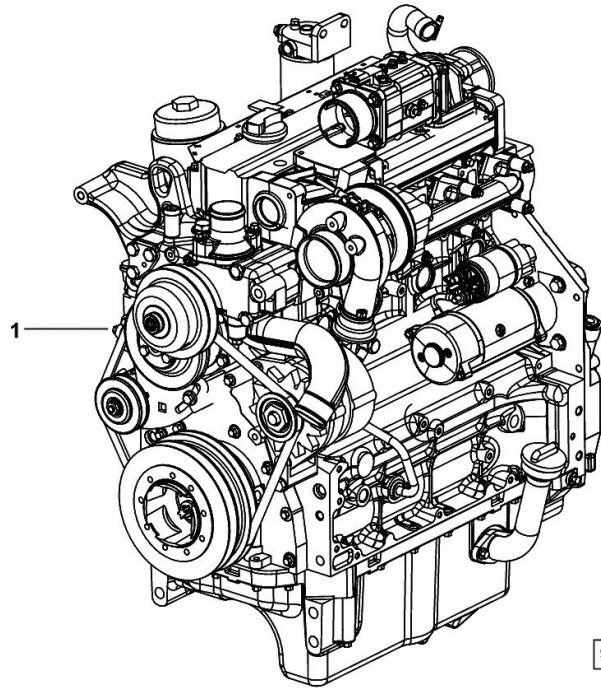

ENGINE TCD2012L4_73KW

Fig.	P/n	QTY	Name

Notes:

- NOT FOR EUROPEAN MARKET [EXPLORER³ 100 T ->1001]

1	25009705	1	engine TCD2012L4_73KW ON ORDERING PLEASE ENGINE NO. REQUIRED

9_08119_05_0-A-001