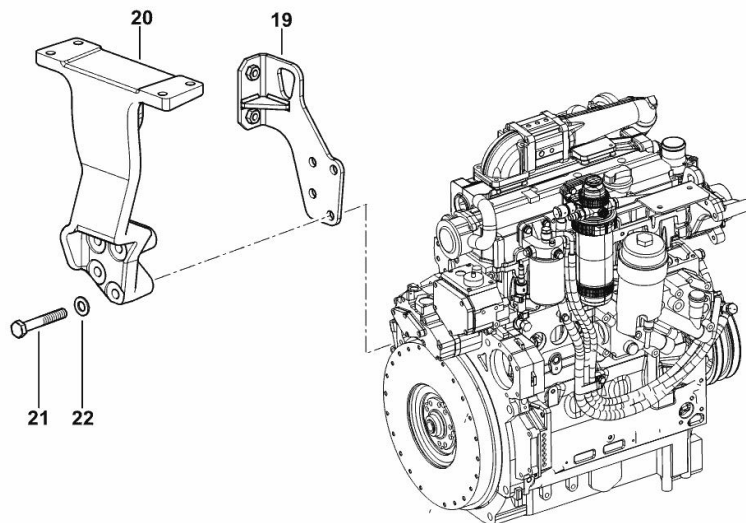

Notes:[EXPLORER³ 100 T ->1001]

19	0.014.9247.3/20	1	bracket
20	0.010.6442.0/10	1	bracket
21	2.0112.322.2	4	screw m 10 p.1.5x65
22	2.1475.003.2	4	washer 10

9_O3016_01_0-B-001

FASTENINGS

Fig.	P/n	QTY	Name
------	-----	-----	------