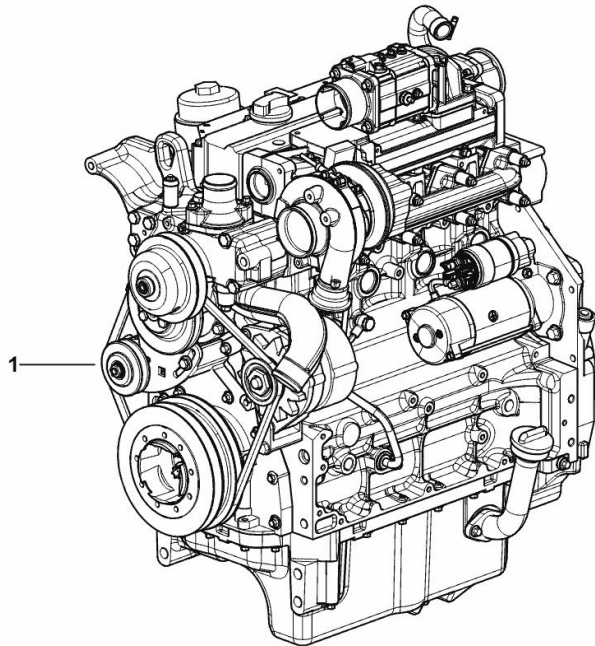

ENGINE

Fig.	P/n	QTY	Name
------	-----	-----	------

Notes:

[EXPLORER³ 100 T ->1001]

1	25009122	1	engine ON ORDERING PLEASE ENGINE NO. REQUIRED
---	----------	---	---

9_O8119_01_0-A-001

ENGINE TCD2012L4_73KW

Fig.	P/n	QTY	Name
------	-----	-----	------

Notes:[EXPLORER³ 100 T ->1001]

19	0.014.9247.3/20	1	bracket
20	0.010.6442.0/10	1	bracket
21	2.0112.322.2	4	screw m 10 p.1.5x65
22	2.1475.003.2	4	washer 10

9_O3016_01_0-B-001

FASTENINGS

Fig.	P/n	QTY	Name
------	-----	-----	------