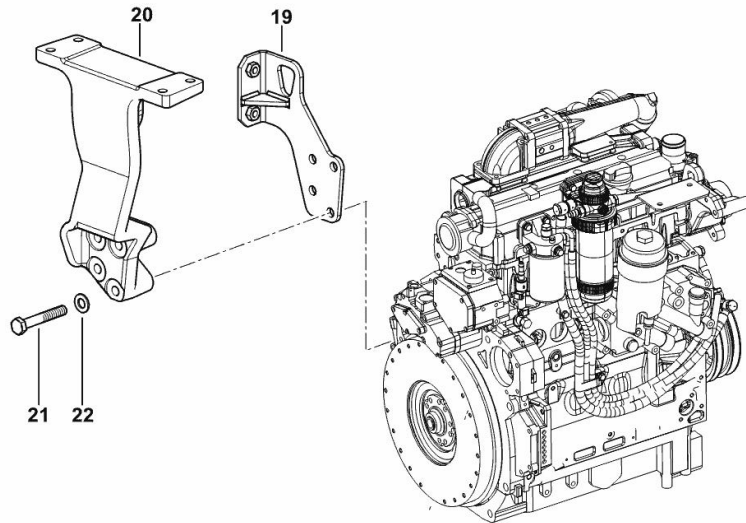

9_O8119_07_0-A-001

SUPPORTS

Fig.	P/n	QTY	Name
------	-----	-----	------

Notes:

[EXPLORER³ 100 T 2WD ->5001] [EXPLORER³ 100 T 4WD ->5001]

19	0.014.9247.3/20	1	bracket
20	0.010.6442.0/10	1	bracket
21	2.0112.322.2	4	screw m 10 p.1.5x65
22	2.1475.003.2	4	washer 10