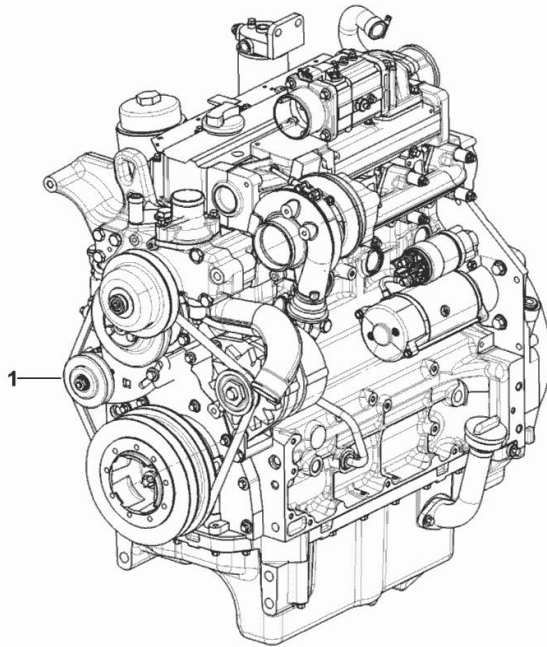

9_O8119_07_0-A-001

SUPPORTS

Fig.	P/n	QTY	Name
------	-----	-----	------

Notes:

[EXPLORER³ 100 T 2WD ->5001] [EXPLORER³ 100 T 4WD ->5001]

19	0.014.9247.3/20	1	bracket
20	0.010.6442.0/10	1	bracket
21	2.0112.322.2	4	screw m 10 p.1.5x65
22	2.1475.003.2	4	washer 10