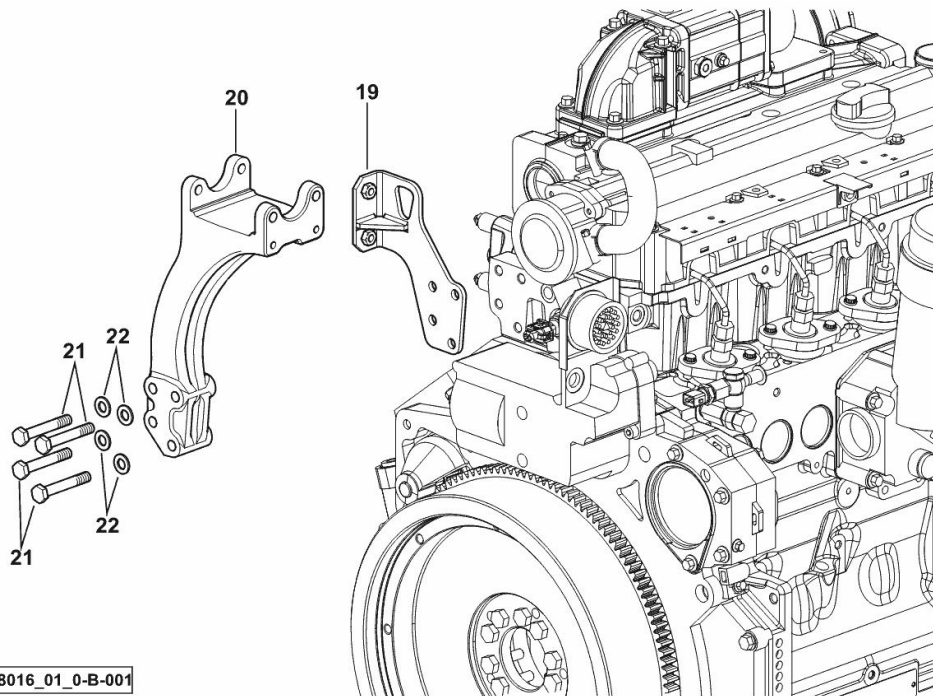

ENGINE TCD2012L4_73KW

Fig.	P/n	QTY	Name
------	-----	-----	------

Notes:- EXPORT U.S.A. [EXPLORER³ 100 TB ->5001]

1	25009815	1	engine TCD2012L4_73KW ON ORDERING PLEASE ENGINE NO. REQUIRED
---	----------	---	--

9_O8119_07_0-A-001

SUPPORTS

Fig.	P/n	QTY	Name
------	-----	-----	------

Notes:[EXPLORER³ 100 TB ->5001]

19	0.014.9247.3/20	1	bracket
20	0.016.7472.0	1	bracket
21	2.0112.322.2	4	screw m 10 p.1.5x65
22	2.1475.003.2	4	washer 10