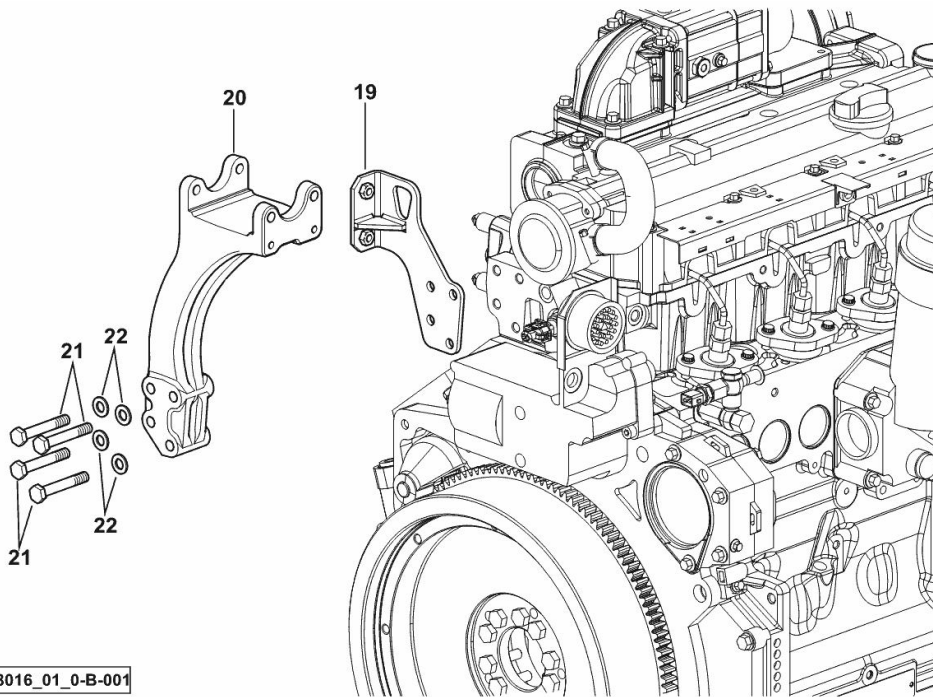

SUPPORTS

Fig.	P/n	QTY	Name
------	-----	-----	------

Notes:

[EXPLORER³ 100 TB ->1001]

19	0.014.9247.3/20	1	bracket
20	0.016.7472.0	1	bracket
21	2.0112.322.2	4	screw m 10 p.1.5x65
22	2.1475.003.2	4	washer 10