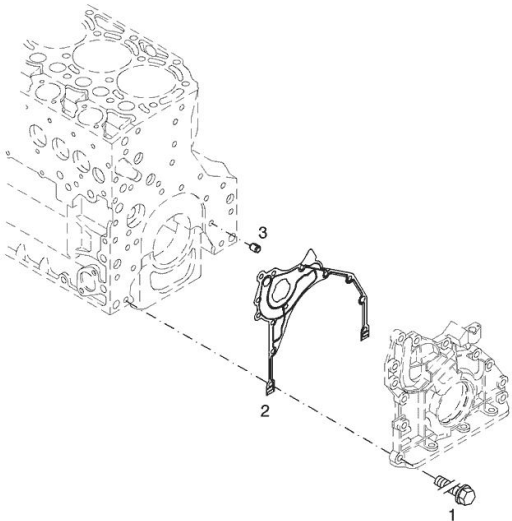

003 ©

1	01183645	12	screw EN 1662 -F-M8X35-10.9-ZNAL-A
2	04504325	1	gasket
3	01181406	1	bushing H 2341 -B11X8-FE/ZN12C*