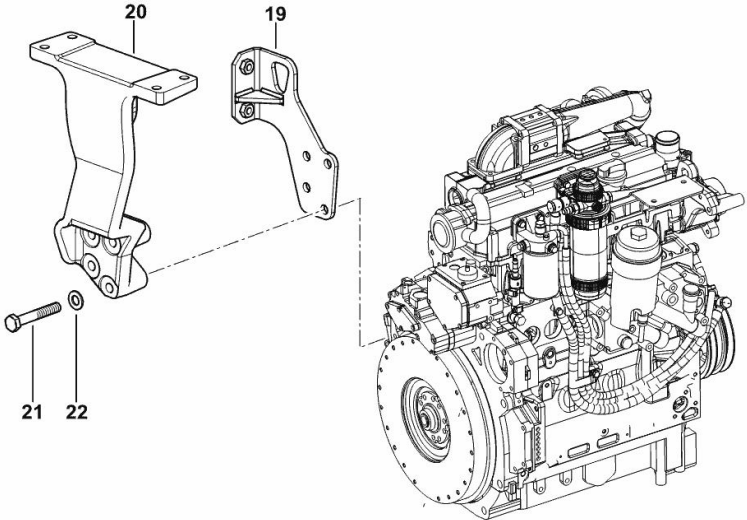

19	0.014.9247.3/20	1	bracket
20	0.010.6442.0/10	1	bracket
21	2.0112.322.2	4	screw m 10 p.1.5x65
22	2.1475.003.2	4	washer 10

9_O3016_01_0-B-001

FASTENINGS

Fig.	P/n	QTY	Name
------	-----	-----	------

Notes: