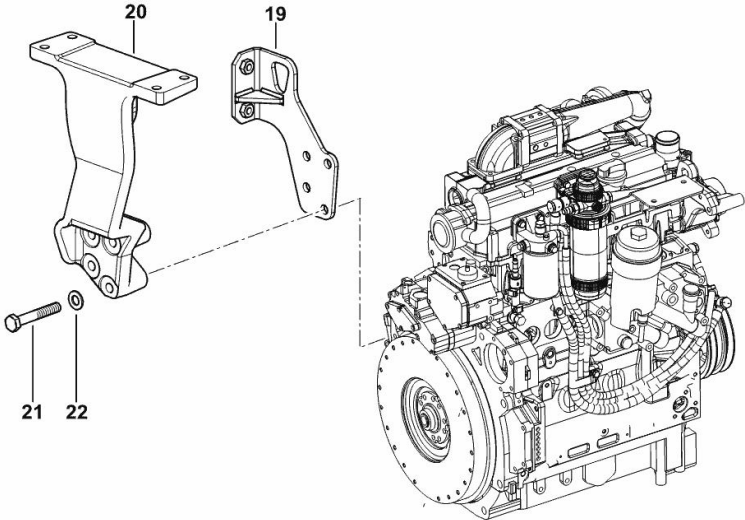

19	0.014.9247.3/20	1	bracket
20	0.010.6442.0/10	1	bracket
21	2.0112.322.2	4	screw m 10 p.1.5x65
22	2.1475.003.2	4	washer 10

9\_O3016\_01\_0-B-001

Section: B0 - ENGINE  
SERIE GUARNIZIONI

Fig.	P/n	QTY	Name
------	-----	-----	------