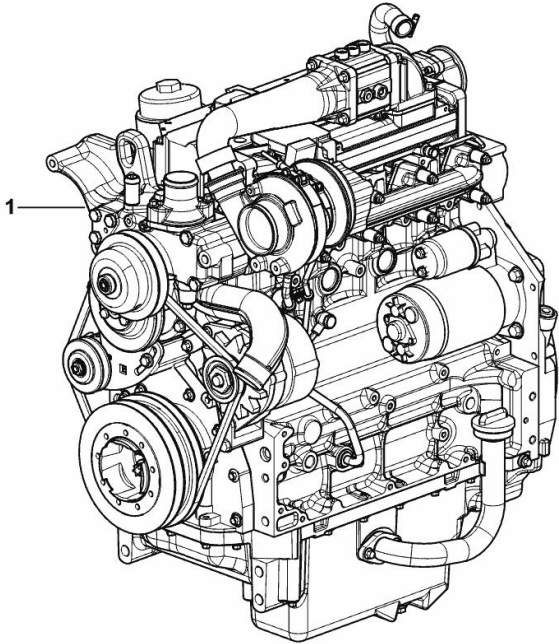

ENGINE

Fig.	P/n	QTY	Name

Notes:
EXPORT USA [Explorer³ 85 2WD -> 16001]   EXPORT USA [Explorer³ 85 4WD -> 16001]

1	25009885	1	engine ON ORDERING PLEASE ENGINE NO. REQUIRED

9_O2919_07_0-A-001