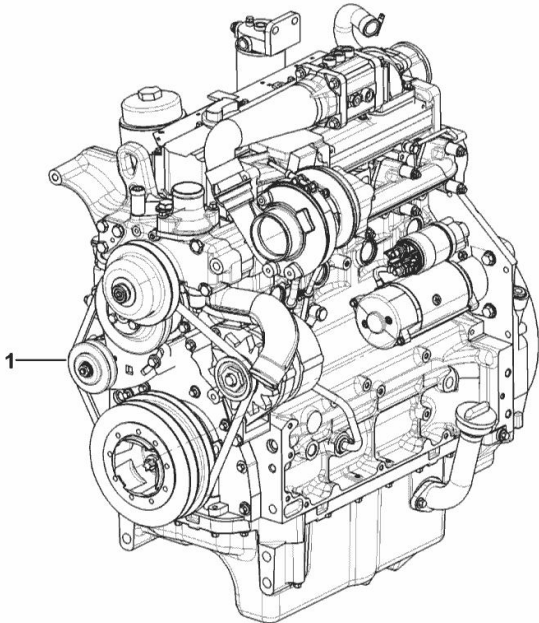

ENGINE TD2012L4_62.5KW

Fig.	P/n	QTY	Name
------	-----	-----	------

Notes:
 - EXPORT U.S.A. [EXPLORER³ 85 T ->5001]

1	25009794	1	engine TD2012L4_62.5KW ON ORDERING PLEASE ENGINE NO. REQUIRED
---	----------	---	---