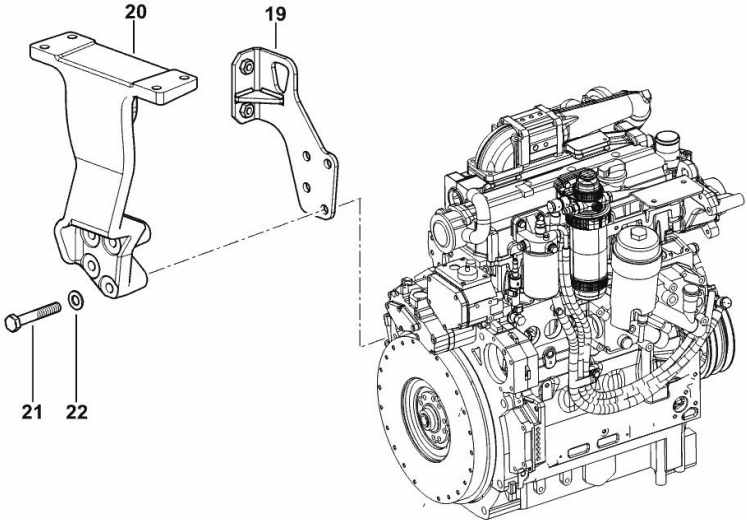

ENGINE TD2012L4_62.5KW

Fig.	P/n	QTY	Name
------	-----	-----	------

Notes:
 - EXPORT U.S.A. [EXPLORER³ 85 T ->5001]

1	25009794	1	engine TD2012L4_62.5KW ON ORDERING PLEASE ENGINE NO. REQUIRED
---	----------	---	---

9_O8019_08_0-A-001

SUPPORTS

Fig.	P/n	QTY	Name
------	-----	-----	------

Notes:
 [EXPLORER³ 85 T ->5001]

19	0.014.9247.3/20	1	bracket
20	0.010.6442.0/10	1	bracket
21	2.0112.322.2	4	screw m 10 p.1.5x65
22	2.1475.003.2	4	washer 10