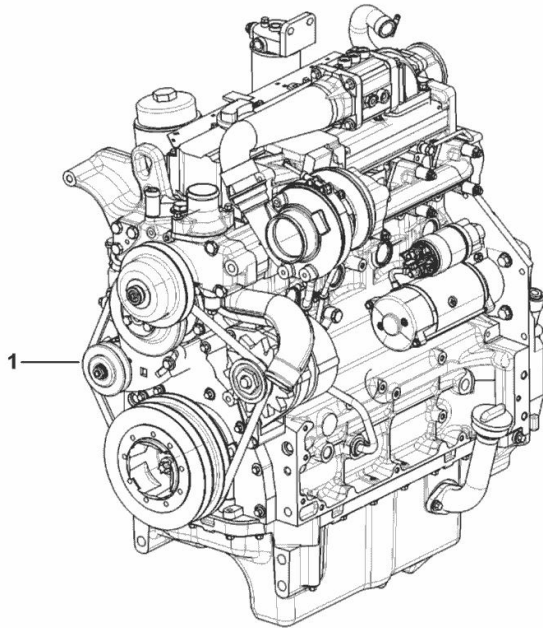

ENGINE TD2012L4_62.5KW

Fig.	P/n	QTY	Name
------	-----	-----	------

Notes:

- EXPORT U.S.A. [EXPLORER³ 85 TB ->1001]

1	25009840	1	engine TD2012L4_62.5KW ON ORDERING PLEASE ENGINE NO. REQUIRED
---	----------	---	---