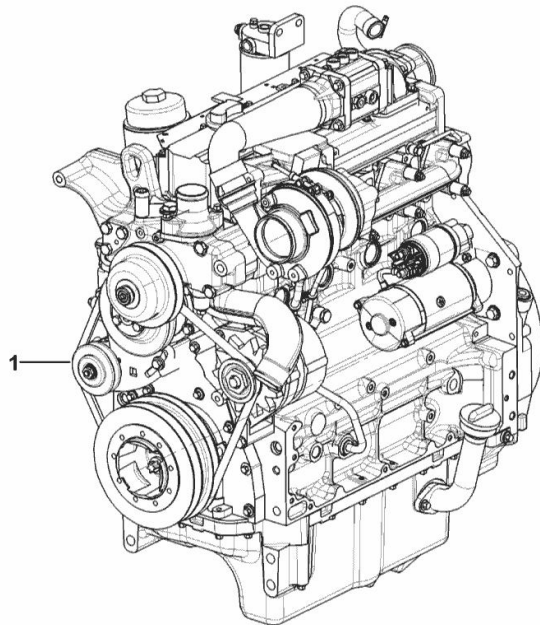

ENGINE TD2012L4_62.5KW

Fig.	P/n	QTY	Name
------	-----	-----	------

Notes:

- EXPORT U.S.A. [EXPLORER³ 85 TB ->5001]

1	25009794	1	engine TD2012L4_62.5KW ON ORDERING PLEASE ENGINE NO. REQUIRED
---	----------	---	---