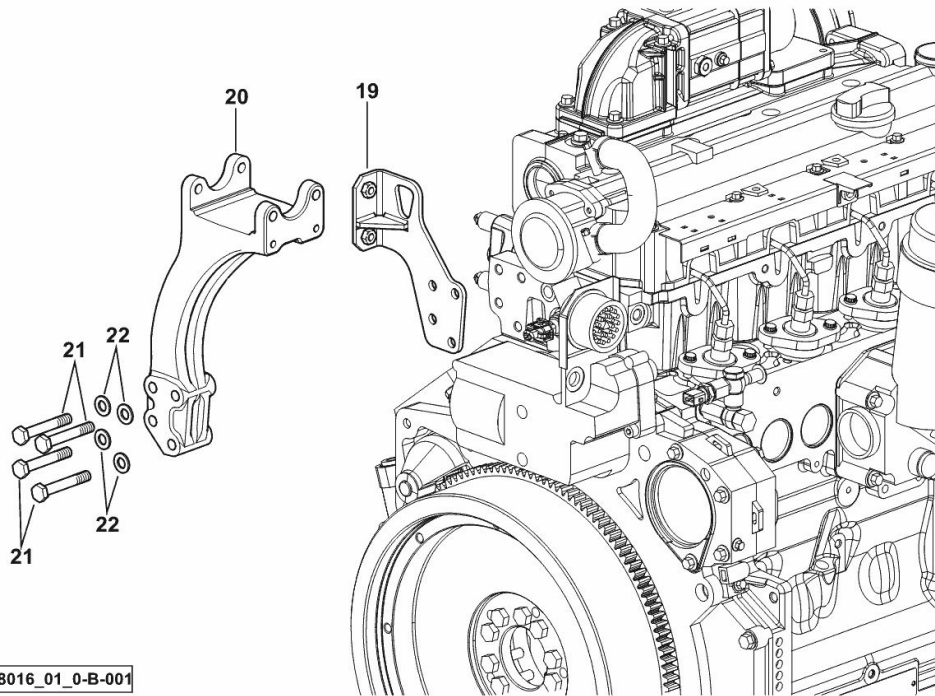

9_O8019_08_0-A-001

SUPPORTS

Fig.	P/n	QTY	Name
------	-----	-----	------

Notes:

[EXPLORER³ 85 TB ->5001]

19	0.014.9247.3/20	1	bracket
20	0.016.7472.0	1	bracket
21	2.0112.322.2	4	screw m 10 p.1.5x65
22	2.1475.003.2	4	washer 10