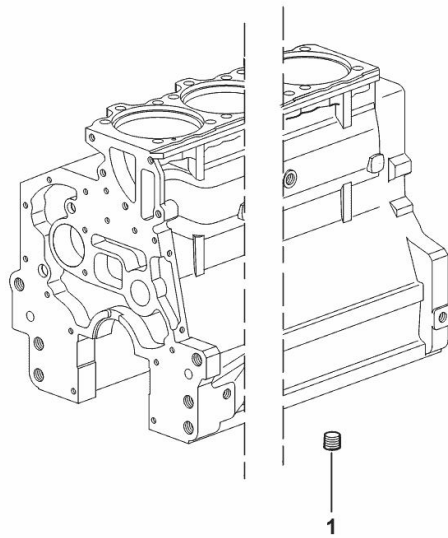

FRUTTETO³ V 100 -> 5001/15001 /ACTIVEDRIVE

Section: B0 - ENGINE

Ref: B0.01.6 (1)

LOWER PLUG FOR CYLINDER BLOCKS

Fig.	P/n	QTY	Name

Notes:

FOR ENGINES PRODUCED IN : TREVIGLIO ITALY [FRUTTETO 3 V 100 -> ZKDP8902W0TS05001]

1	2.3130.003.1	2	plug 3/8" gas

9_33311_06_0-A-001