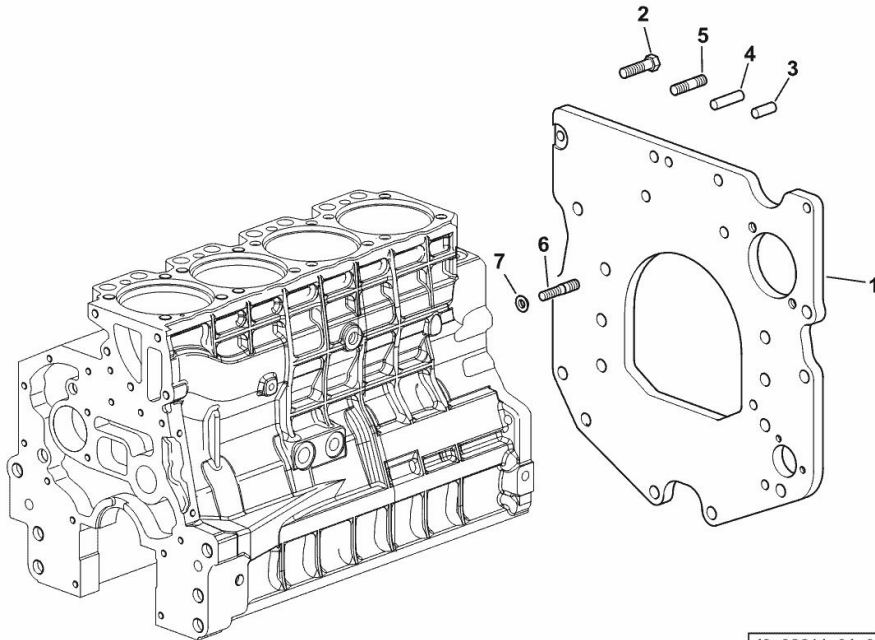

1	0.007.1882.0/50	1	flange
2	2.0112.511.2	8	screw m 14 p.2 x 30
3	2.1651.912.0	2	cylindrical plug 12x28
4	2.1651.917.0	1	cylindrical plug 12x40
5	2.0432.257.7	1	stud bolt m 12 p.1.75 - 1.25 x 30
6	2.0439.250.7	1	stud bolt m 12 / m 10 x 30
7	0.011.9294.0/10	1	bush

9_38611_01_0-A-001

FRUTTETO³ V 100 -> 5001/15001 /ACTIVEDRIVE

Section: B0 - ENGINE

Ref: B0.01.5 (1)

MONOBLOC ENGINE-GEARBOX CONNECTING FLANGE

Fig.	P/n	QTY	Name
------	-----	-----	------

Notes:

FOR ENGINES PRODUCED IN : RANIPET - INDIA [FRUTTETO 3 V 100 -> ZKDP8902W0TS05001]