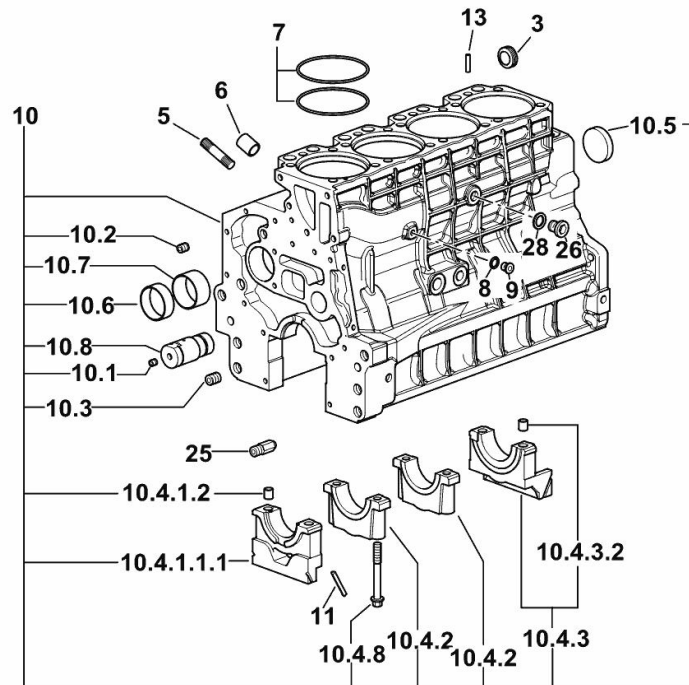

ENGINE TYPE-APPROVAL DATA PLATE

Fig.	P/n	QTY	Name
------	-----	-----	------

Notes:

[FRUTTETO 3 V 100 -> ZKDP8902W0TS05001]

1	0.000.0000.1		cannot be supplied MADE BY TREVIGLIO ITALY
2	0.000.0000.1		cannot be supplied MADE AT RANIPET - INDIA

9_STA000_00_0-A-001

FRUTTETO³ V 100 -> 5001/15001 /ACTIVEDRIVE

Section: B0 - ENGINE

Ref: B0.01.2 (1)

CRANKCASE

Fig.	P/n	QTY	Name
------	-----	-----	------

Notes:

FOR ENGINES PRODUCED IN : TREVIGLIO ITALY [FRUTTETO 3 V 100 -> ZKDP8902W0TS05001]

9_O1011_00_0-A-001

3	2.3199.312.2/20	1	plug m 35x1.5x9.5
5	2.0439.279.7	8	stud bolt m 8 p.1 x 25
6	2.1559.188.2	4	bush 11.4 x 14 x16
7	2.1539.259.0	8	special oil seal 107.62x2.62
8	2.1560.010.0	1	gasket 14.2 x 20
9	2.3199.292.0	1	plug 1/4" gas
10	0.014.9655.4/30	1	crankcase
10.1	2.3130.001.1	14	plug 1/8" gas
10.2	2.3130.002.1	4	plug 1/4" gas
10.3	2.3130.003.1	6	plug 3/8" gas
10.4.1.1.1	0.065.1112.7/10	1	support
10.4.1.2	2.1699.165.0	1	bush 12.3x15x16
10.4.2	0.065.1114.0/10	3	support
10.4.3	0.065.1116.3	1	support
10.4.3.2	2.1699.165.0	1	bush 12.3x15x16
10.4.8	0.065.1117.0	10	screw m 12 x 100
10.5	2.3179.012.0	1	plug 60
10.6	0.065.1140.0	4	special bushing 59X55X20
10.7	0.065.1141.0	1	special bushing 59X55X30
10.8	0.014.1340.0/10	1	pin mm 85
11	0.066.1152.0/10	4	gasket
13	2.1549.154.2	4	bush 4.8x5.8x16
25	0.013.4946.0/10	1	sprayer nozzle
26	2.3120.101.0	1	plug m 18 p.1.5
28	2.1560.014.0	1	washer 18.2 x 24