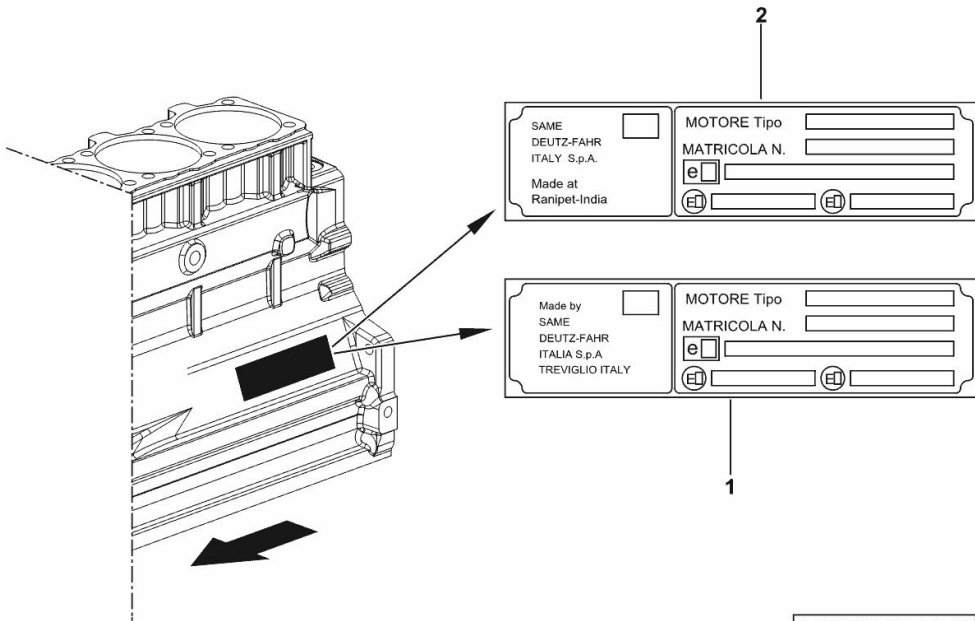

ENGINE TYPE-APPROVAL DATA PLATE

Fig.	P/n	QTY	Name
------	-----	-----	------

Notes:

[FRUTTETO 3 V 100 -> ZKDP8902W0TS05001]

1	0.000.0000.1		cannot be supplied MADE BY TREVIGLIO ITALY
2	0.000.0000.1		cannot be supplied MADE AT RANIPET - INDIA