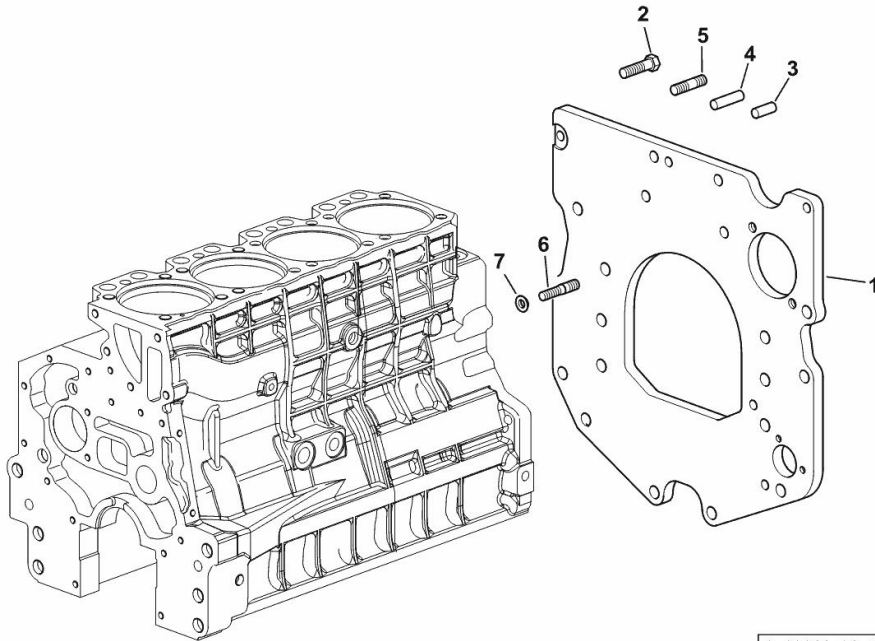

FRUTTETO³ V 100 -> 5001/15001 /ACTIVEDRIVE

Section: B0 - ENGINE

Ref: B0.01.4 (1)

MONOBLOC ENGINE-GEARBOX CONNECTING FLANGE

Fig.	P/n	QTY	Name
------	-----	-----	------

Notes:

FOR ENGINES PRODUCED IN : TREVIGLIO ITALY [FRUTTETO 3 V 100 -> ZKDP8902W0TS05001]

1	0.007.1882.0/50	1	flange
2	2.0112.511.2	8	screw m 14 p.2 x 30
3	2.1651.912.0	2	cylindrical plug 12x28
4	2.1651.917.0	1	cylindrical plug 12x40
5	2.0432.257.7	1	stud bolt m 12 p.1.75 - 1.25 x 30
6	2.0439.250.7	1	stud bolt m 12 / m 10 x 30
7	0.011.9294.0/10	1	bush