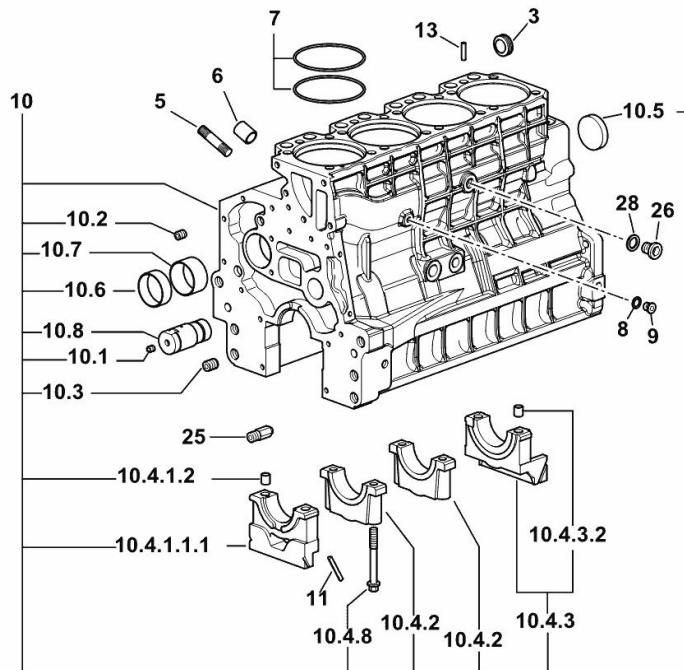

FRUTTETO³ V 100 -> 5001/15001 /ACTIVEDRIVE

Section: B0 - ENGINE

Ref: B0.01.3 (1)

CRANKCASE

Fig.	P/n	QTY	Name
------	-----	-----	------

Notes:

FOR ENGINES PRODUCED IN : RANIPET - INDIA [FRUTTETO 3 V 100 -> ZKDP8902W0TS05001]

19_O1011_00_0-A-001

3	2.3199.312.2/20	1	plug m 35x1.5x9.5
5	2.0439.279.7	8	stud bolt m 8 p.1 x 25
6	2.1559.188.2	4	bush 11.4 x 14 x16
7	2.1539.259.0	8	special oil seal 107.62x2.62
8	2.1560.010.0	1	gasket 14.2 x 20
9	2.3199.292.0	1	plug 1/4" gas
10	0.014.9655.4/30	1	crankcase
10.1	2.3130.001.1	14	plug 1/8" gas
10.2	2.3130.002.1	4	plug 1/4" gas
10.3	2.3130.003.1	6	plug 3/8" gas
10.4.1.1.1	0.065.1112.7/10	1	support
10.4.1.2	2.1699.165.0	1	bush 12.3x15x16
10.4.2	0.065.1114.0/10	3	support
10.4.3	0.065.1116.3	1	support
10.4.3.2	2.1699.165.0	1	bush 12.3x15x16
10.4.8	0.065.1117.0	10	screw m 12 x 100
10.5	2.3179.012.0	1	plug 60
10.6	0.065.1140.0	4	special bushing 59X55X20
10.7	0.065.1141.0	1	special bushing 59X55X30
10.8	0.014.1340.0/10	1	pin mm 85
11	0.066.1152.0/10	4	gasket
13	2.1549.154.2	4	bush 4.8x5.8x16
25	0.013.4946.0/10	1	sprayer nozzle
26	2.3120.101.0	1	plug m 18 p.1.5
28	2.1560.014.0	1	washer 18.2 x 24