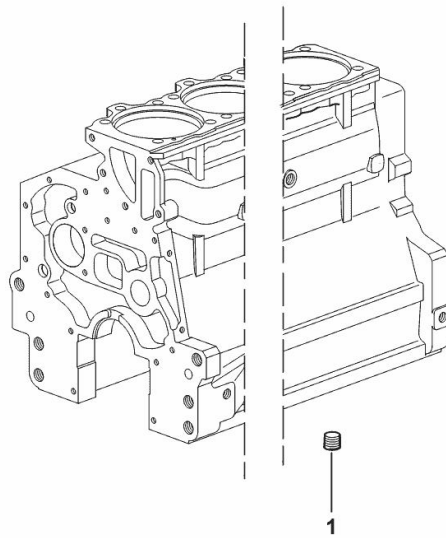

LOWER PLUG FOR CYLINDER BLOCKS

Fig.	P/n	QTY	Name

Notes:

FOR ENGINES PRODUCED IN : RANIPET - INDIA [FRUTTETO 3 V 100 -> ZKDP8902W0TS05001]

1	2.3130.003.1	2	plug 3/8" gas

19_37511_06_0-A-001