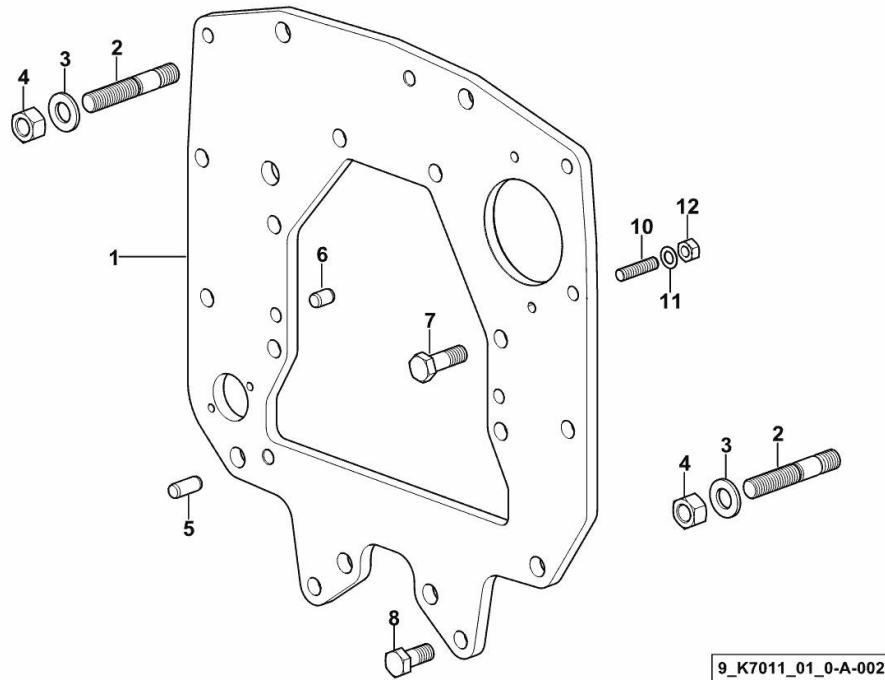

9_K7019_01_0-A-001

MONOBLOC ENGINE-GEARBOX CONNECTING FLANGE

Fig.	P/n	QTY	Name
------	-----	-----	------

Notes:

[NITRO 110T4i VRT 2WD] [NITRO 110 T4i VRT 4WD]

1	0.019.1507.0/30	1	flange
2	2.0439.327.7	4	stud bolt m 16 p.1.5 x 75
3	2.1475.006.2	4	spring washer 16
4	2.1012.409.7	4	nut m 16
5	2.1651.912.0	2	cylindrical plug 12x28
6	2.1651.908.0	2	cylindrical plug 12x18
7	2.0113.515.2	6	screw m 14 p.2 x 40
8	2.0113.511.2	2	screw m 14 x 30 - 10.9
10	2.0432.155.7	2	stud bolt m 10 p.1.5 / p. 1.25 x 25
11	2.1470.006.2	2	lock washer 10
12	2.1011.421.2	2	nut m 10 p.1.25