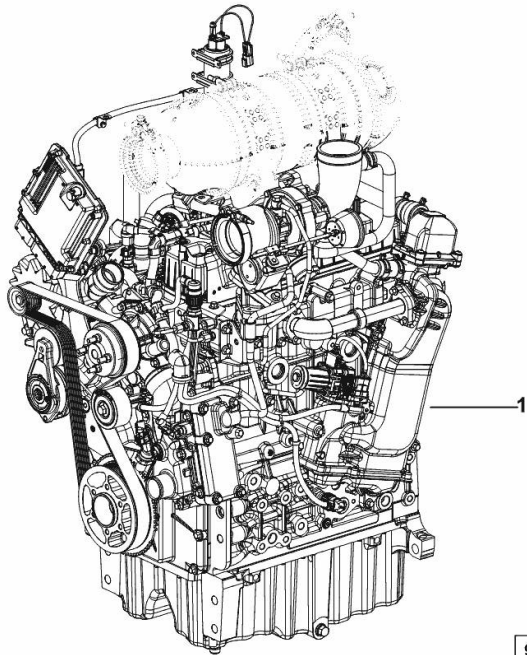

ENGINE TCD3.6L4 - 77kW2200E4i

Fig.	P/n	QTY	Name
------	-----	-----	------

Notes:

[NITRO 110T4i VRT 2WD] [NITRO 110 T4i VRT 4WD]

1	25010019	1	engine ON ORDERING PLEASE ENGINE NO. REQUIRED
---	----------	---	---

9_K7019_01_0-A-001

MONOBLOC ENGINE-GEARBOX CONNECTING FLANGE

Fig.	P/n	QTY	Name
------	-----	-----	------

Notes:

[NITRO 110T4i VRT 2WD] [NITRO 110 T4i VRT 4WD]

1	0.019.1507.0/30	1	flange
2	2.0439.327.7	4	stud bolt m 16 p.1.5 x 75
3	2.1475.006.2	4	spring washer 16
4	2.1012.409.7	4	nut m 16
5	2.1651.912.0	2	cylindrical plug 12x28
6	2.1651.908.0	2	cylindrical plug 12x18
7	2.0113.515.2	6	screw m 14 p.2 x 40
8	2.0113.511.2	2	screw m 14 x 30 - 10.9
10	2.0432.155.7	2	stud bolt m 10 p.1.5 / p. 1.25 x 25
11	2.1470.006.2	2	lock washer 10
12	2.1011.421.2	2	nut m 10 p.1.25