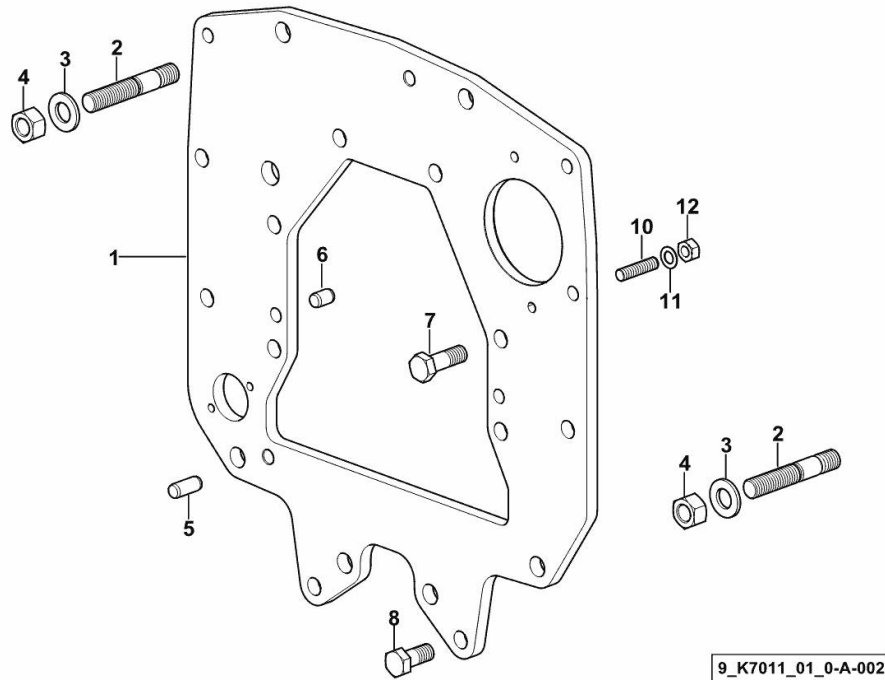

**ENGINE TCD3.6L4 - 83kW2200E4i**

Fig.	P/n	QTY	Name
------	-----	-----	------

**Notes:**

[NITRO 120 T4i VRT]

1	25010607	1	engine ON ORDERING PLEASE ENGINE NO. REQUIRED
---	----------	---	---

9\_IC019\_01\_0-A-001

**MONOBLOC ENGINE-GEARBOX CONNECTING FLANGE**

Fig.	P/n	QTY	Name
------	-----	-----	------

**Notes:**

[NITRO 120 T4i VRT]

1	0.019.1507.0/30	1	flange
2	2.0439.327.7	4	stud bolt m 16 p.1.5 x 75
3	2.1475.006.2	4	spring washer 16
4	2.1012.409.7	4	nut m 16
5	2.1651.912.0	2	cylindrical plug 12x28
6	2.1651.908.0	2	cylindrical plug 12x18
7	2.0113.515.2	6	screw m 14 p.2 x 40
8	2.0113.511.2	2	screw m 14 x 30 - 10.9
10	2.0432.155.7	2	stud bolt m 10 p.1.5 / p. 1.25 x 25
11	2.1470.006.2	2	lock washer 10
12	2.1011.421.2	2	nut m 10 p.1.25

1	04125216	1	tube
2	04125217	1	tube
3	04124531	1	tube
4	01149048	3	clamp DIN 3021 -A-30X12

Section: B0 - ENGINE

**BLEEDING TUBE**

Fig.	P/n	QTY	Name
5	01149067	1	clamp DIN 3021 -A-60X12

Section: B0 - ENGINE  
**BLEEDING TUBE**