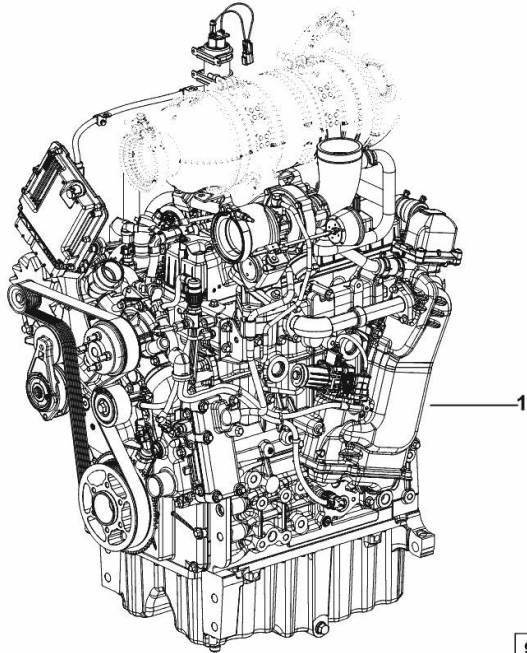

**ENGINE TCD3.6L4 - 83kW2200E4i**

Fig.	P/n	QTY	Name
------	-----	-----	------

**Notes:**

[NITRO 120 T4i VRT]

1	25010607	1	engine ON ORDERING PLEASE ENGINE NO. REQUIRED
---	----------	---	---

9\_IC019\_01\_0-A-001

**MONOBLOC ENGINE-GEARBOX CONNECTING FLANGE**

Fig.	P/n	QTY	Name
------	-----	-----	------

**Notes:**

[NITRO 120 T4i VRT]

1	0.019.1507.0/30	1	flange
2	2.0439.327.7	4	stud bolt m 16 p.1.5 x 75
3	2.1475.006.2	4	spring washer 16
4	2.1012.409.7	4	nut m 16
5	2.1651.912.0	2	cylindrical plug 12x28
6	2.1651.908.0	2	cylindrical plug 12x18
7	2.0113.515.2	6	screw m 14 p.2 x 40
8	2.0113.511.2	2	screw m 14 x 30 - 10.9
10	2.0432.155.7	2	stud bolt m 10 p.1.5 / p. 1.25 x 25
11	2.1470.006.2	2	lock washer 10
12	2.1011.421.2	2	nut m 10 p.1.25