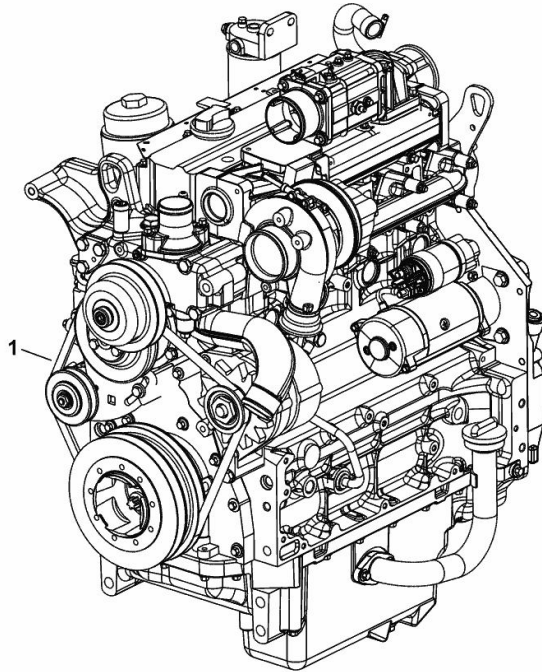

ENGINE

Fig.	P/n	QTY	Name

Notes:

- NOT FOR EUROPEAN MARKET [R3 EVO 110 -> 5001]

1	25009695	1	engine ON ORDERING PLEASE ENGINE NO. REQUIRED

9_O2119_06_0-A-001