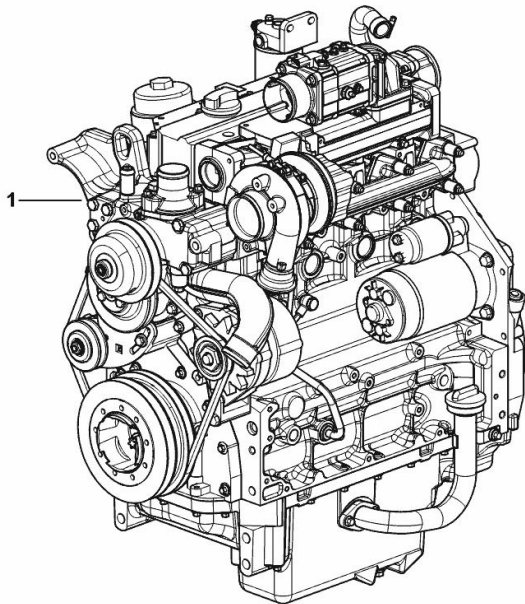

ENGINE

Fig.	P/n	QTY	Name
------	-----	-----	------

Notes:

[R3 EVO 110 -> 5001]

1	25008816	1	engine ON ORDERING PLEASE ENGINE NO. REQUIRED
---	----------	---	---

9_O2119_02_0-A-001

ENGINE

Fig.	P/n	QTY	Name
------	-----	-----	------

Notes:

[R3 EVO 110 -> 5001]

19	0.014.9247.3/20	1	bracket
20	0.010.6442.0/10	1	bracket
21	2.0112.322.2	4	screw m 10 p.1.5x65
22	2.1475.003.2	4	washer 10

9_O3016_01_0-B-001

FASTENINGS

Fig.	P/n	QTY	Name
------	-----	-----	------