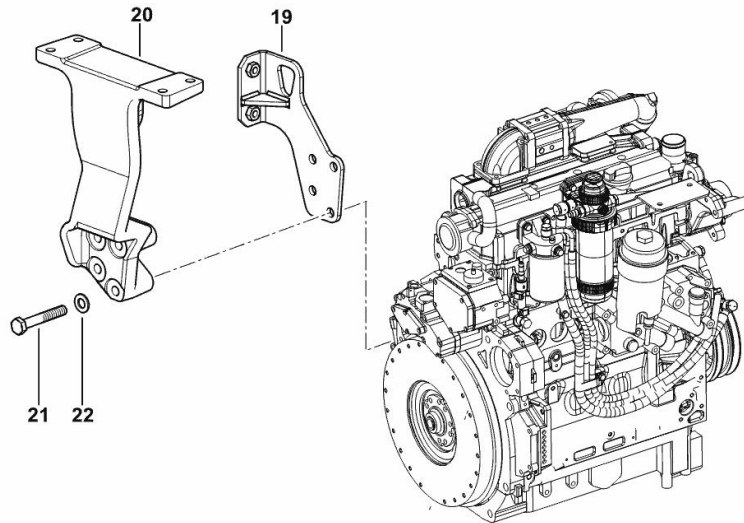

Notes:

- NOT FOR EUROPEAN MARKET [R3 EVO 110 -> 5001]

1	25009695	1	engine ON ORDERING PLEASE ENGINE NO. REQUIRED
---	----------	---	---

9_O2119_06_0-A-001

Section: B0 - ENGINE

SUPPORTS

Fig.	P/n	QTY	Name
------	-----	-----	------

Notes:

[R3 EVO 110 -> 5001]

19	0.014.9247.3/20	1	bracket
20	0.010.6442.0/10	1	bracket
21	2.0112.322.2	4	screw m 10 p.1.5x65
22	2.1475.003.2	4	washer 10

9_O3016_01_0-B-001

FASTENINGS

Fig.	P/n	QTY	Name
------	-----	-----	------