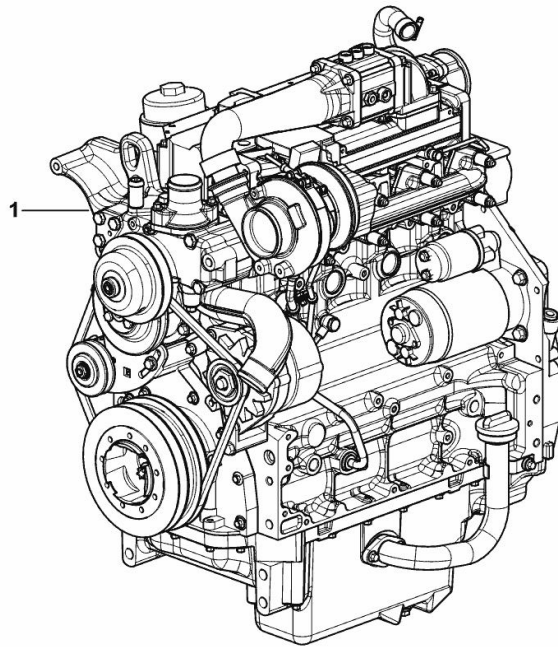

9_O2919_05_0-A-001

ENGINE

Fig.	P/n	QTY	Name
------	-----	-----	------

Notes:

EXPORT USA [R3 EVO 85 2WD -> 16001] EXPORT USA [R3 EVO 85 4WD -> 16001]

1	25009885	1	engine ON ORDERING PLEASE ENGINE NO. REQUIRED
---	----------	---	---

9_O2919_07_0-A-001

SUPPORTS

Fig.	P/n	QTY	Name
------	-----	-----	------

Notes:

[R3 EVO 85 2WD -> 16001] [R3 EVO 85 4WD -> 16001]

19	0.014.9247.3/20	1	bracket
20	0.010.6442.0/10	1	bracket
21	2.0112.322.2	4	screw m 10 p.1.5x65
22	2.1475.003.2	4	washer 10