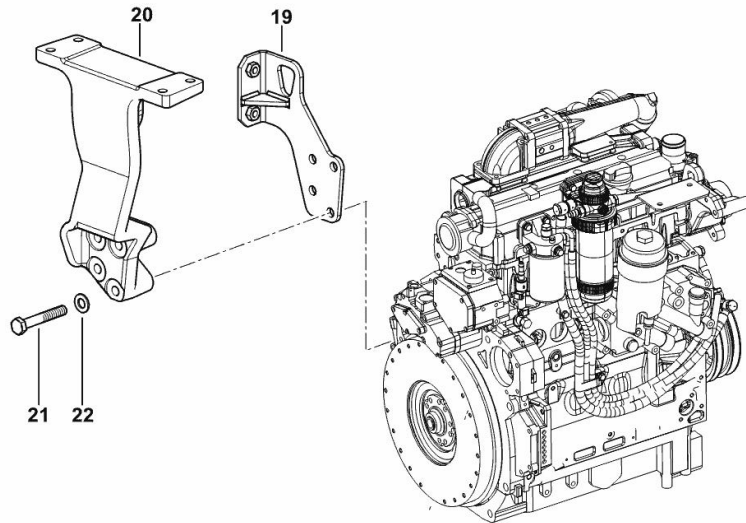

9_O2919_07_0-A-001

SUPPORTS

Fig.	P/n	QTY	Name
------	-----	-----	------

Notes:

[R3 EVO 85 2WD -> 16001] [R3 EVO 85 4WD -> 16001]

19	0.014.9247.3/20	1	bracket
20	0.010.6442.0/10	1	bracket
21	2.0112.322.2	4	screw m 10 p.1.5x65
22	2.1475.003.2	4	washer 10