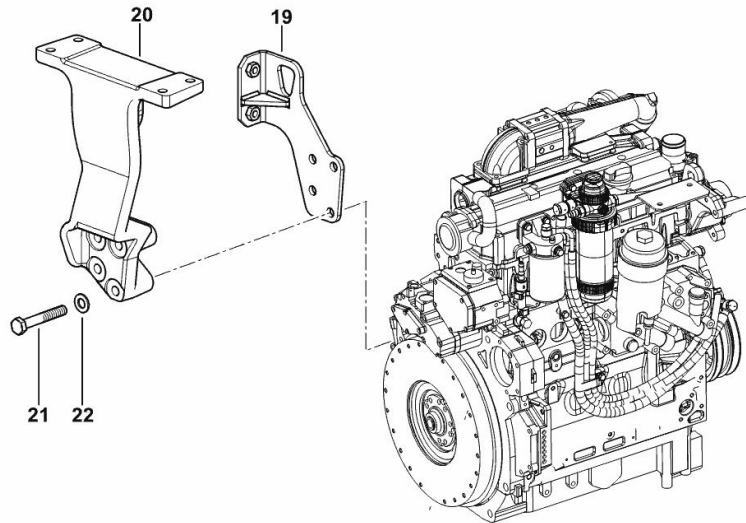

Notes:

[R3 EVO 85 -> 20001] -> 20001

19	0.014.9247.3/20	1	bracket
20	0.010.6442.0/10	1	bracket
21	2.0112.322.2	4	screw m 10 p.1.5x65
22	2.1475.003.2	4	washer 10

9_O3016_01_0-B-001

Section: B0 - ENGINE
SERIE GUARNIZIONI