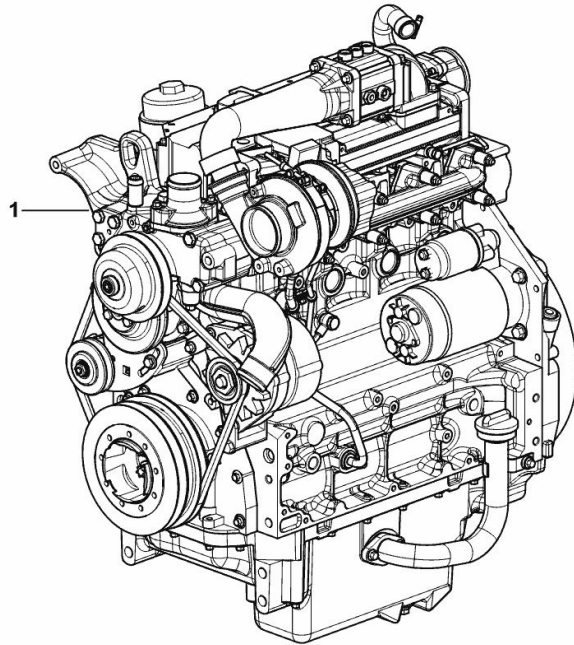

ENGINE

Fig.	P/n	QTY	Name

Notes:

- NOT FOR EUROPEAN MARKET [R3 EVO 85 -> 20001]

1	25009697	1	engine ON ORDERING PLEASE ENGINE NO. REQUIRED

9_O2919_04_0-A-001