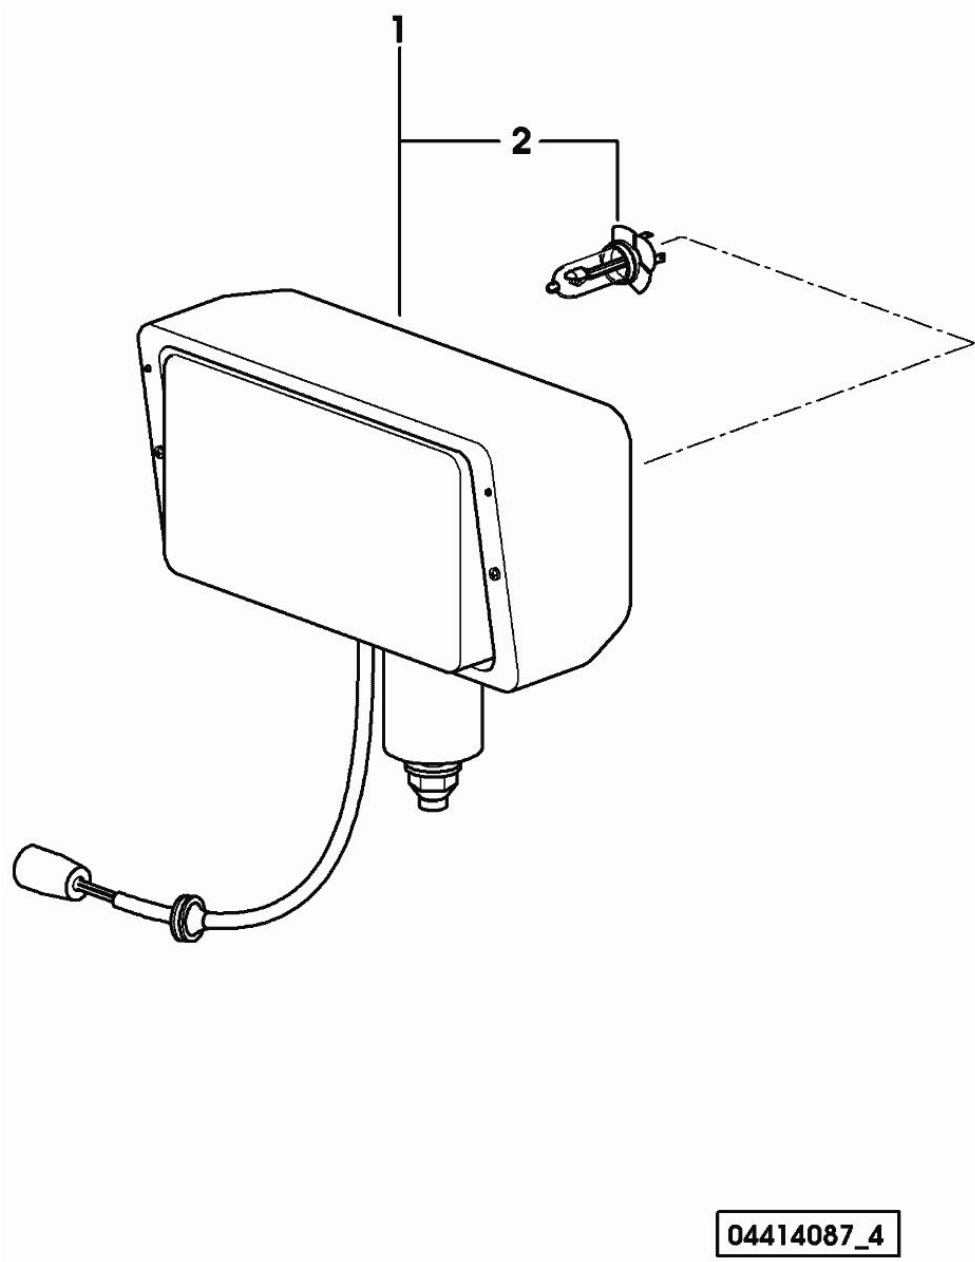

HEADLAMP COMPONENTS

Fig.	P/n	QTY	Name
1	04414087.4	1	lamp
2	0.900.0062.8	1	lamp H4 12V 60/55W