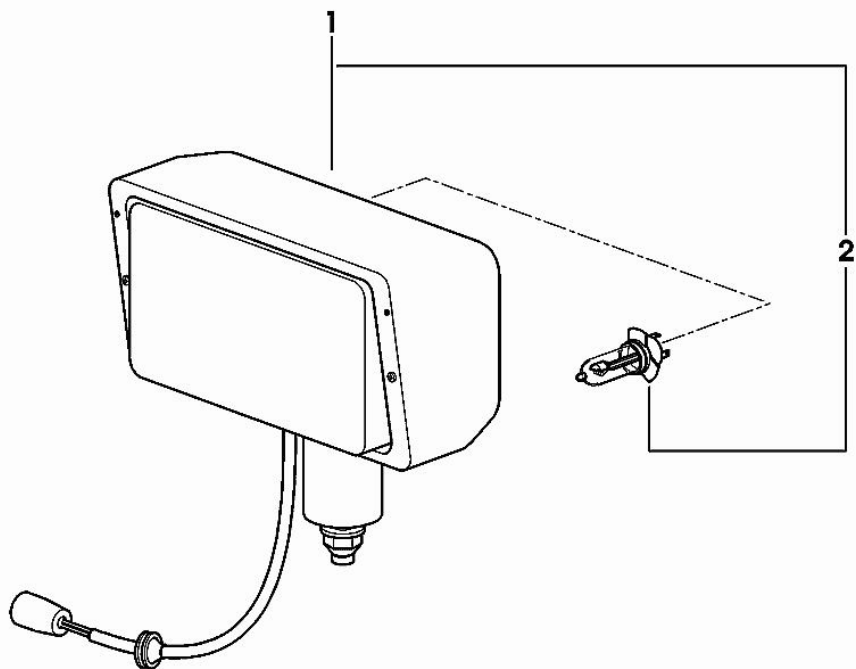

HEADLAMP COMPONENTS

Fig.	P/n	QTY	Name
1	04414088.4	1	headlight
2	0.900.0062.8	1	lamp H4 12V 60/55W

04414088_4