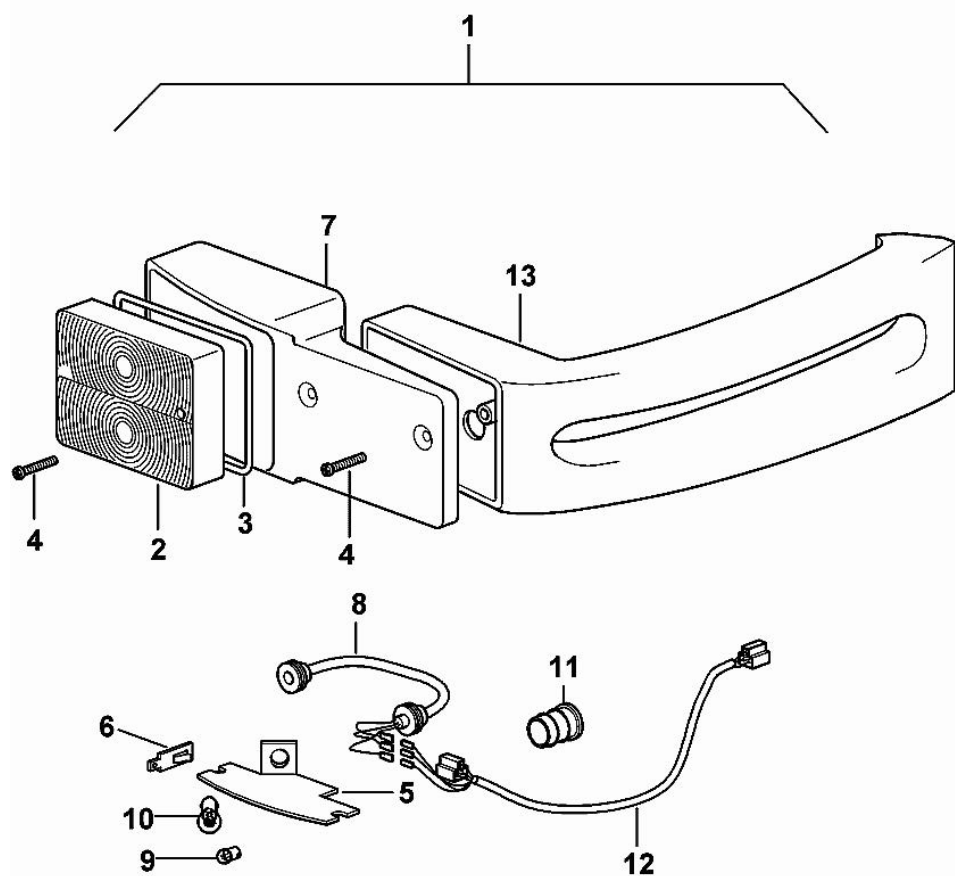

HEADLAMP COMPONENTS

Fig.	P/n	QTY	Name
1	04411937.4	1	headlight
2	0.010.3917.1	1	window glass
3	0.010.3917.2	1	gasket
4	0.010.3918.0	2	screw 4.2x38
5	0.010.3918.1	1	lamp H3 12V 55W
6	0.010.3918.2	1	guard

WARNING BEACON

Fig.	P/n	QTY	Name
1	04414773	1	blinker
2	0.900.1267.7	1	support
3	0.900.1267.8	1	electric motor
4	0.900.1267.9	1	cap
5	0.900.1268.0	1	lamp
6	0.900.1268.1	1	reflector

04414773

HEADLAMP COMPONENTS

Fig.	P/n	QTY	Name
1	04428089.4/10	1	lamp sx/lh/li
2	04414091	1	side lamp
3	04414092	1	gasket
4	04414116	4	screw 4.2x50
5	04414093	1	bulb holder
6	04414094	2	spring
7	04422466	1	adapter
8	04428092.4	1	electric cable
9	01121407	1	lamp 12v 5w r19/5
10	01102550	1	lamp r121w d72601
11	04419040	1	plug
12	04411923.4	1	electric cable
13	04413222	1	support

0442_8089_4_10

HEADLAMP COMPONENTS

Fig.	P/n	QTY	Name
1	04428090.4/10	1	lamp dx/rh/re
2	04414091	1	side lamp
3	04414092	1	gasket
4	04414116	4	screw 4.2x50
5	04414093	1	bulb holder
6	04414094	2	spring
7	04422466	1	adapter
8	04428092.4	1	electric cable
9	01121407	1	lamp 12v 5w r19/5
10	01102550	1	lamp r121w d72601
11	04419040	1	plug
12	04411923.4	1	electric cable
13	04413222	1	support