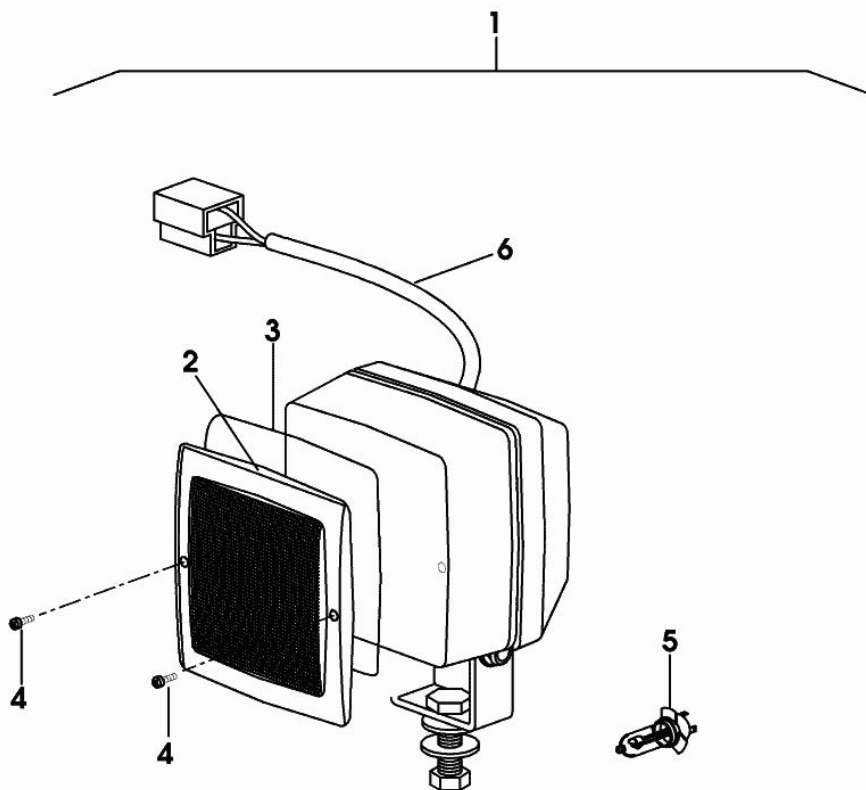

HEADLAMP COMPONENTS

Fig.	P/n	QTY	Name
1	04411937.4	1	headlight
2	0.010.3917.1	1	window glass
3	0.010.3917.2	1	gasket
4	0.010.3918.0	2	screw 4.2x38
5	0.010.3918.1	1	lamp H3 12V 55W
6	0.010.3918.2	1	guard