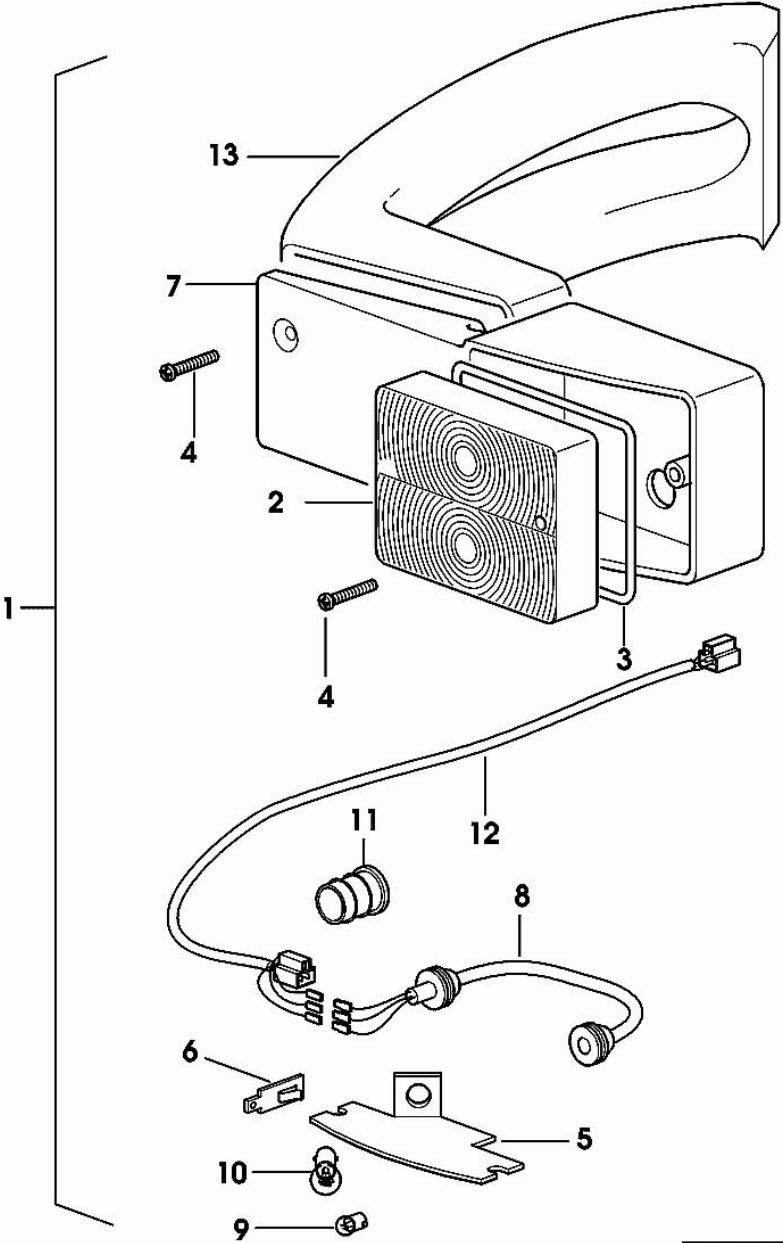

WARNING BEACON

Fig.	P/n	QTY	Name
1	04414773	1	blinker
2	0.900.1267.7	1	support
3	0.900.1267.8	1	electric motor
4	0.900.1267.9	1	cap
5	0.900.1268.0	1	lamp
6	0.900.1268.1	1	reflector

04414773

HEADLAMP COMPONENTS

Fig.	P/n	QTY	Name
1	04428089.4/10	1	lamp sx/lh/li
2	04414091	1	side lamp
3	04414092	1	gasket
4	04414116	4	screw 4.2x50
5	04414093	1	bulb holder
6	04414094	2	spring
7	04422466	1	adapter
8	04428092.4	1	electric cable
9	01121407	1	lamp 12v 5w r19/5
10	01102550	1	lamp r121w d72601
11	04419040	1	plug
12	04411923.4	1	electric cable
13	04413222	1	support

0442_8089_4_10

HEADLAMP COMPONENTS

Fig.	P/n	QTY	Name
1	04428090.4/10	1	lamp dx/rh/re
2	04414091	1	side lamp
3	04414092	1	gasket
4	04414116	4	screw 4.2x50
5	04414093	1	bulb holder
6	04414094	2	spring
7	04422466	1	adapter
8	04428092.4	1	electric cable
9	01121407	1	lamp 12v 5w r19/5
10	01102550	1	lamp r121w d72601
11	04419040	1	plug
12	04411923.4	1	electric cable
13	04413222	1	support