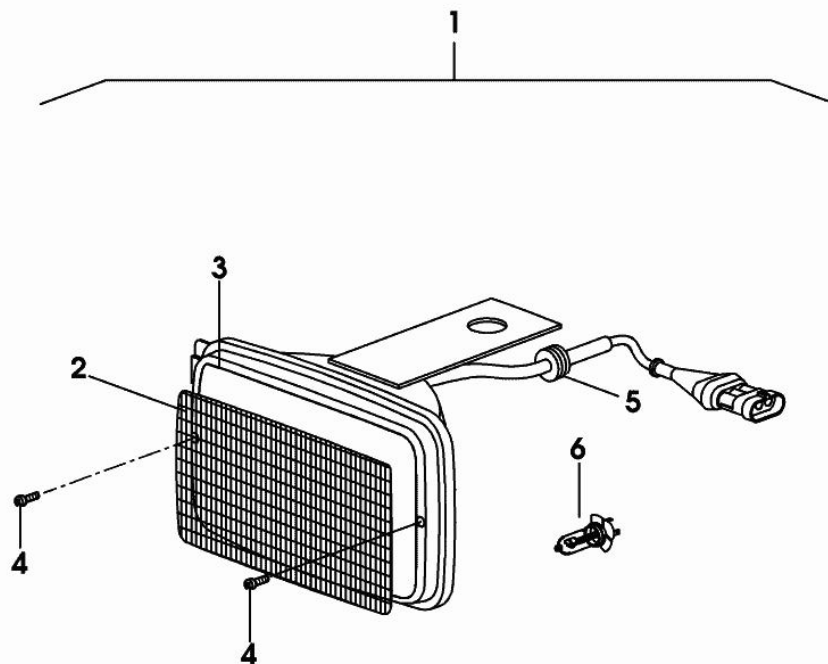

HEADLAMP COMPONENTS

Fig.	P/n	QTY	Name
1	04450666	1	headlight
2	0.010.3915.2	1	window glass
3	0.010.3916.0	1	gasket
4	0.010.3916.1	2	screw B3.5x38
5	0.010.3916.2	1	wire guide
6	0.010.3917.0	1	lamp H3 12V 55W

04450666