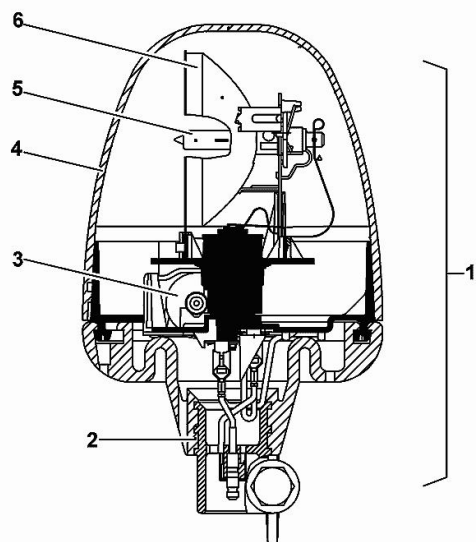

HEADLAMP COMPONENTS

Fig.	P/n	QTY	Name
1	04411937.4	1	headlight
2	0.010.3917.1	1	window glass
3	0.010.3917.2	1	gasket
4	0.010.3918.0	2	screw 4.2x38
5	0.010.3918.1	1	lamp H3 12V 55W
6	0.010.3918.2	1	guard

WARNING BEACON

Fig.	P/n	QTY	Name
1	04414773	1	blinker
2	0.900.1267.7	1	support
3	0.900.1267.8	1	electric motor
4	0.900.1267.9	1	cap
5	0.900.1268.0	1	lamp
6	0.900.1268.1	1	reflector

04414773

HEADLAMP COMPONENTS

Fig.	P/n	QTY	Name
1	04428089.4/10	1	lamp sx/lh/li
2	04414091	1	side lamp
3	04414092	1	gasket
4	04414116	4	screw 4.2x50
5	04414093	1	bulb holder
6	04414094	2	spring
7	04422466	1	adapter
8	04428092.4	1	electric cable
9	01121407	1	lamp 12v 5w r19/5
10	01102550	1	lamp r121w d72601
11	04419040	1	plug
12	04411923.4	1	electric cable
13	04413222	1	support

0442_8089_4_10

HEADLAMP COMPONENTS

Fig.	P/n	QTY	Name
1	04428090.4/10	1	lamp dx/rh/re
2	04414091	1	side lamp
3	04414092	1	gasket
4	04414116	4	screw 4.2x50
5	04414093	1	bulb holder
6	04414094	2	spring
7	04422466	1	adapter
8	04428092.4	1	electric cable
9	01121407	1	lamp 12v 5w r19/5
10	01102550	1	lamp r121w d72601
11	04419040	1	plug
12	04411923.4	1	electric cable
13	04413222	1	support