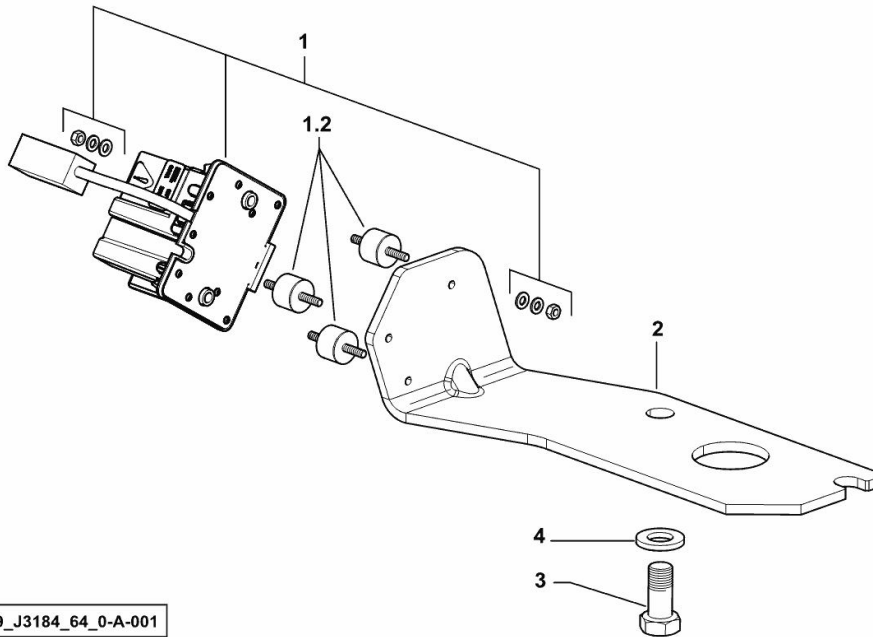

RADAR Mph

Fig.	P/n	QTY	Name

Notes:

- EXPORT U.S.A. [R6.160 DCR -> 10010 -> 30000]

1	2.7099.976.4	1	radar Mph
1.2	0.015.3865.0	3	silent-block
2	0.014.9949.0/20	1	support
3	2.0112.715.2	2	screw m 18 p.2.5x40
4	2.1475.007.2	2	washer 18

K9_J3184_64_0-A-001