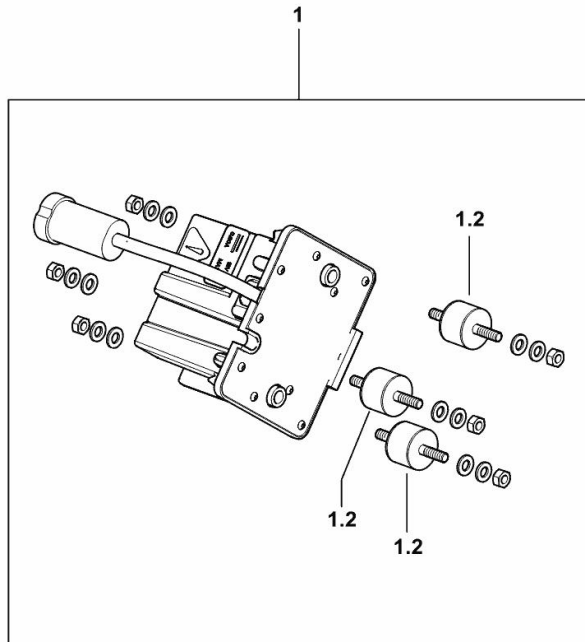

RADAR - EXPORT GB Mph

Fig.	P/n	QTY	Name

Notes:

[R6.160 DCR -> 10010 -> 30000] 10026 <-

1	2.7099.976.4	1	radar Mph
1.2	0.015.3865.0	3	silent-block

K9_J3384_63_0-A-001