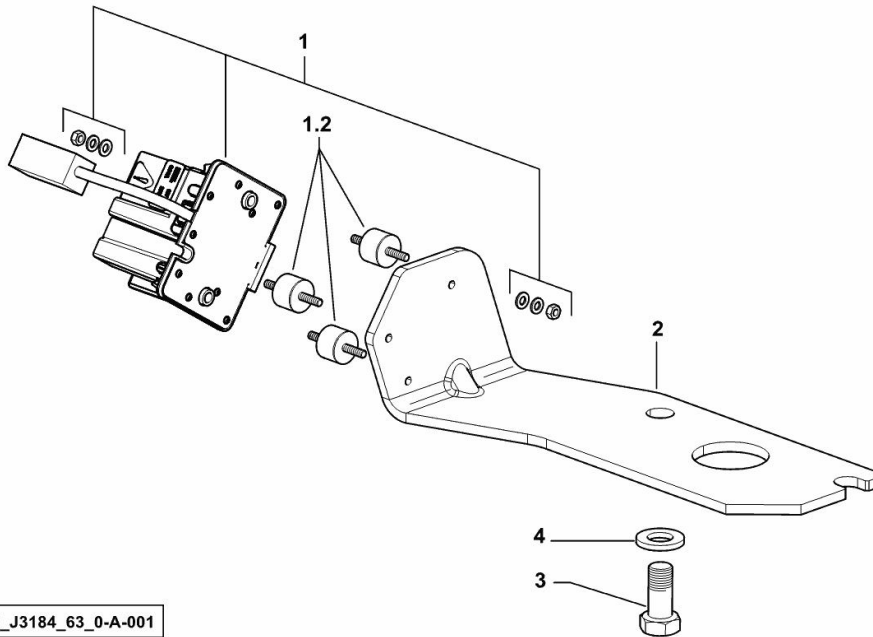

Notes:

[R6.160 DCR -> 10010 -> 30000] -> 10073

1	2.7099.977.4	1	radar
1.2	0.015.3865.0	3	silent-block
2	0.014.9949.0/20	1	support
3	2.0112.715.2	2	screw m 18 p.2.5x40
4	2.1475.007.2	2	washer 18

K9_J3184_62_0-A-001

Notes:

- EXPORT GB [R6.160 DCR -> 10010 -> 30000]

1	2.7099.976.4	1	radar Mph
1.2	0.015.3865.0	3	silent-block
2	0.014.9949.0/20	1	support
3	2.0112.715.2	2	screw m 18 p.2.5x40
4	2.1475.007.2	2	washer 18

K9_J3184_63_0-A-001