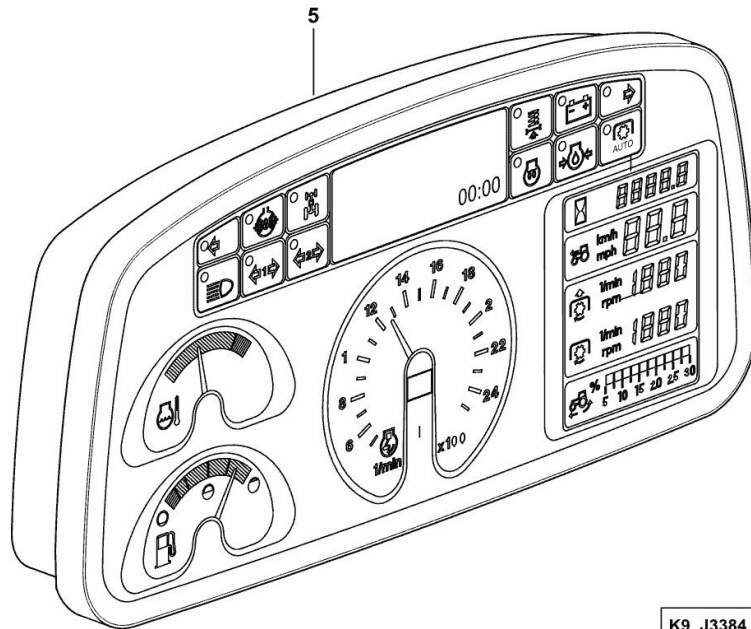

K9_J3184_64_0-A-001

DASHBOARD BOX

Fig.	P/n	QTY	Name
------	-----	-----	------

Notes:

- EXPORT U.S.A. [R6.160 DCR -> 10010 -> 30000]

5	04433422.4/70	1	multimeter ☞ 04433422.4/70
---	---------------	---	-------------------------------