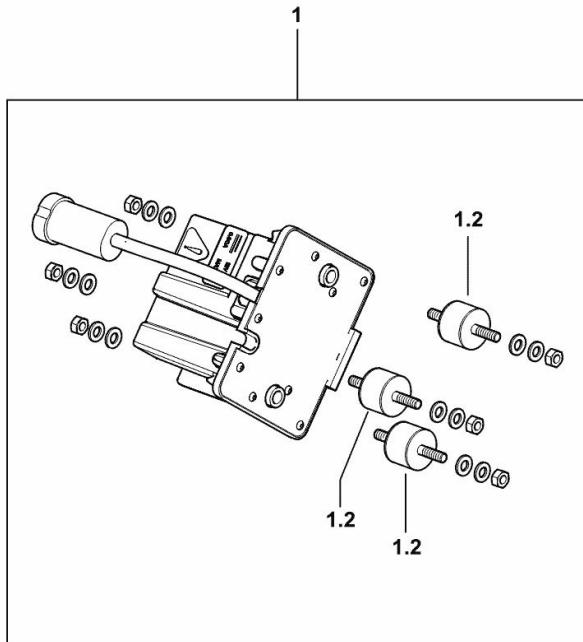

RADAR Km/h

Fig.	P/n	QTY	Name

Notes:

[R6.160 DCR -> 10010 -> 30000] 10058 <-

1	2.7099.977.4	1	radar
1.2	0.015.3865.0	3	silent-block

K9_J3384_62_0-A-001