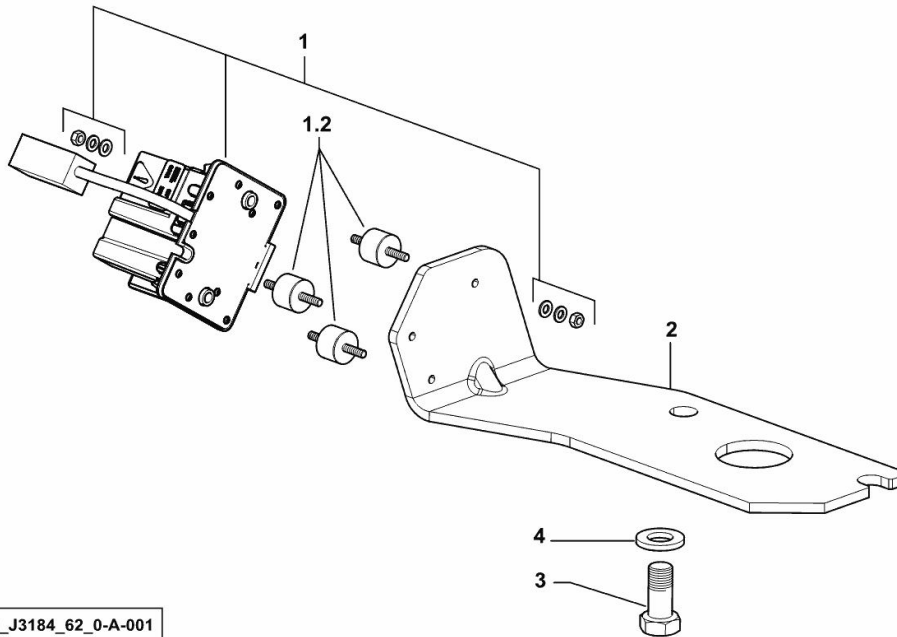

Notes:

[R6.160 DCR -> 10010 -> 30000] -> 10073

1	2.7099.977.4	1	radar
1.2	0.015.3865.0	3	silent-block
2	0.014.9949.0/20	1	support
3	2.0112.715.2	2	screw m 18 p.2.5x40
4	2.1475.007.2	2	washer 18

K9_J3184_62_0-A-001

Notes:

- EXPORT GB [R6.160 DCR -> 10010 -> 30000]

1	2.7099.976.4	1	radar Mph
1.2	0.015.3865.0	3	silent-block
2	0.014.9949.0/20	1	support
3	2.0112.715.2	2	screw m 18 p.2.5x40
4	2.1475.007.2	2	washer 18

K9_J3184_63_0-A-001