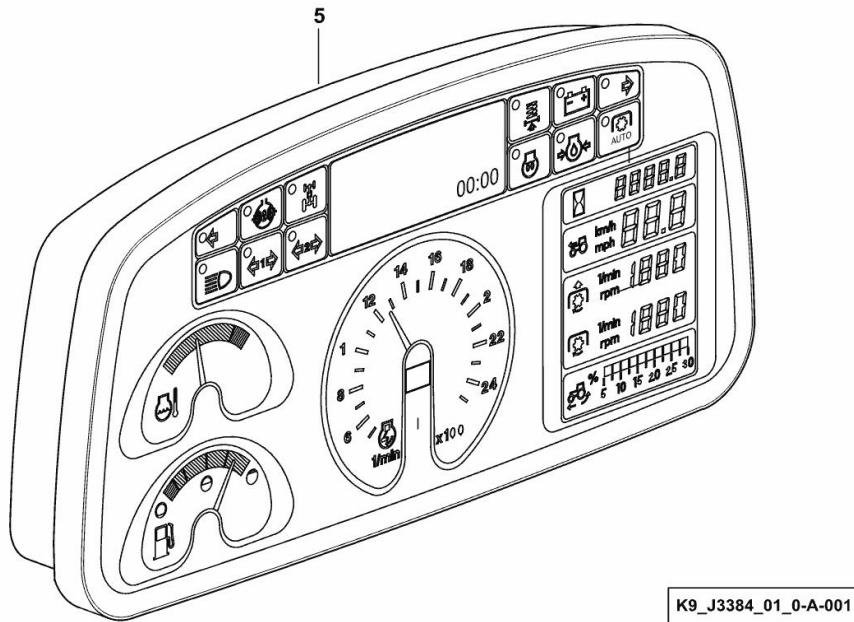

K9_J3384_04_0-A-001

DASHBOARD BOX

Fig.	P/n	QTY	Name
------	-----	-----	------

Notes:

[R6.160 DCR -> 10010 -> 30000]

5	04433422.4/70	1	multimeter ☞ 04433422.4/70
---	---------------	---	-------------------------------