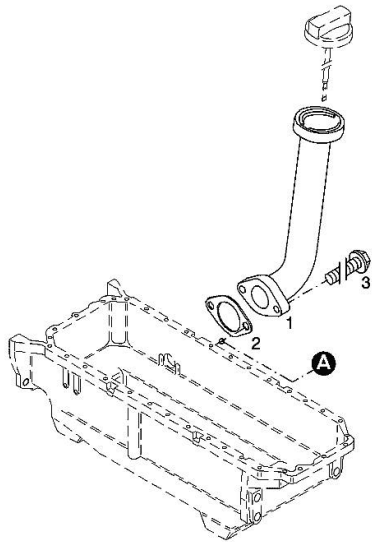

Section: B0 - ENGINE
OIL FILLER NECK

Fig.	P/n	QTY	Name

Notes:
[R6.160 T4i]

Engine serial number:
22000041

1	04207099	1	tube
2	01178421	1	gasket DIN 71511 -35X58X1,5-DEUTZFW31
3	01181433	2	screw 30 Nm EN 1662 -F-M8X20-LG2,5-10.9-ZNAL-A

001 ©