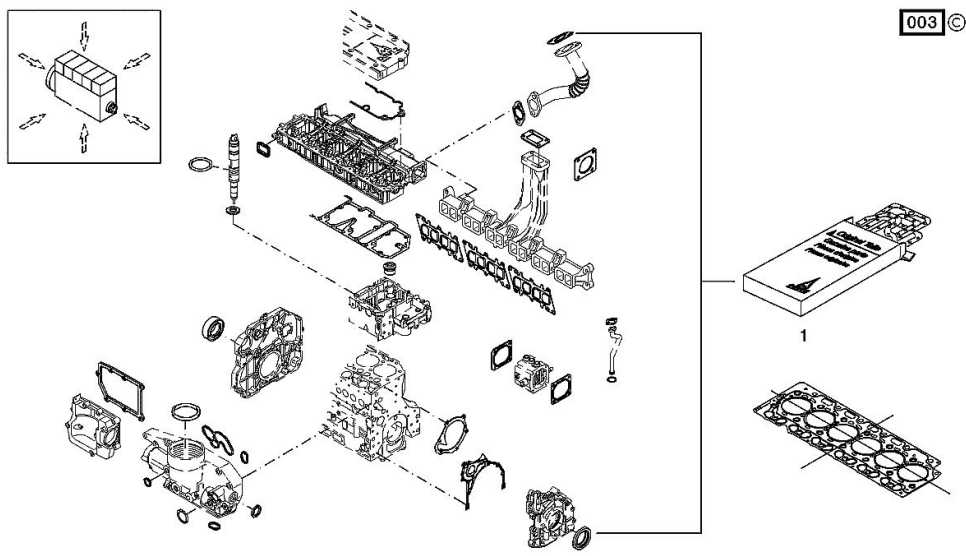

003 ©

1	01183645	12	screw EN 1662 -F-M8X35-10.9-ZNAL-A
2	04504325	1	gasket
3	01181406	1	bushing H 2341 -B11X8-FE/ZN12C*

Section: B0 - ENGINE
SERIE GUARNIZIONI

Fig.	P/n	QTY	Name
------	-----	-----	------

Notes:
 [R6.185 HI-PROFILE DCR]

1	02937590	1	gasket set THE KIT DOES NOT CONTAIN ALL THE GASKETS: SEE SM 0199-99-9449
---	----------	---	--

Section: B0 - ENGINE
CRANKCASE BREATHER

Fig.	P/n	QTY	Name
------	-----	-----	------

Notes:
 [R6.185 HI-PROFILE DCR]