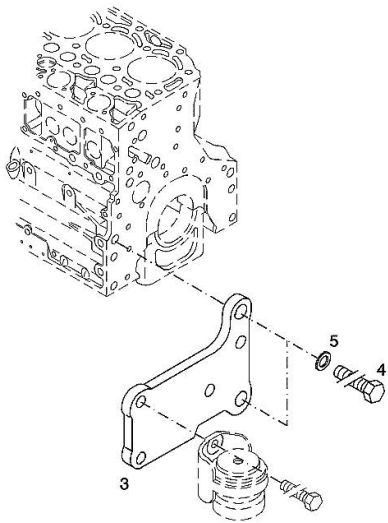

ACCESSORIES

Fig.	P/n	QTY	Name

Notes:

[R7.210 DCR -> 10010]

Engine serial number: