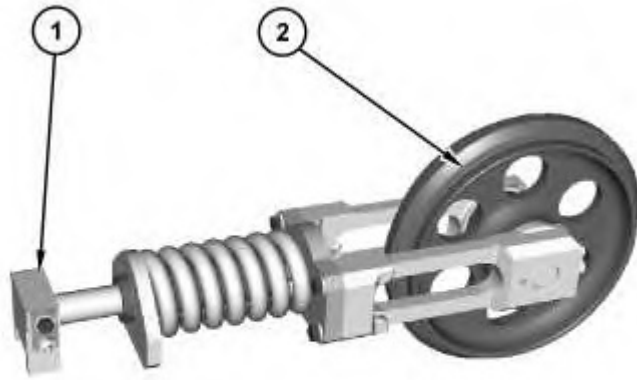

Required Tools			
Tool	Part Number	Part Description	Qty
A	1P-0775	Seal Guide	1
	1P-0510	Driver Gp	1

Start By:

- a. Remove the front idler, recoil spring, and hydraulic track adjuster.
-

Illustration 1

g02817498

Illustration 2

g02817536

1. Remove hydraulic track adjuster (1). Remove the front idler (2). Remove cotter pin (3).
-

Thank you so much for reading.
Please click the “Buy Now!”
button below to download the
complete manual.