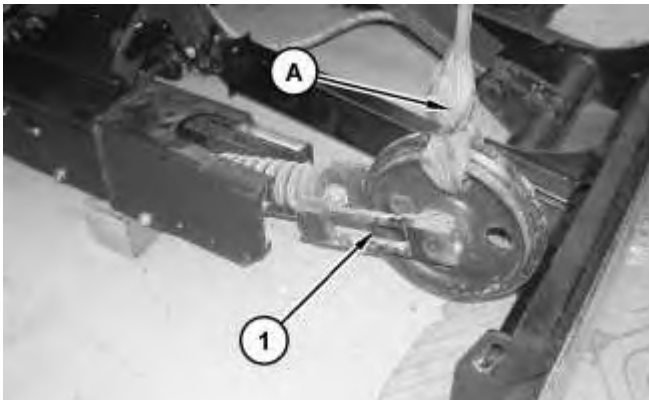

Table 1

Required Tools			
Tool	Part Number	Part Description	Qty
A	140-7742	Sleeve	1

Start By:

- a. Remove the track.

Illustration 1

g01229442

1. Attach Tooling (A) and a suitable lifting device to the front idler, the recoil spring, and hydraulic track adjuster (1). The weight of front idler, recoil spring, and hydraulic track adjuster (1) is approximately 80 kg (175 lb). Remove the front idler, the recoil spring, and hydraulic track adjuster (1).