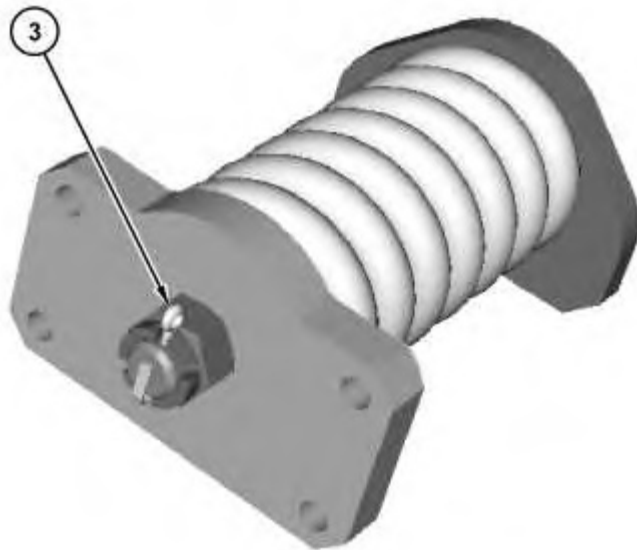

Required Tools			
Tool	Part Number	Part Description	Qty
A	1P-0775	Seal Guide	1
	1P-0510	Driver Gp	1

Start By:

- a. Remove the front idler, recoil spring, and hydraulic track adjuster.
-

Illustration 1

g02817498

Illustration 2

g02817536

1. Remove hydraulic track adjuster (1). Remove the front idler (2). Remove cotter pin (3).
-

Thank you so much for reading.
Please click the “Buy Now!”
button below to download the
complete manual.