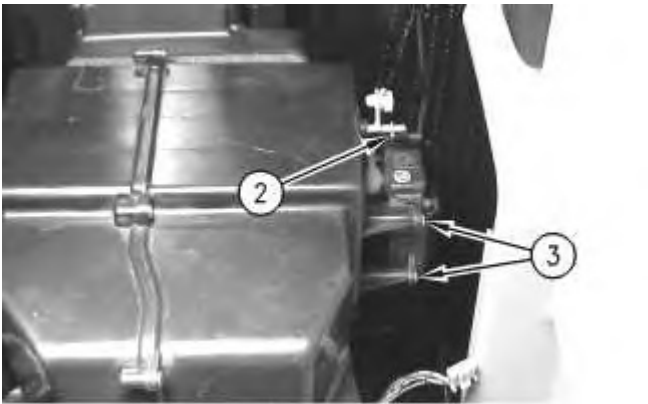

Illustration 5

g00699809

1. Disconnect harness assembly (1) from the actuator motor.

Illustration 6

g00699811

2. Remove screw (4). Remove the cable strap for the harness assembly.
3. Remove screws (2) from the actuator motor.
4. Remove actuator motor (5).

5. Remove linkage (3) from the actuator motor.

Removal Procedure of the Actuator Motor for the Fresh Air or Recirculated Air Damper

Illustration 8

1. Disconnect harness assembly (1) from the actuator motor.

Illustration 9

2. Remove screw (2) from the linkage.
-

Thank you so much for reading.
Please click the “Buy Now!”
button below to download the
complete manual.

After you pay.

You can download the most
perfect and complete manual in
the world immediately.