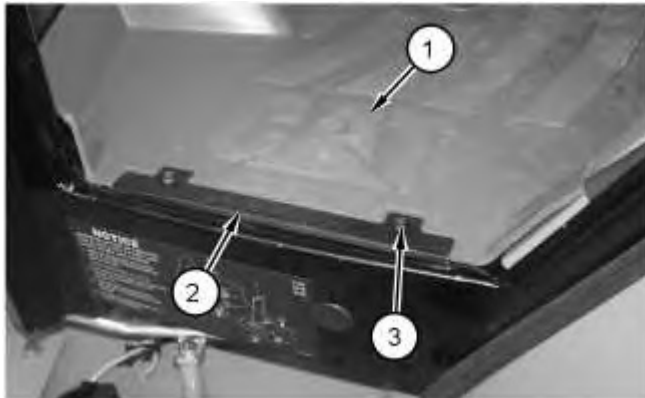

Table 1

Required Tools

Tool	Part Number	Part Description	Qty
A	138-7575	Link Bracket	2

1. Lower all implements to the ground.
2. Release the pressure in the hydraulic system. Refer to Disassembly and Assembly, "Hydraulic System Pressure - Release".
3. Drain the hydraulic oil into a suitable container for storage or disposal. Refer to Operation and Maintenance Manual, "Hydraulic System Oil - Change".