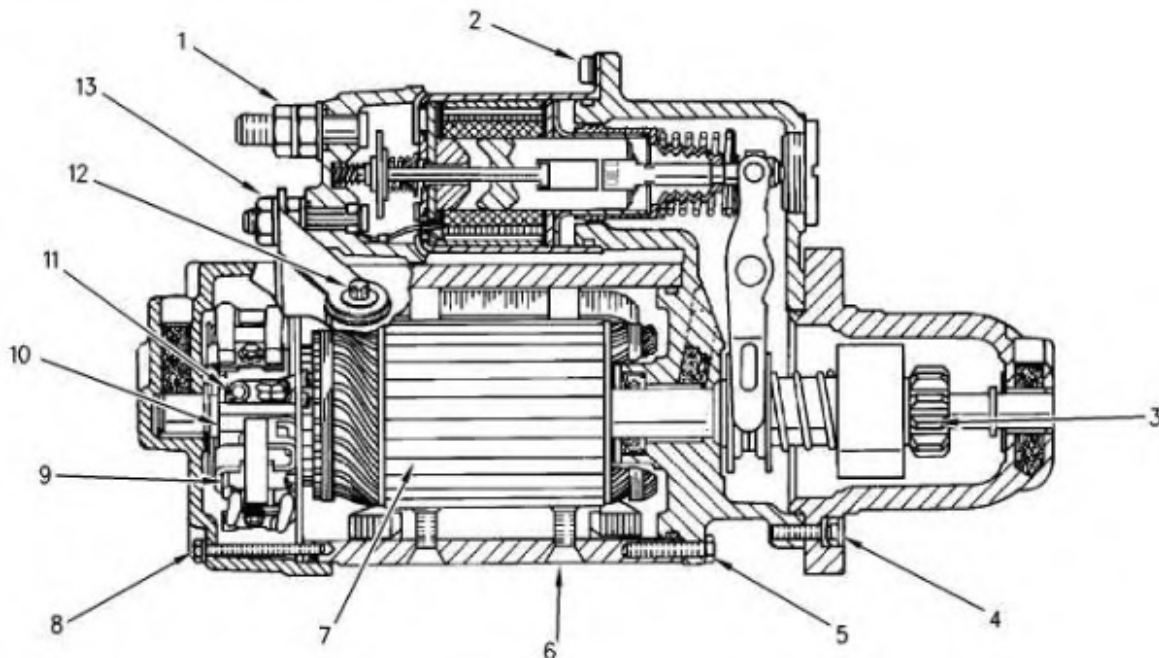

Product: TRACK LOADER
Model: 951B TRACK LOADER 86J
Configuration: 951C TRAXCAVATOR 86J02598-04041 (MACHINE)

Disassembly and Assembly 37-MT, 41-MT, and 42-MT Series Starting Motors

Media Number -SEN3581-04

Publication Date -01/10/2008

Date Updated -24/10/2008

i01557321

General Information

SMCS - 1453

37-MT and 41-MT Starting Motors

Illustration 1

g00782868

37-MT and 41-MT Cross section view

- (1) Nut (Battery)
- (2) Solenoid Mounting Screws
- (3) Pinion