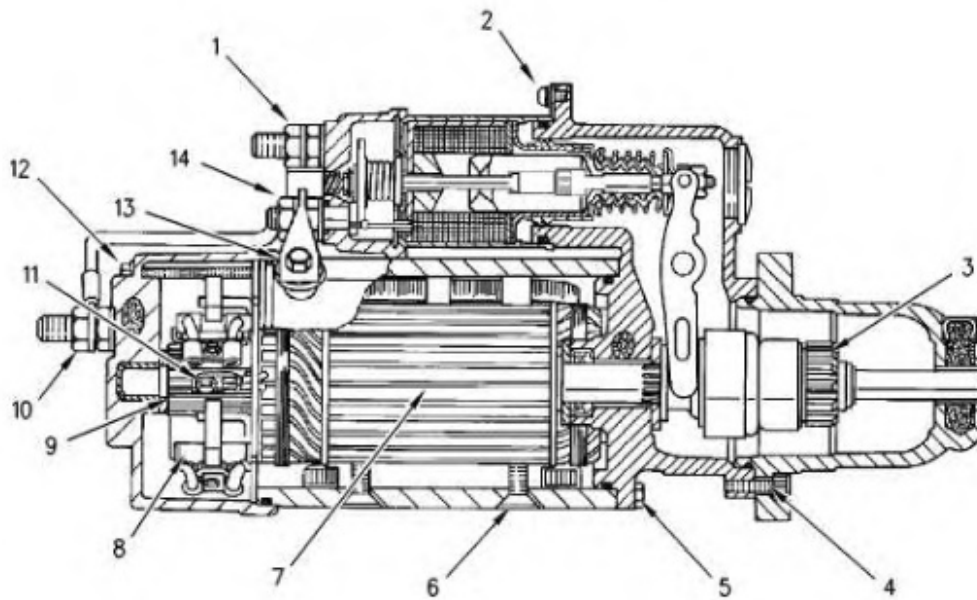

g00782868

37-MT and 41-MT Cross section view

- (1) Nut (Battery)
- (2) Solenoid Mounting Screws
- (3) Pinion

- (4) Pinion Drive Housing Bolts
- (5) Shift Lever Housing Bolts
- (6) Field Winding Screws
- (7) Laminated Core
- (8) Rear Housing Bolts
- (9) Brush
- (10) Commutator
- (11) Brush Lead Screws
- (12) Motor Terminal Bolt
- (13) Motor Terminal Nut

42-MT Starting Motors

Illustration 2

g00801373

42-MT Cross section view

- (1) Nut (Battery)
- (2) Solenoid Mounting Screws
- (3) Pinion
- (4) Pinion Drive Housing Bolts
- (5) Shift Lever Housing Bolts

- (6) Field Winding Screws
- (7) Laminated Core
- (8) Brush
- (9) Commutator
- (10) Ground Terminal Nut
- (11) Brush Lead Screws
- (12) Rear Housing Bolt
- (13) Motor Terminal Bolt
- (14) Motor Terminal Nut

Product: TRACK LOADER
Model: 951B TRACK LOADER 86J
Configuration: 951C TRAXCAVATOR 86J02598-04041 (MACHINE)

Disassembly and Assembly 37-MT, 41-MT, and 42-MT Series Starting Motors

Media Number -SEN3581-04