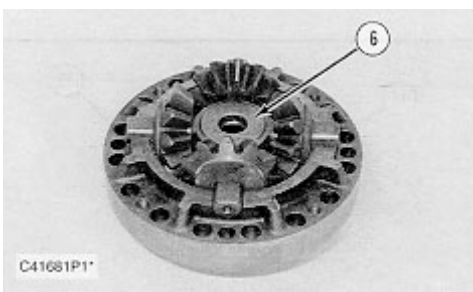

6. Remove bevel gear (11) from the case assembly.

7. Remove thrust washer (12) from case assembly (13).

Assemble Differential (Standard)

1. Install thrust washer (12) in case assembly (13).

2. Install bevel gear (11) in the case assembly.

3. Assemble the spider and gear assembly. Install sleeve bearing (8), bevel pinion (9) and thrust washer (10) on spider (7).

4. Assemble the remainder of the spider and gear assembly as in Step 3.

5. Install spider and gear assembly (6) in the case assembly.