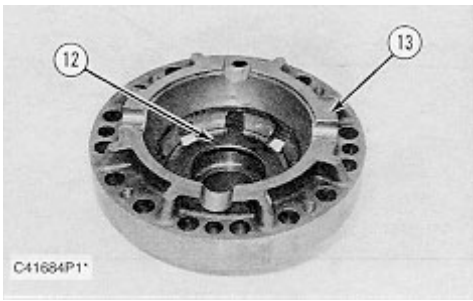

4. Disassemble the spider and gear assembly. Remove thrust washer (10), bevel pinion (9) and sleeve bearing (8) from spider (7).

5. Disassemble the remainder of the spider and gear assembly as in Step 5.

6. Remove bevel gear (11) from the case assembly.

7. Remove thrust washer (12) from case assembly (13).

Assemble Differential (Standard)

1. Install thrust washer (12) in case assembly (13).

2. Install bevel gear (11) in the case assembly.