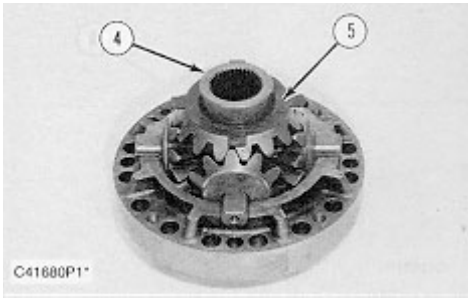

6. Remove bevel gear (11) from the case assembly.

7. Remove thrust washer (12) from case assembly (13).

Assemble Differential (Standard)

1. Install thrust washer (12) in case assembly (13).

2. Install bevel gear (11) in the case assembly.

3. Assemble the spider and gear assembly. Install sleeve bearing (8), bevel pinion (9) and thrust washer (10) on spider (7).

4. Assemble the remainder of the spider and gear assembly as in Step 3.

5. Install spider and gear assembly (6) in the case assembly.