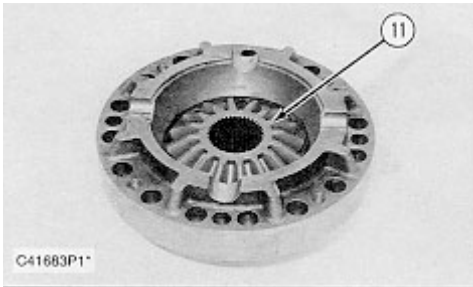

6. Remove bevel gear (11) from the case assembly.

7. Remove thrust washer (12) from case assembly (13).

Assemble Differential (Standard)

1. Install thrust washer (12) in case assembly (13).

2. Install bevel gear (11) in the case assembly.

3. Assemble the spider and gear assembly. Install sleeve bearing (8), bevel pinion (9) and thrust washer (10) on spider (7).

4. Assemble the remainder of the spider and gear assembly as in Step 3.

5. Install spider and gear assembly (6) in the case assembly.