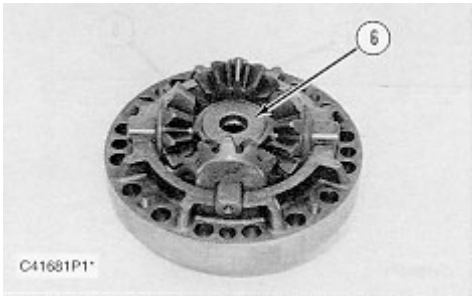

3. Remove spider and gear assembly (6).