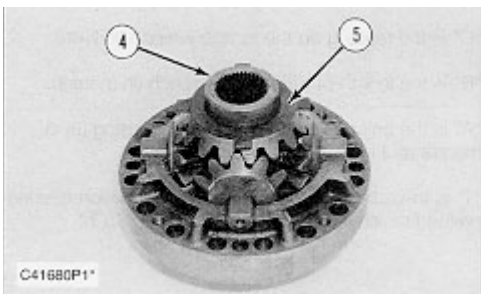

Service Repair Manual

Models

966F SERIES II WHEEL LOADER

Product: WHEEL LOADER

Model: 966F WHEEL LOADER 8BG

Configuration: 966 F SERIES II WHEEL LOADER 8BG02000-02680 (MACHINE) POWERED BY 3306 ENGINE

Disassembly and Assembly 966F WHEEL LOADER POWER TRAIN

Media Number -SEN4771-04

Publication Date -01/12/2005

Date Updated -18/02/2005

SEN47710016

Differential (Standard)

SMCS - 3258-015; 3258-016

Disassemble Differential (Standard)

Start By:

- a. remove differentials and pinion assemblies

1. Remove four bolts (1) and the washers that hold case assembly (2). Remove the case assembly.

2. Remove thrust washer (5) and bevel gear (4).

3. Remove spider and gear assembly (6).