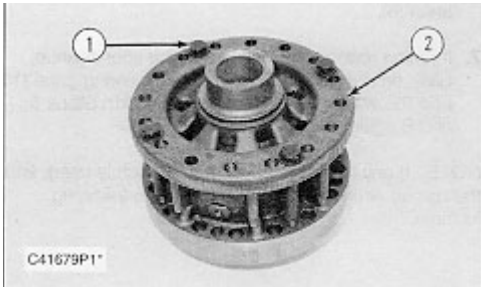

Product: WHEEL LOADER

Model: 966F WHEEL LOADER 8BG

Configuration: 966 F SERIES II WHEEL LOADER 8BG02000-02680 (MACHINE) POWERED BY 3306 ENGINE

Disassembly and Assembly 966F WHEEL LOADER POWER TRAIN

Media Number -SEN4771-04

Publication Date -01/12/2005

Date Updated -18/02/2005

SEN47710016

Differential (Standard)

SMCS - 3258-015; 3258-016

Disassemble Differential (Standard)

Start By:

- a. remove differentials and pinion assemblies

1. Remove four bolts (1) and the washers that hold case assembly (2). Remove the case assembly.