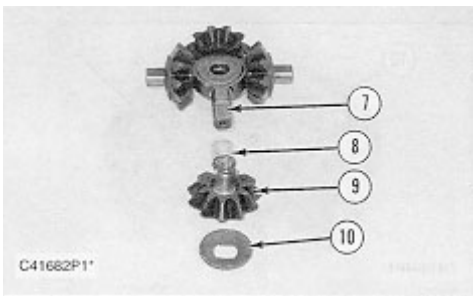

6. Remove bevel gear (11) from the case assembly.

7. Remove thrust washer (12) from case assembly (13).

Assemble Differential (Standard)

1. Install thrust washer (12) in case assembly (13).

2. Install bevel gear (11) in the case assembly.

3. Assemble the spider and gear assembly. Install sleeve bearing (8), bevel pinion (9) and thrust washer (10) on spider (7).

4. Assemble the remainder of the spider and gear assembly as in Step 3.

5. Install spider and gear assembly (6) in the case assembly.

6. Install bevel gear (4) and thrust washer (5) in the case assembly.

7. Put case assembly (2) in position, and install four bolts (1) and the washers that hold it.

End By:

a. install differentials and pinion assemblies